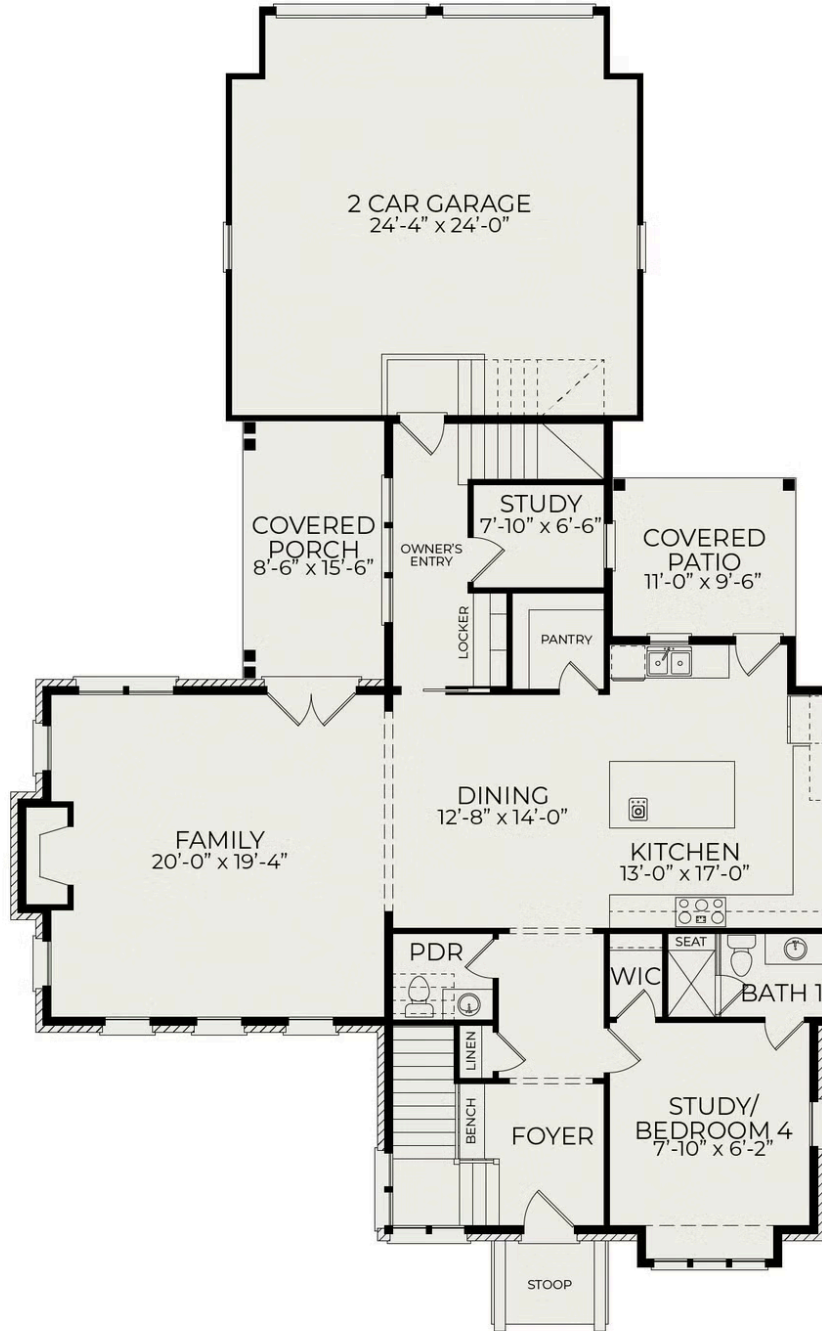

Abigail

Starting at \$1,935,500

The Founding at Blue Ridge
1 Elevations Available

 4 bd

 4.5 ba

 3,619 sqft

The Abigail plan at The Founding in Raleigh, NC.

First Floor

Second Floor