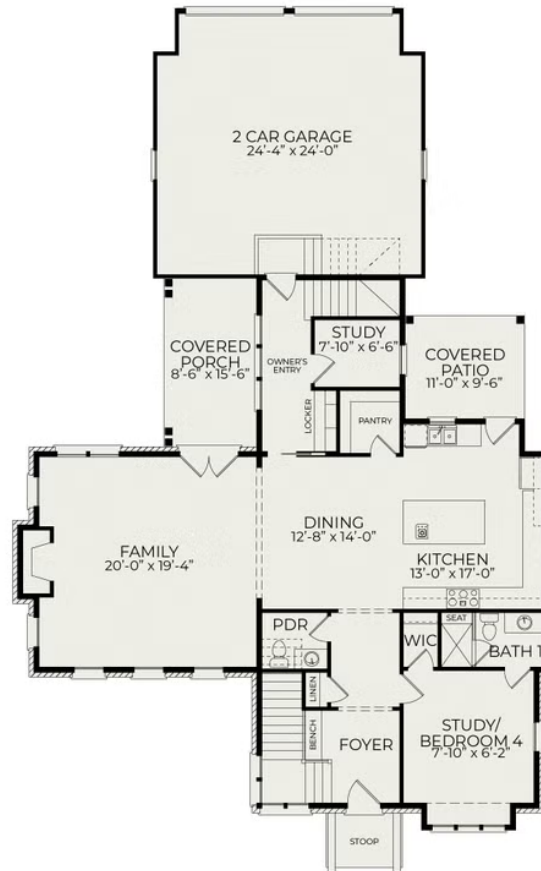

Abigail

Starting at \$1,935,500

The Founding at Blue Ridge
1 Elevations Available

 4 bd

 4.5 ba

 3,619 sqft

First Floor

Second Floor