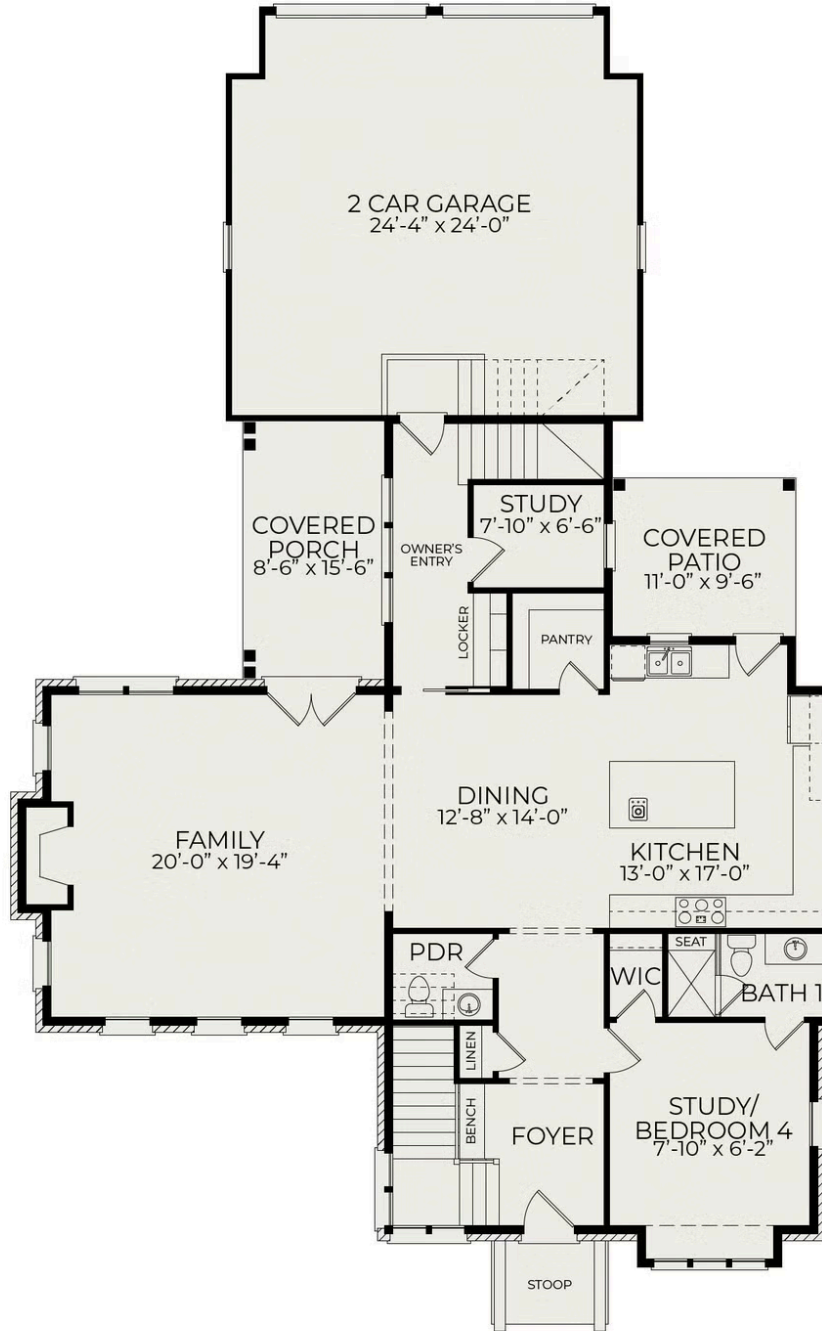

# Abigail

**Starting at \$1,935,500**

The Founding at Blue Ridge  
**1 Elevations Available**

-  4 bd
-  4.5 ba
-  3,619 sqft

The Abigail plan at The Founding in Raleigh, NC.

First Floor

Second Floor