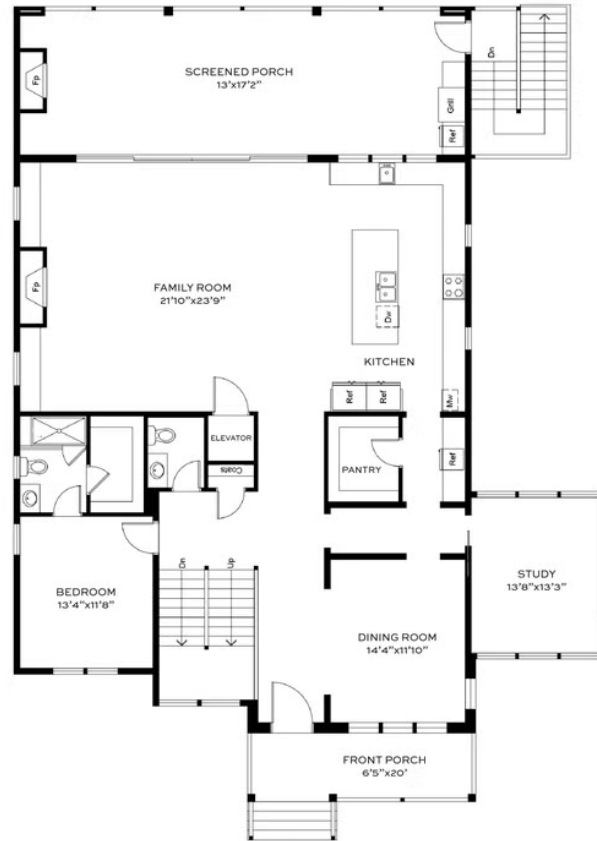

2531 Wake Drive

\$2,599,000

1 Elevations Available

BEDROOMS: 5

BATHS: 5 full, 1 half

SQFT: 5,118

COMMUNITY: Raleigh Proper

FLOOR PLAN: Custom Plan

MLS: 2499244

Located on Wake Drive, this professionally designed home features custom finishes throughout as well as an elevator for added convenience! Through the front door, you will enter the main foyer with the formal dining room on your immediate right, past the dining room is a formal study, powder room, and a guest bedroom with a full bathroom and walk-in closet. The foyer then opens to the open kitchen, breakfast area, and family room. The kitchen is extremely spacious with a large island (with a built-in table connected), and a walk-in pantry. The family room has beautiful built-in cabinets and a fireplace. Triple sliding doors open the family room to the expansive screened porch with a fireplace and outdoor kitchen. The second floor holds the owner's suite with two walk-in closets, double vanities, private water closet, and a freestanding tub within the spacious tiled shower. There is a laundry room and three additional bedrooms on the second floor, each with their own walk-in closet. One bedroom has its own full bathroom, while two share a jack

First Floor

Second Floor

Basement