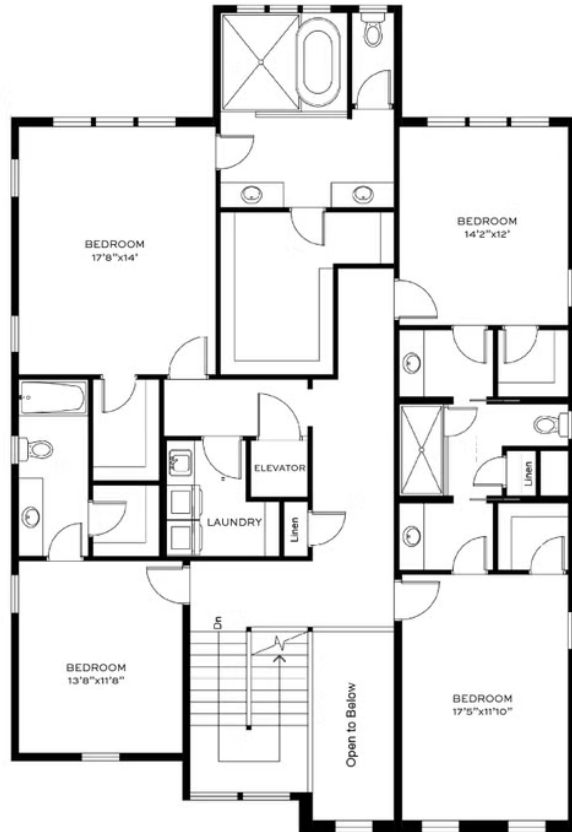

2531 Wake Drive

\$2,599,000

1 Elevations Available

BEDROOMS: 5

BATHS: 5 full, 1 half

SQFT: 5,118

COMMUNITY: Raleigh Proper

FLOOR PLAN: Custom Plan

MLS: 2499244

Located on Wake Drive, this professionally designed home features custom finishes throughout as well as an elevator for added convenience! Through the front door, you will enter the main foyer with the formal dining room on your immediate right, past the dining room is a formal study, powder room, and a guest bedroom with a full bathroom and walk-in closet. The foyer then opens to the open kitchen, breakfast area, and family room. The kitchen is extremely spacious with a large island (with a built-in table connected), and a walk-in pantry. The family room has beautiful built-in cabinets and a fireplace. Triple sliding doors open the family room to the expansive screened porch with a fireplace and outdoor kitchen. The second floor holds the owner's suite with two walk-in closets, double vanities, private water closet, and a freestanding tub within the spacious tiled shower. There is a laundry room and three additional bedrooms on the second floor, each with their own walk-in closet. One bedroom has its own full bathroom, while two share a jack

First Floor

Second Floor

Basement