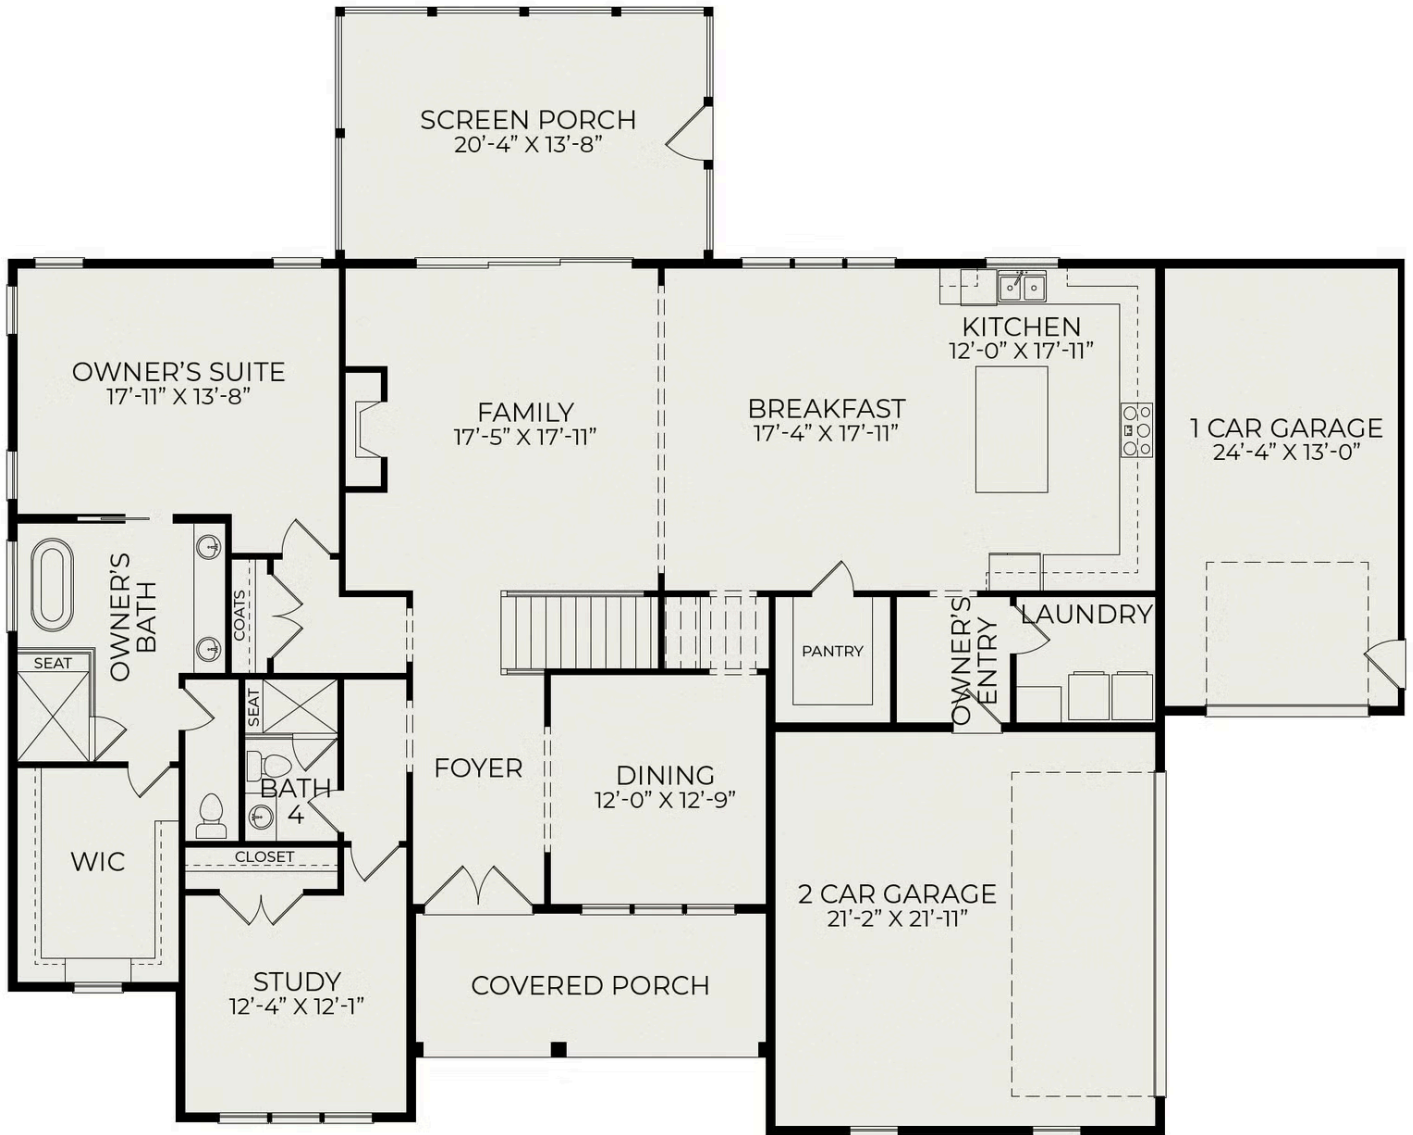

# Shelby Modern Farmhouse

**Starting at \$1,053,000**

Corbett Landing  
**1 Elevations Available**

 4 bd

 3.5 ba

 3,754 sqft

## First Floor

## Second Floor