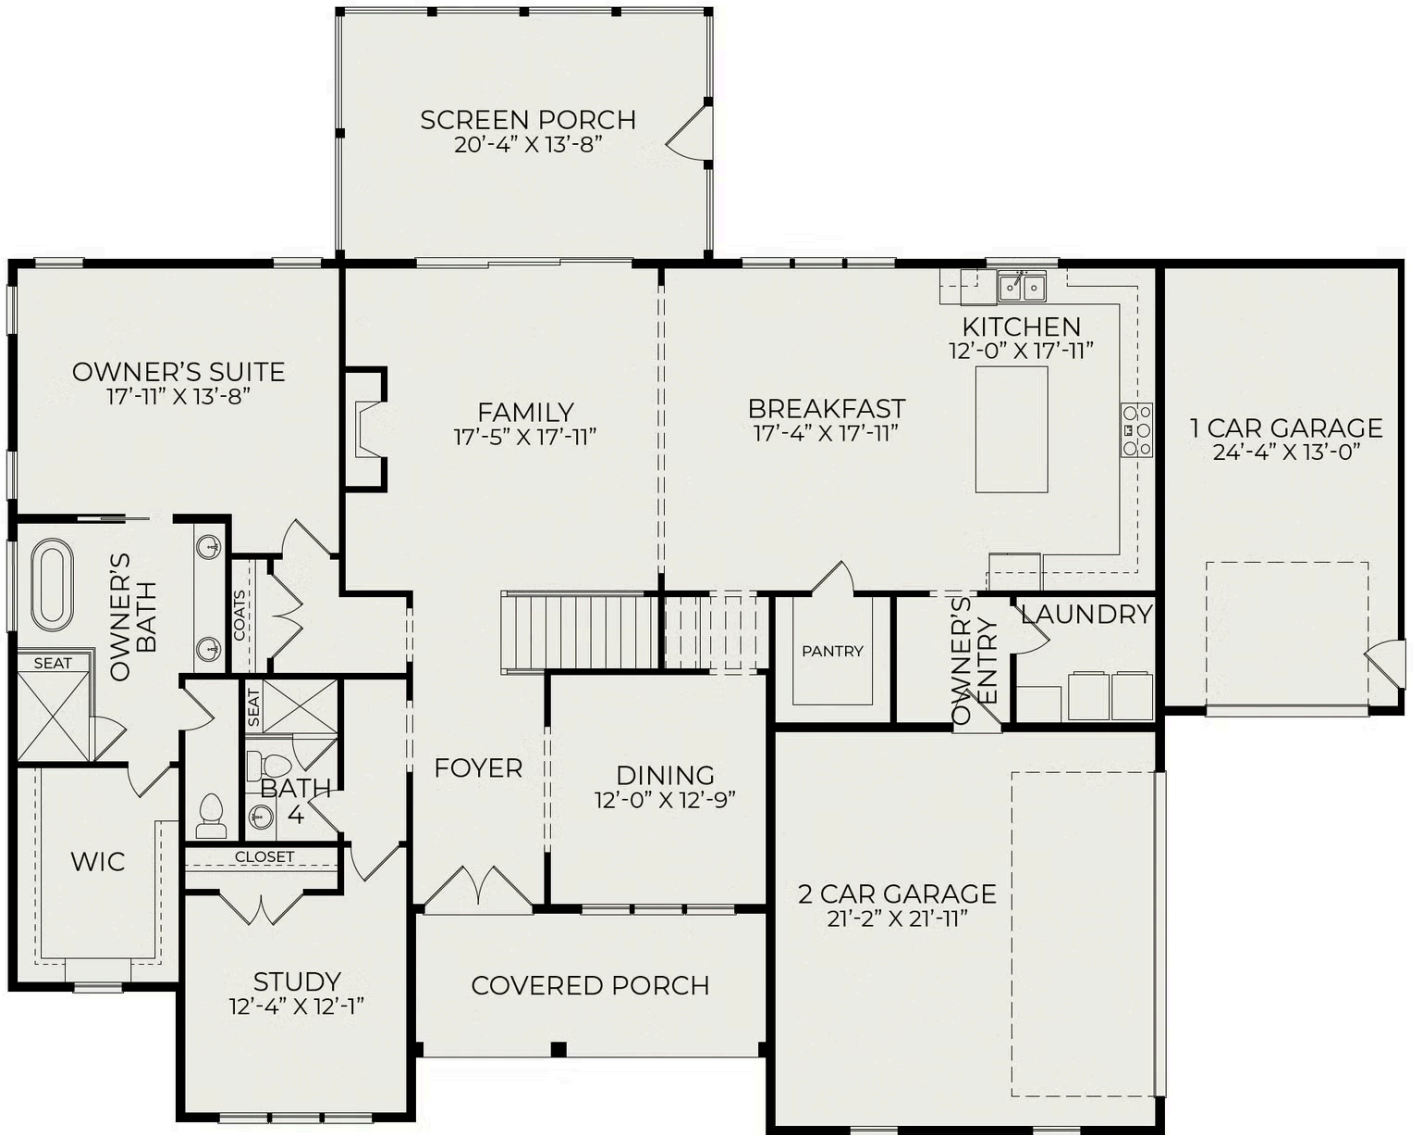

Shelby Modern Farmhouse

Starting at \$1,053,000

Corbett Landing
1 Elevations Available

 4 bd

 3.5 ba

 3,754 sqft

First Floor

Second Floor