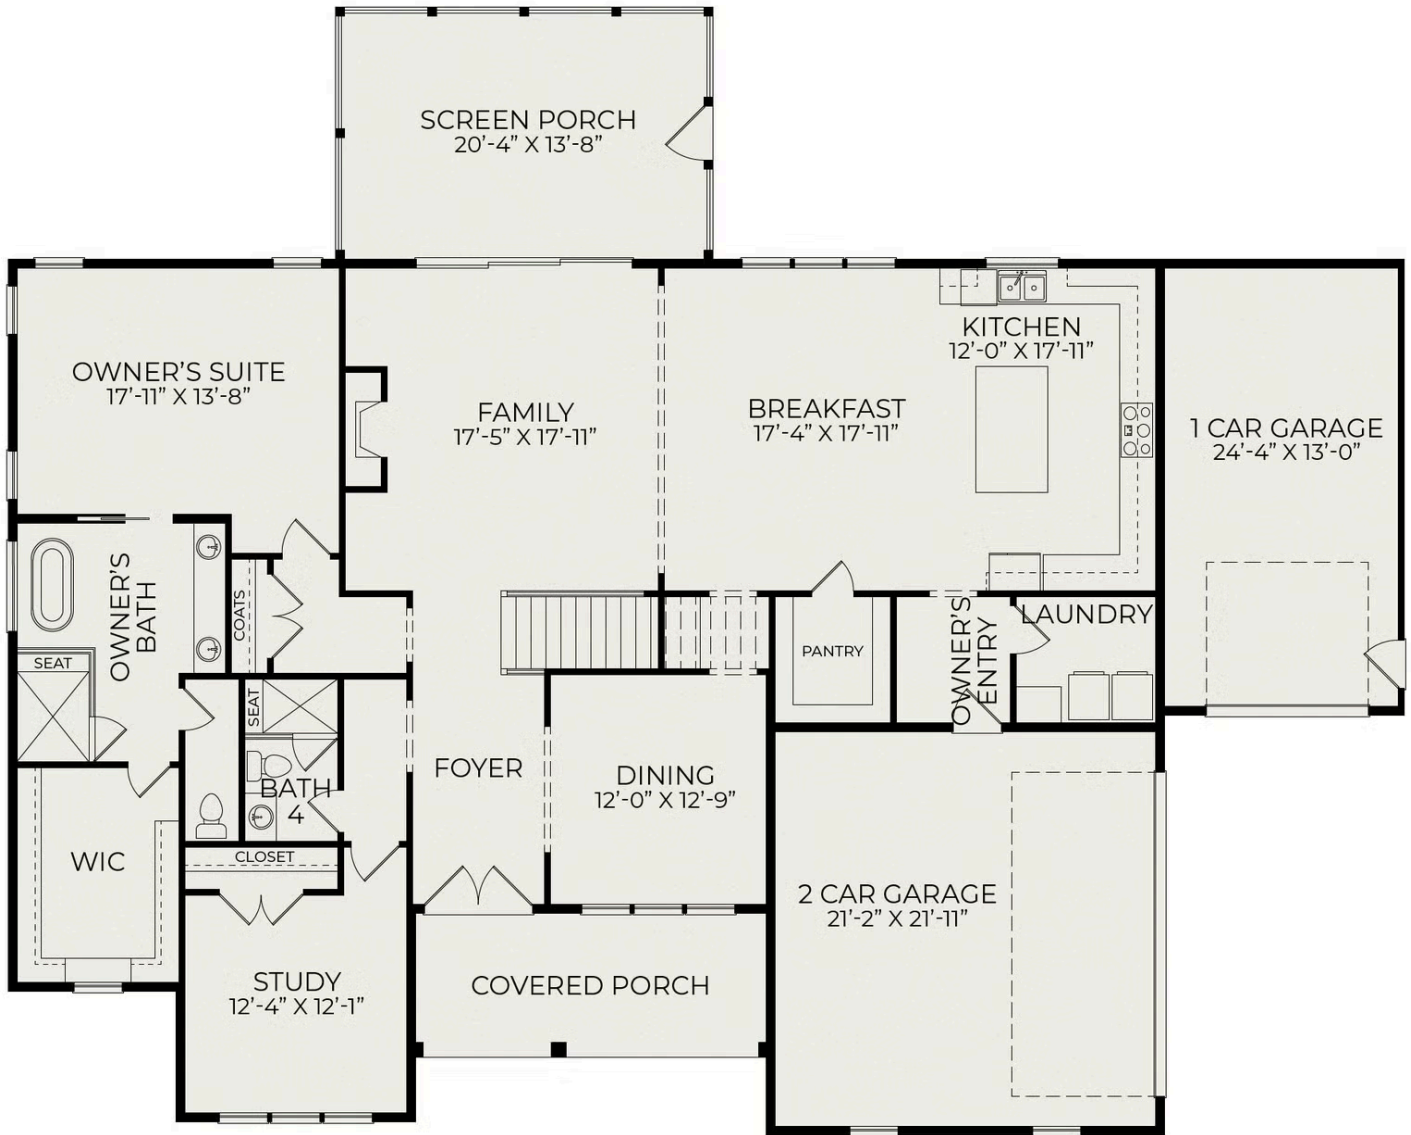

Shelby Modern Farmhouse

Starting at \$1,053,000

Corbett Landing
1 Elevations Available

 4 bd

 3.5 ba

 3,754 sqft

First Floor

Second Floor