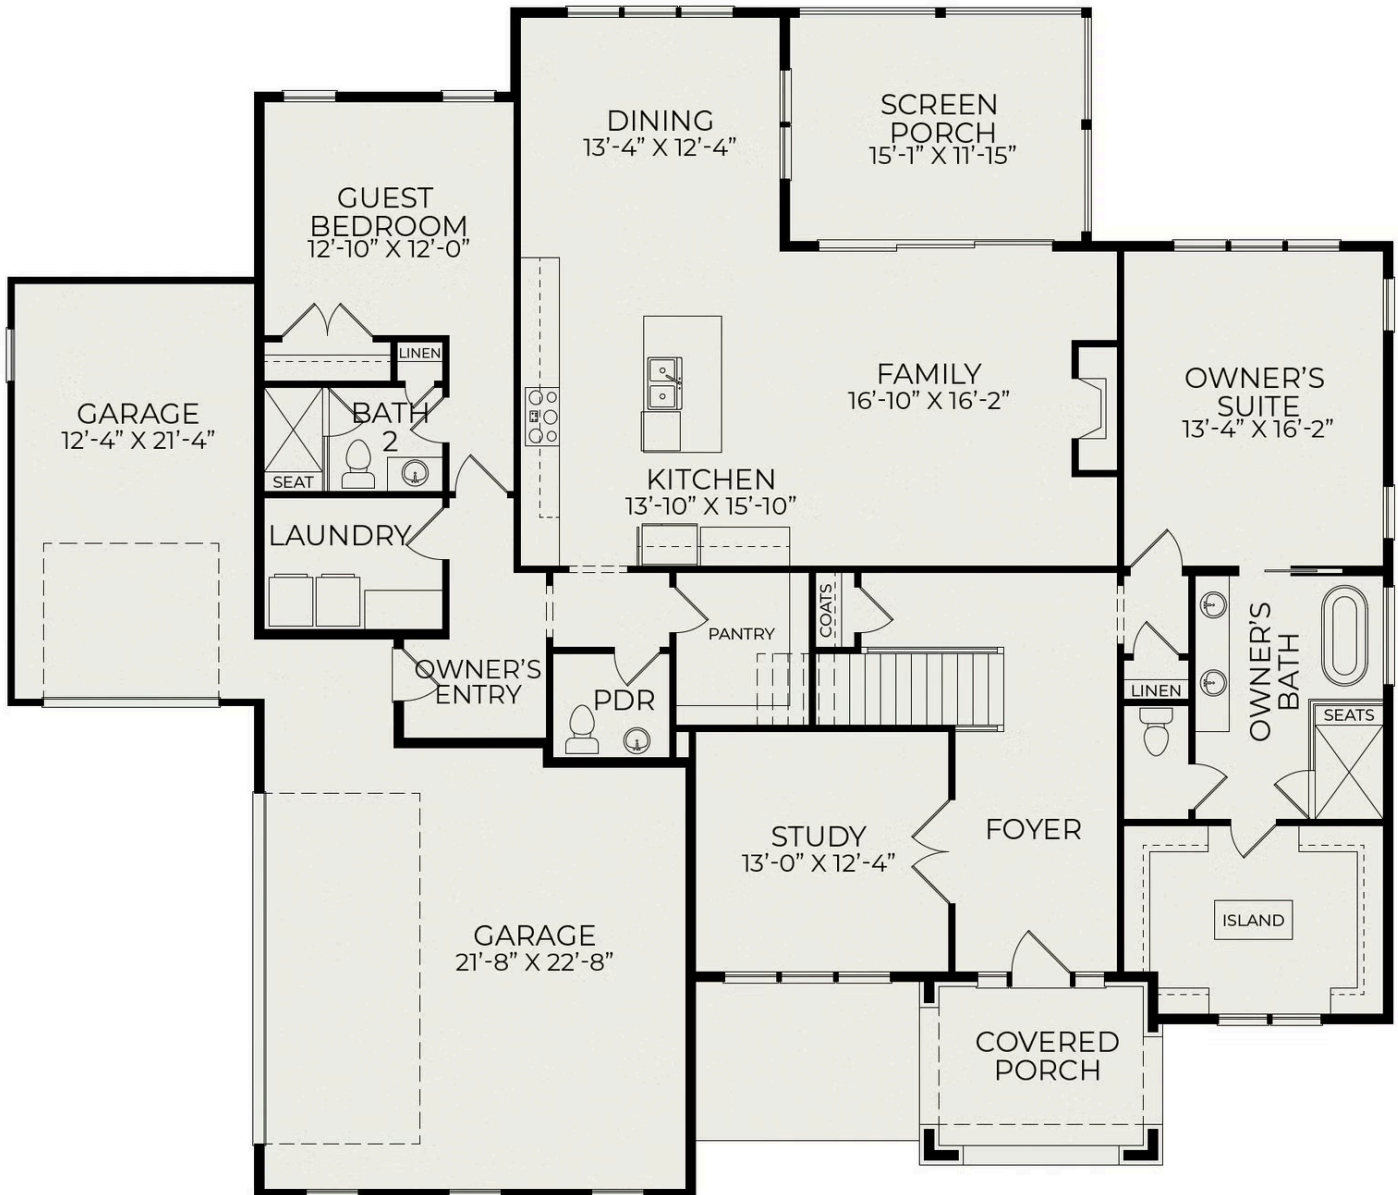

# Hamilton Craftsman

**Starting at \$1,023,000**

Corbett Landing  
**1 Elevations Available**

 4 bd

 4.5 ba

 3,391 sqft

First Floor

Second Floor