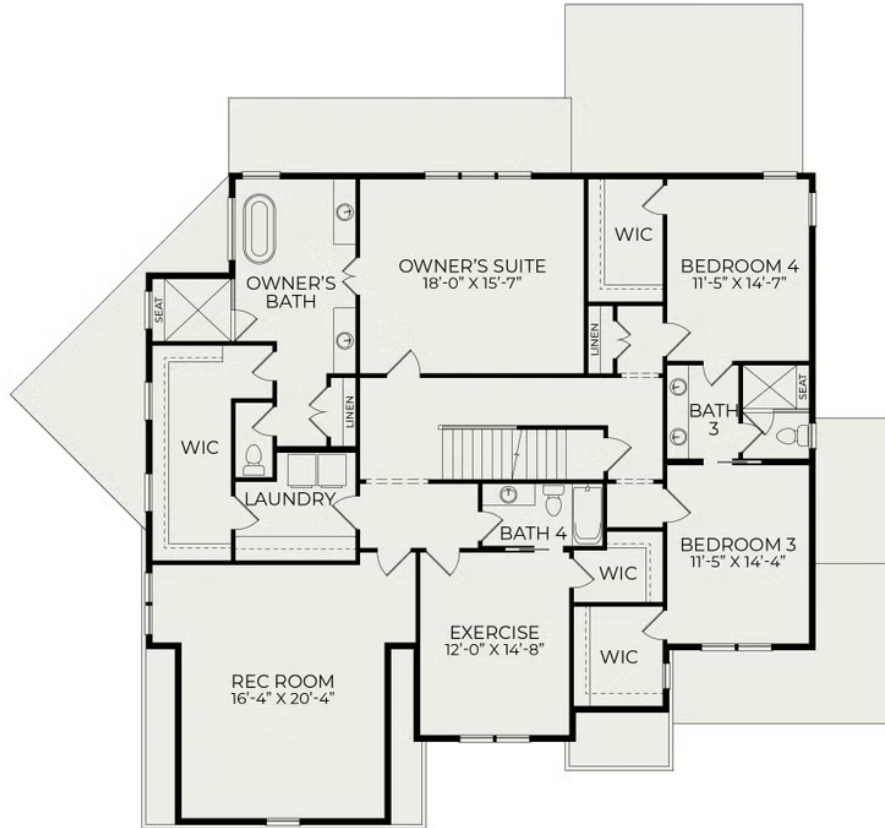

Delaney English Cottage

Starting at \$1,109,000

Corbett Landing

1 Elevations Available

 4 bd

 3.5 ba

 4,121 sqft

First Floor

Second Floor

Third Floor