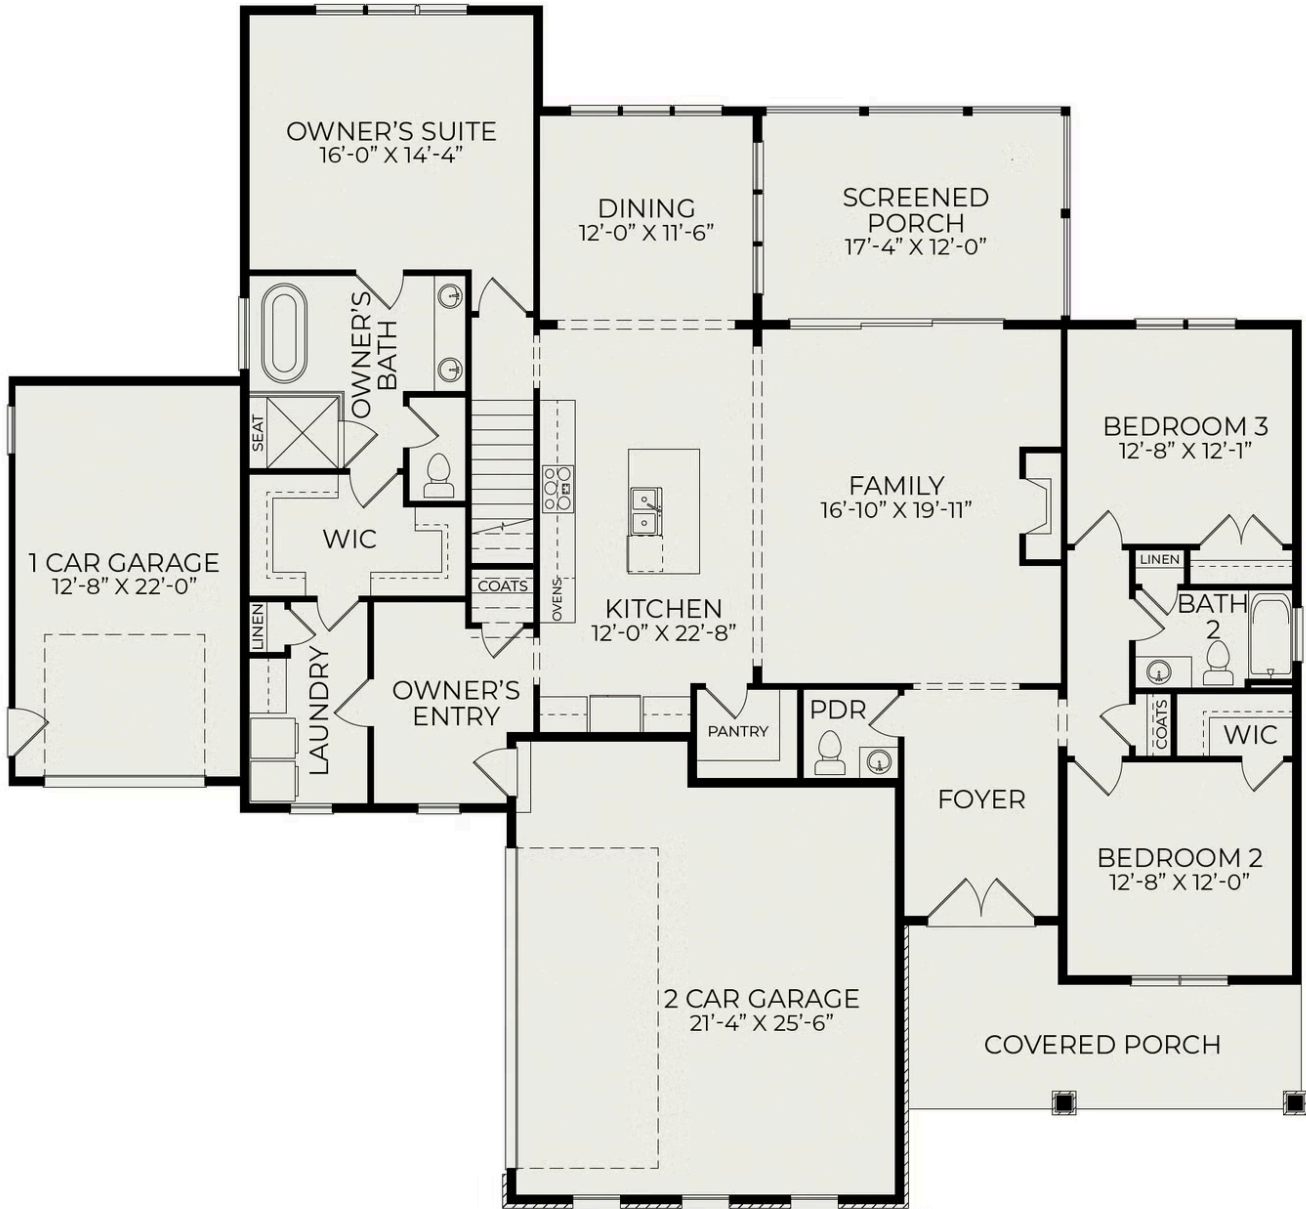

# Brassfield Craftsman

**Starting at \$995,000**

Corbett Landing  
**1 Elevations Available**

 4 bd

 3.5 ba

 3,049 sqft

First Floor

Second Floor