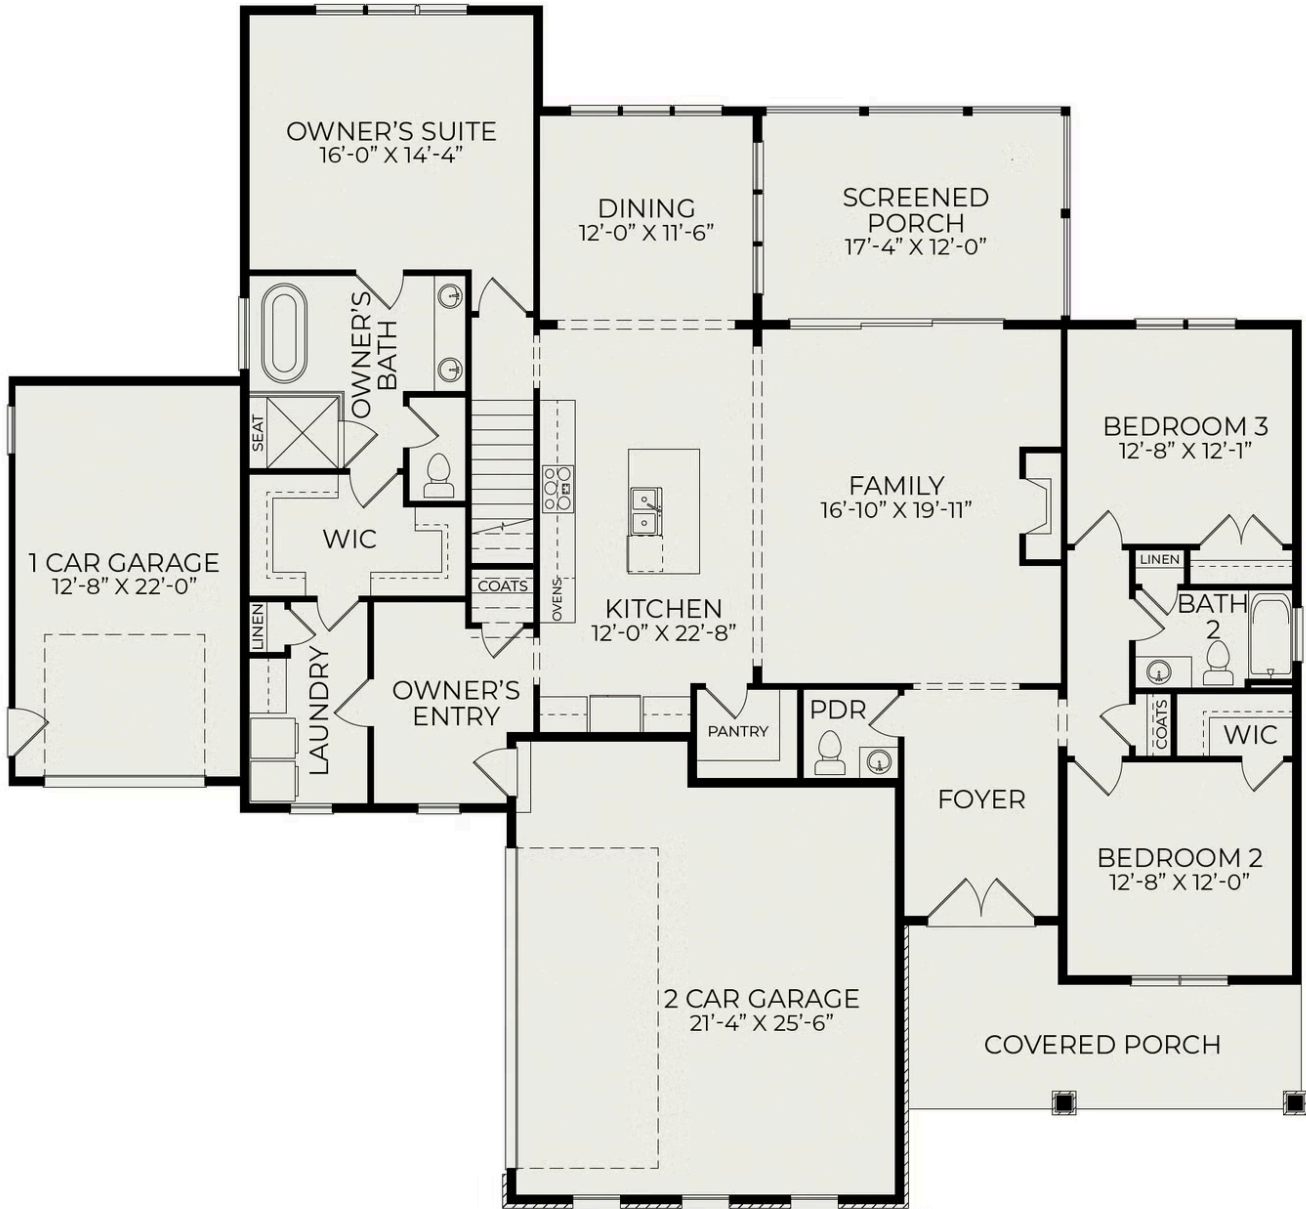

Brassfield Craftsman

Starting at \$995,000

Corbett Landing
1 Elevations Available

 4 bd

 3.5 ba

 3,049 sqft

First Floor

Second Floor