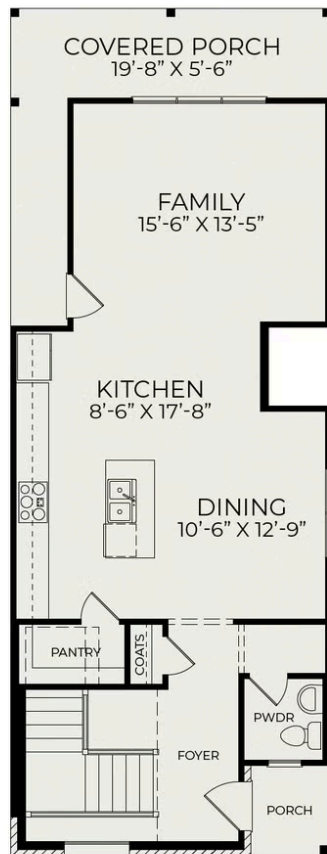

Terra D

Starting at \$453,000

Chatham Park

1 Elevations Available

 3 bd

 2.5 ba

 1,676 sqft

The Terra plan is part of The Elements Collection at NoVi Chatham Park. You can design the exterior of this home in a variety of designer-ready schemes, contact us to learn more!

First Floor

Second Floor