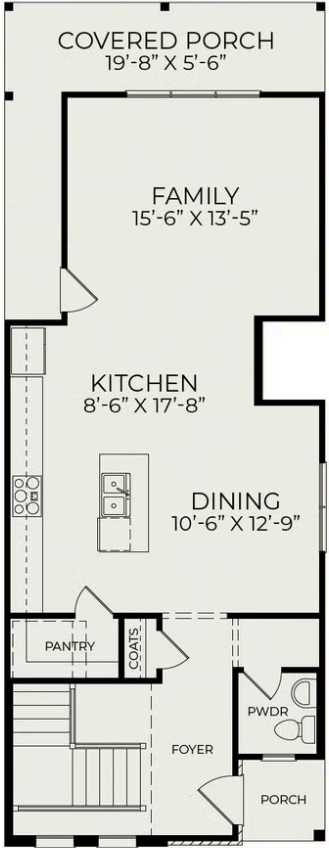

Terra C

Starting at \$456,000

Chatham Park

1 Elevations Available

 3 bd

 2.5 ba

 1,676 sqft

The Terra plan is part of The Elements Collection at NoVi Chatham Park. You can design the exterior of this home in a variety of designer-ready schemes, contact us to learn more!

First Floor

Second Floor