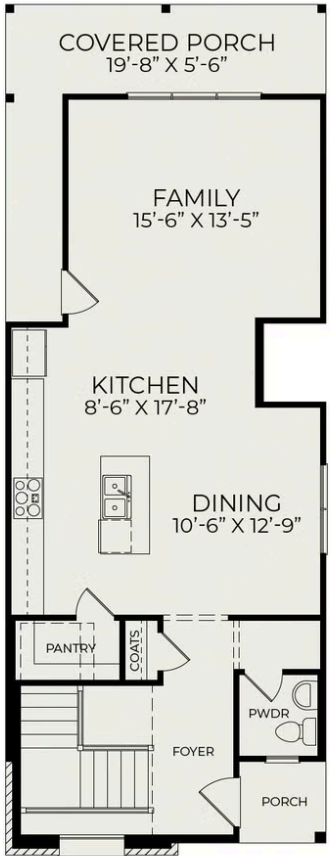

Terra B

Starting at \$454,000

Chatham Park

1 Elevations Available

 3 bd

 2.5 ba

 1,676 sqft

The Terra plan is part of The Elements Collection at NoVi Chatham Park. You can design the exterior of this home in a variety of designer-ready schemes, contact us to learn more!

First Floor

Second Floor