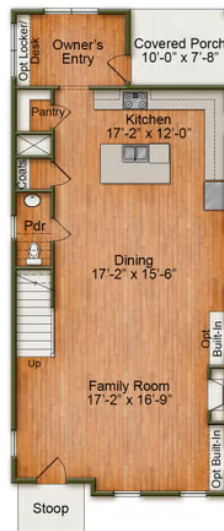

36 Rosedale Way

\$499,000

11 Elevations Available

BEDROOMS: 3

BATHS: 2 full, 1 half

SQFT: 2,027

COMMUNITY: Chatham Park

FLOOR PLAN: Rue Royale

First Floor

Second Floor