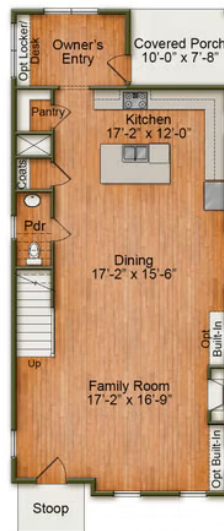

First Floor