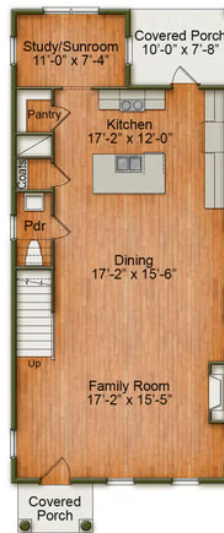

# Rue Royale

**Starting at \$524,000**

Chatham Park

**11 Elevations Available**

 3 bd

 2.5 ba

 1,991 sqft

Colonial D2

Transitional I

Farmhouse B

## 1st Floor

## 2nd Floor