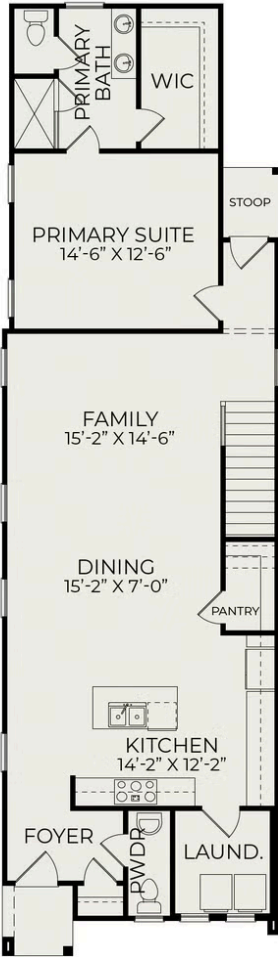

Onyx D

Starting at \$487,000

Chatham Park

1 Elevations Available

 4 bd

 2.5 ba

 1,865 sqft

The Onyx plan is part of The Elements Collection at NoVi Chatham Park. You can design the exterior of this home in a variety of designer-ready schemes, contact us to learn more!

First Floor

Second Floor