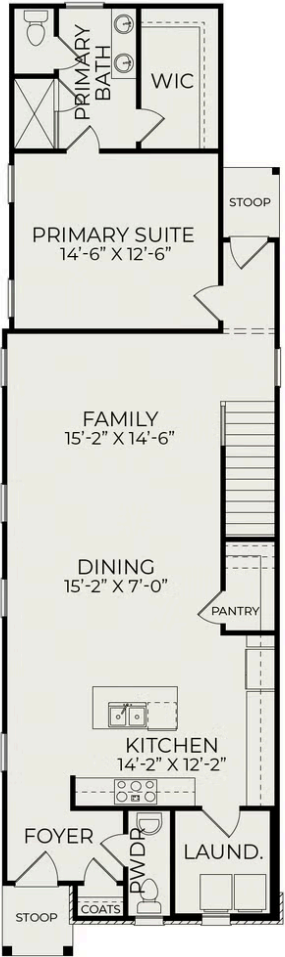

Onyx C

Starting at \$483,000

Chatham Park

1 Elevations Available

 4 bd

 2.5 ba

 1,865 sqft

The Onyx plan is part of The Elements Collection at NoVi Chatham Park. You can design the exterior of this home in a variety of designer-ready schemes, contact us to learn more!

First Floor

Second Floor