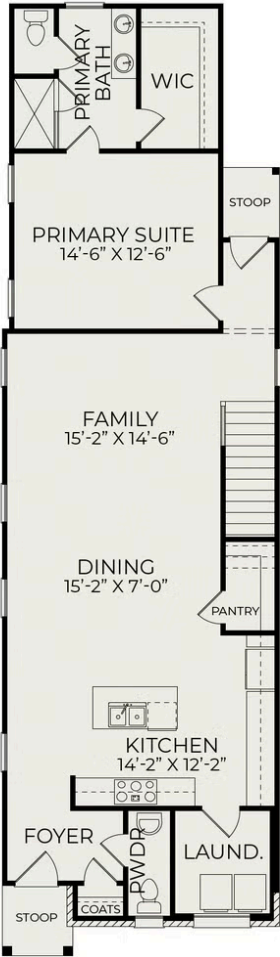

Onyx B

Starting at \$474,000

Chatham Park

1 Elevations Available

 4 bd

 2.5 ba

 1,865 sqft

The Onyx plan is part of The Elements Collection at NoVi Chatham Park. You can design the exterior of this home in a variety of designer-ready schemes, contact us to learn more!

First Floor

Second Floor