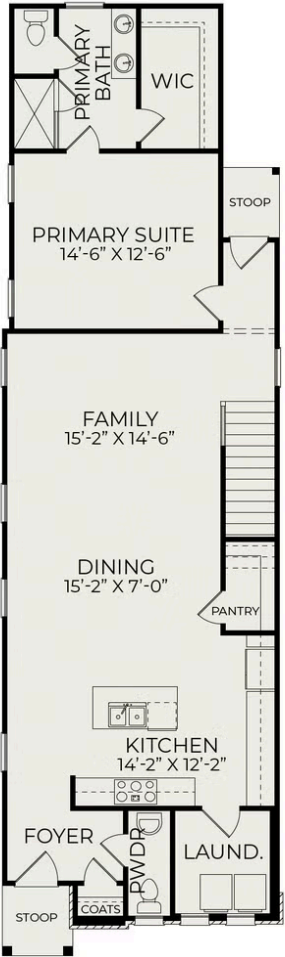

Onyx A

Starting at \$482,000

Chatham Park

1 Elevations Available

 4 bd

 2.5 ba

 1,865 sqft

The Onyx plan is part of The Elements Collection at NoVi Chatham Park. You can design the exterior of this home in a variety of designer-ready schemes, contact us to learn more!

First Floor

Second Floor