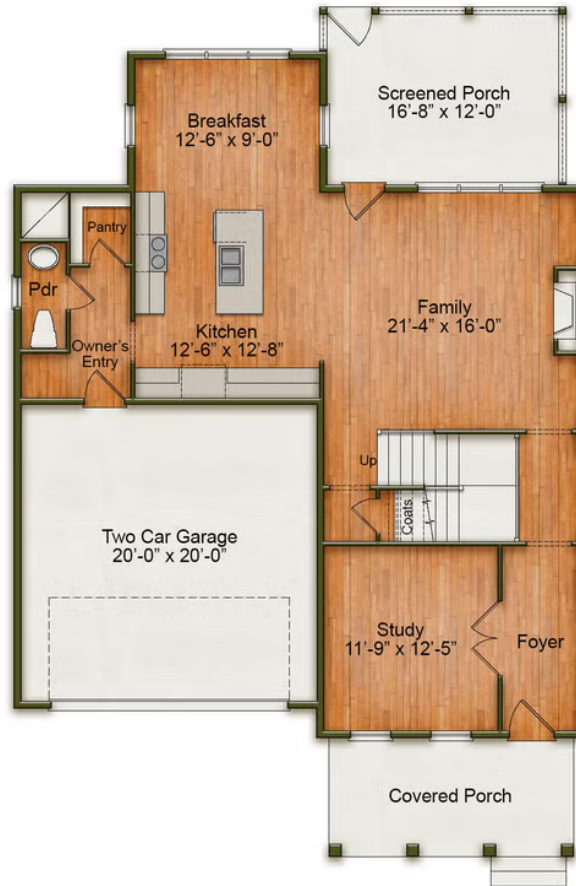

Magnolia

Starting at \$615,000

Chatham Park

1 Elevations Available

 4 bd

 2.5 ba

 2,423 sqft

1st Floor

2nd Floor