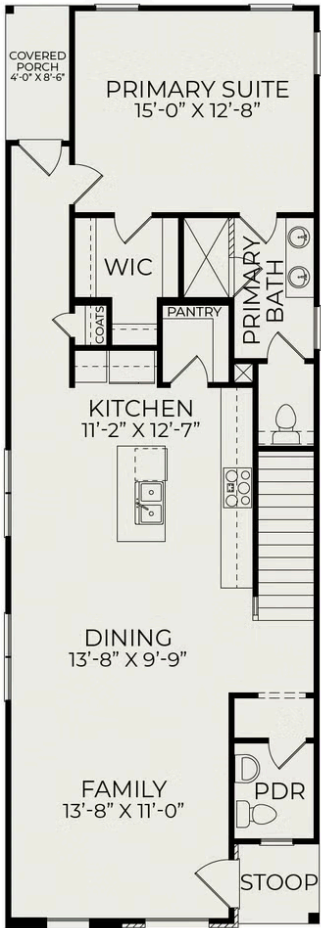

Lumen C

Starting at \$493,000

Chatham Park

1 Elevations Available

 3 bd

 2.5 ba

 2,140 sqft

The Lumen plan is part of The Elements Collection at NoVi Chatham Park. You can design the exterior of this home in a variety of designer-ready schemes, contact us to learn more!

First Floor

Second Floor