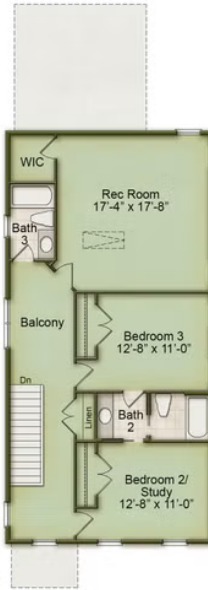

Galt House

Starting at \$559,000

Chatham Park

11 Elevations Available

 3 bd

 3.5 ba

 2,356 sqft

Colonial D

Coastal J

Farmhouse B

1st Floor

2nd Floor

Opt 3rd Floor