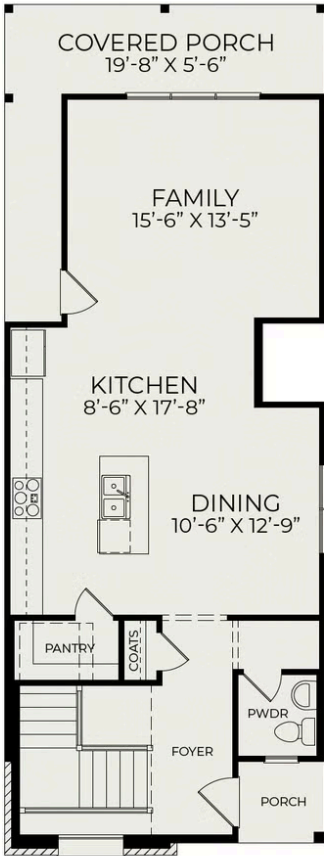

Flint

Starting at \$440,000

Chatham Park

1 Elevations Available

 3 bd

 2.5 ba

 1,569 sqft

The Flint plan is part of The Elements Collection at NoVi Chatham Park. You can design the exterior of this home in a variety of designer-ready schemes, contact us to learn more!

First Floor

Second Floor