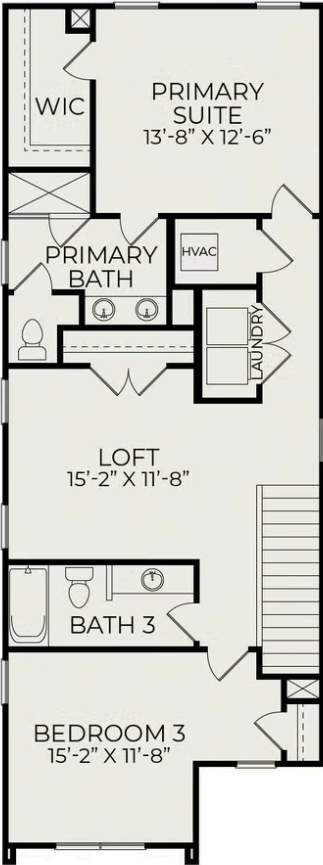

Ember C

Starting at \$469,000

Chatham Park

1 Elevations Available

 **3** bd

 **3** ba

 **1,876** sqft

The Ember plan is part of The Elements Collection at NoVi Chatham Park. You can design the exterior of this home in a variety of designer-ready schemes, contact us to learn more!

First Floor

Second Floor

Second Floor (optional 4th bedroom)