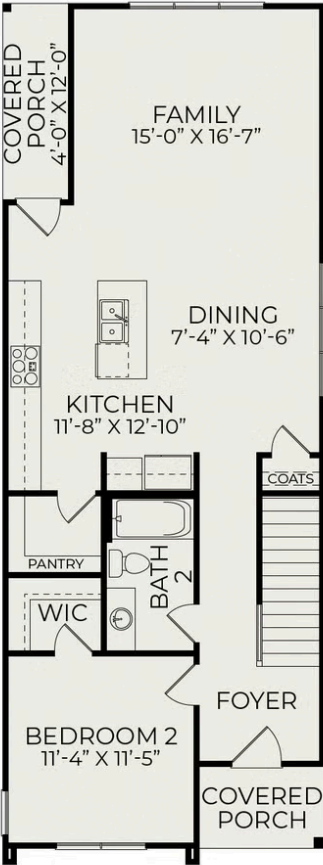

Ember C

Starting at \$469,000

Chatham Park

1 Elevations Available

 **3** bd

 **3** ba

 **1,876** sqft

The Ember plan is part of The Elements Collection at NoVi Chatham Park. You can design the exterior of this home in a variety of designer-ready schemes, contact us to learn more!

First Floor

Second Floor

Second Floor (optional 4th bedroom)