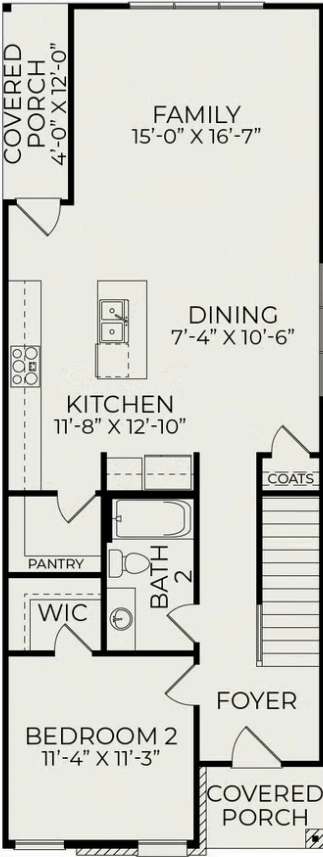

Ember B

Starting at \$467,000

Chatham Park

1 Elevations Available

 3 bd

 3 ba

 1,876 sqft

The Ember plan is part of The Elements Collection at NoVi Chatham Park. You can design the exterior of this home in a variety of designer-ready schemes, contact us to learn more!

First Floor

Second Floor

Second Floor (optional 4th bedroom)