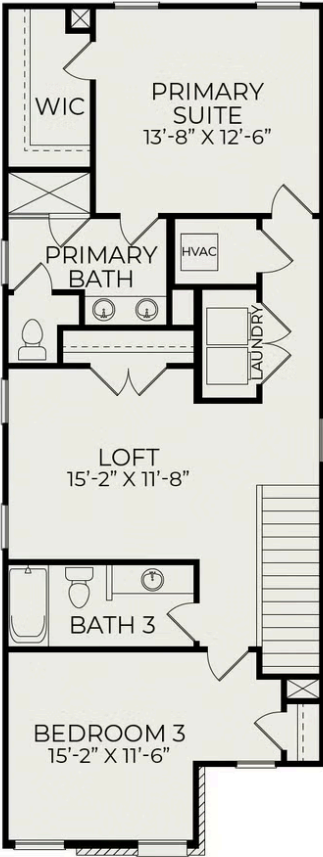

Ember B

Starting at \$467,000

Chatham Park

1 Elevations Available

 3 bd

 3 ba

 1,876 sqft

The Ember plan is part of The Elements Collection at NoVi Chatham Park. You can design the exterior of this home in a variety of designer-ready schemes, contact us to learn more!

First Floor

Second Floor

Second Floor (optional 4th bedroom)