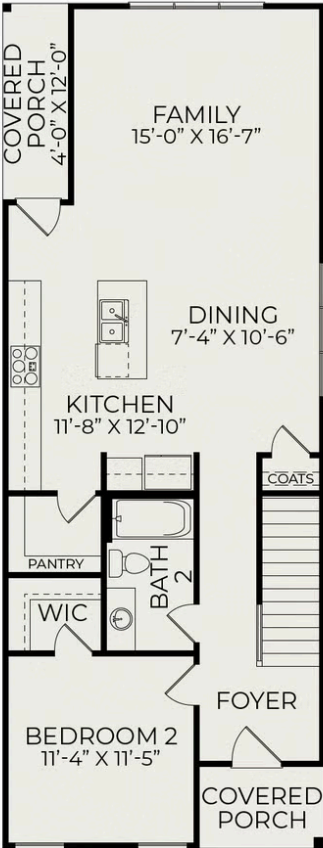

# Ember A

**Starting at \$477,000**

Chatham Park

**1 Elevations Available**

 3 bd

 3 ba

 1,876 sqft

The Ember plan is part of The Elements Collection at NoVi Chatham Park. You can design the exterior of this home in a variety of designer-ready schemes, contact us to learn more!

First Floor

Second Floor

Second Floor (optional 4th bedroom)