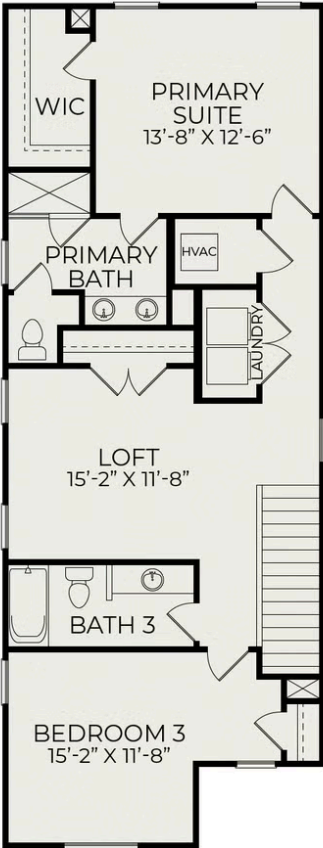

# Ember A

**Starting at \$477,000**

Chatham Park

**1 Elevations Available**

 3 bd

 3 ba

 1,876 sqft

The Ember plan is part of The Elements Collection at NoVi Chatham Park. You can design the exterior of this home in a variety of designer-ready schemes, contact us to learn more!

First Floor

Second Floor

Second Floor (optional 4th bedroom)