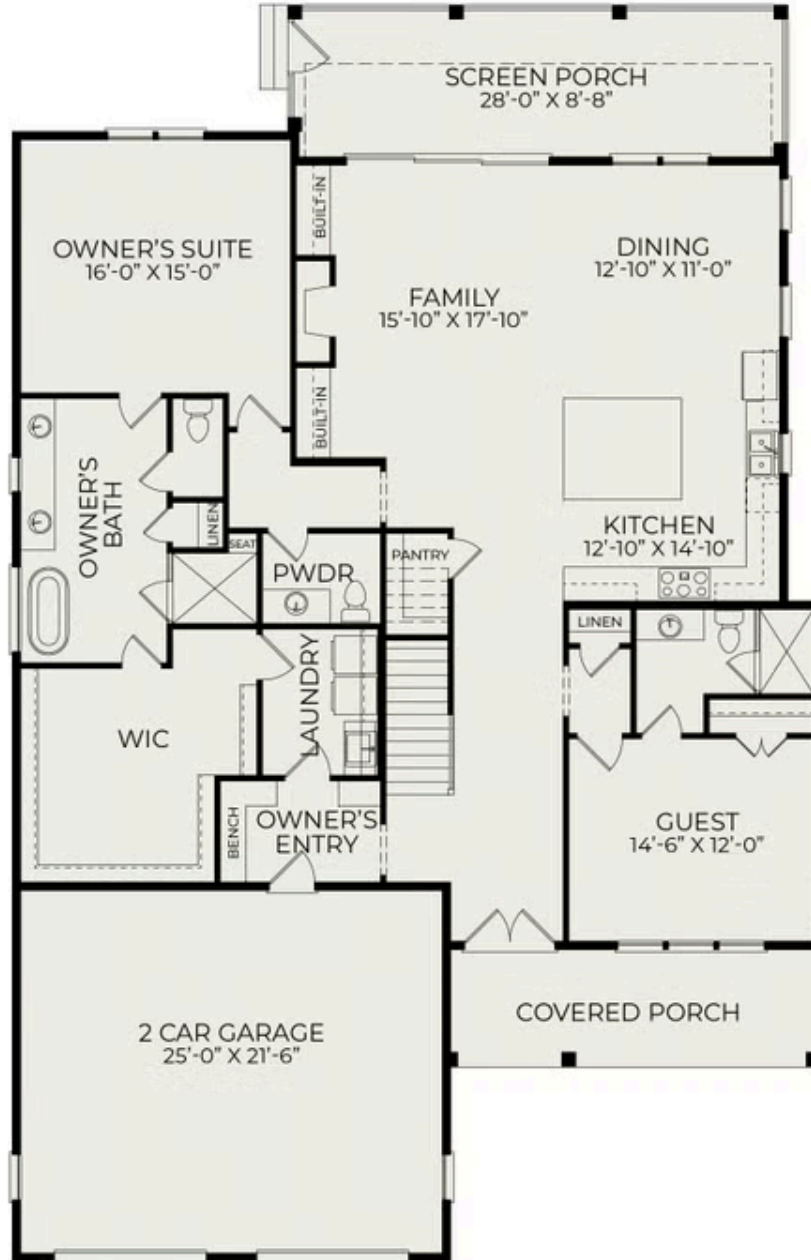

98 Greencastle Drive

\$1,225,000

BEDROOMS: 4

BATHS: 4 full, 1 half

SQFT: 3,356

COMMUNITY: Pinehurst
National No. 9

First Floor

Second Floor