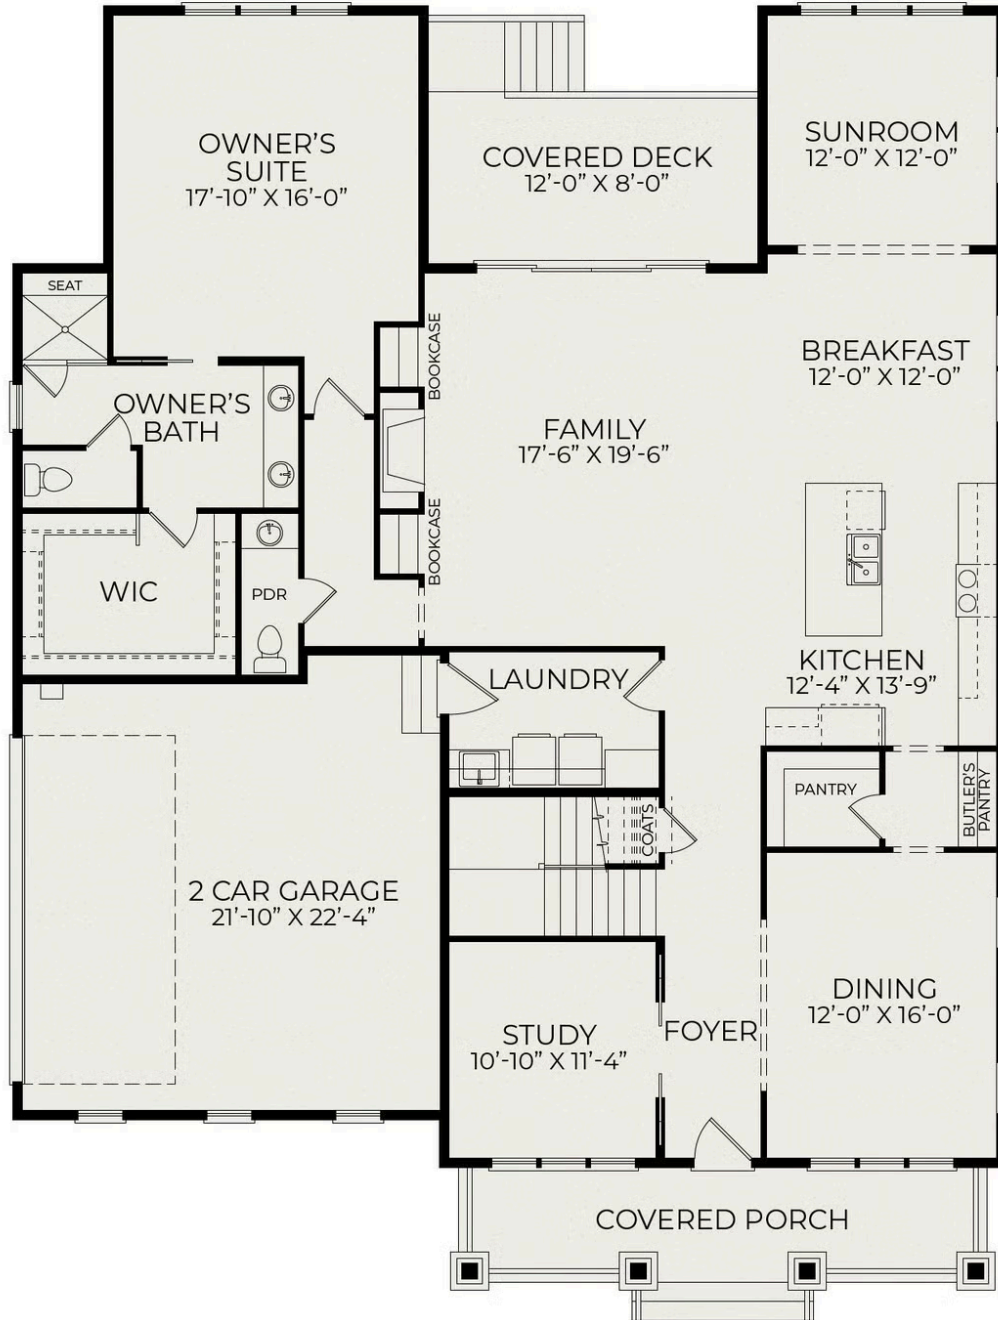

Lockhart Craftsman

Starting at \$925,000

Hollycrest

1 Elevations Available

 3 bd

 2.5 ba

 3,002 sqft

First Floor

Second Floor