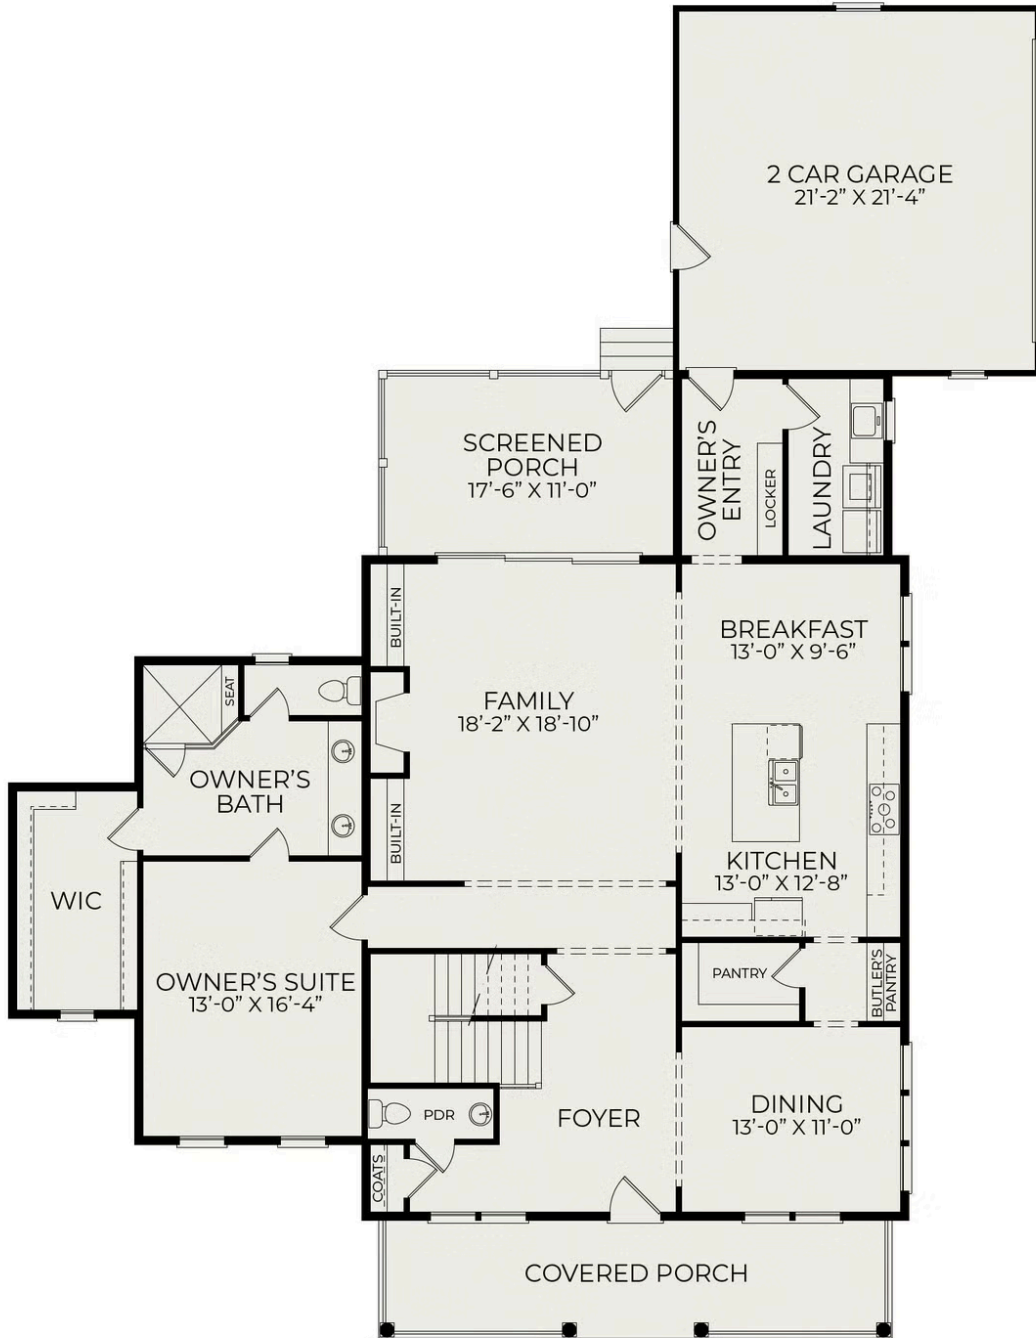

Fuller American Farmhouse

Starting at \$930,000

Hollycrest

1 Elevations Available

 4 bd

 3.5 ba

 3,129 sqft

First Floor

Second Floor