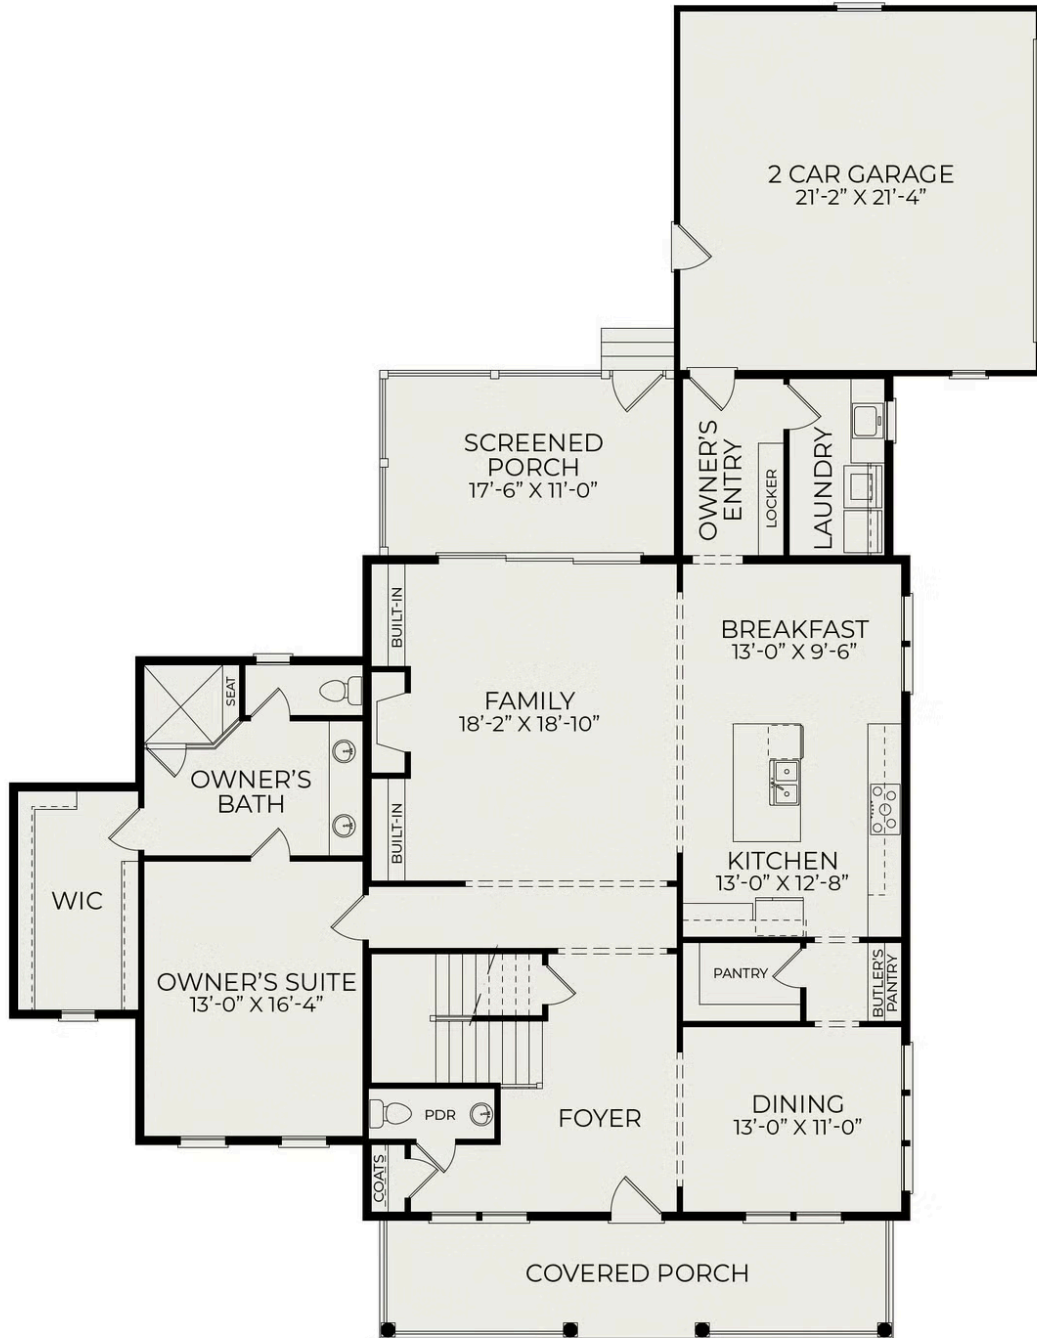

Fuller American Farmhouse

Starting at \$930,000

Hollycrest

1 Elevations Available

 4 bd

 3.5 ba

 3,129 sqft

First Floor

Second Floor