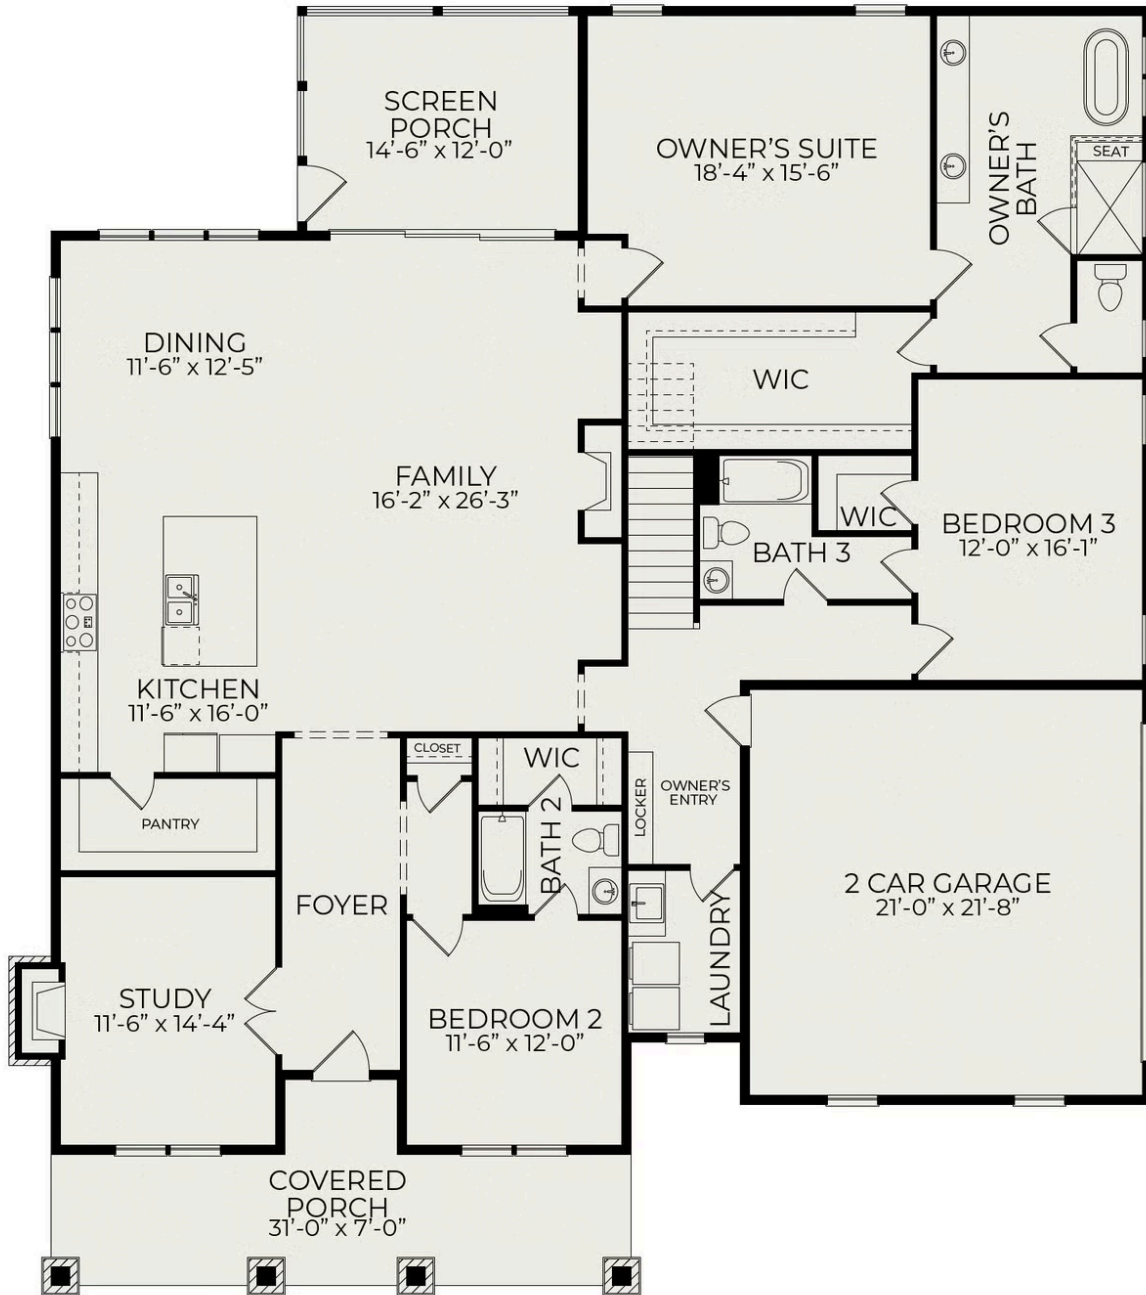

# Eno Craftsman

**Starting at \$945,000**

Hollycrest

**1 Elevations Available**

 3 bd

 3 ba

 2,684 sqft

First Floor

Second Floor

Optional Finished Second Floor Rec Room

Optional Finished Second Floor Loft