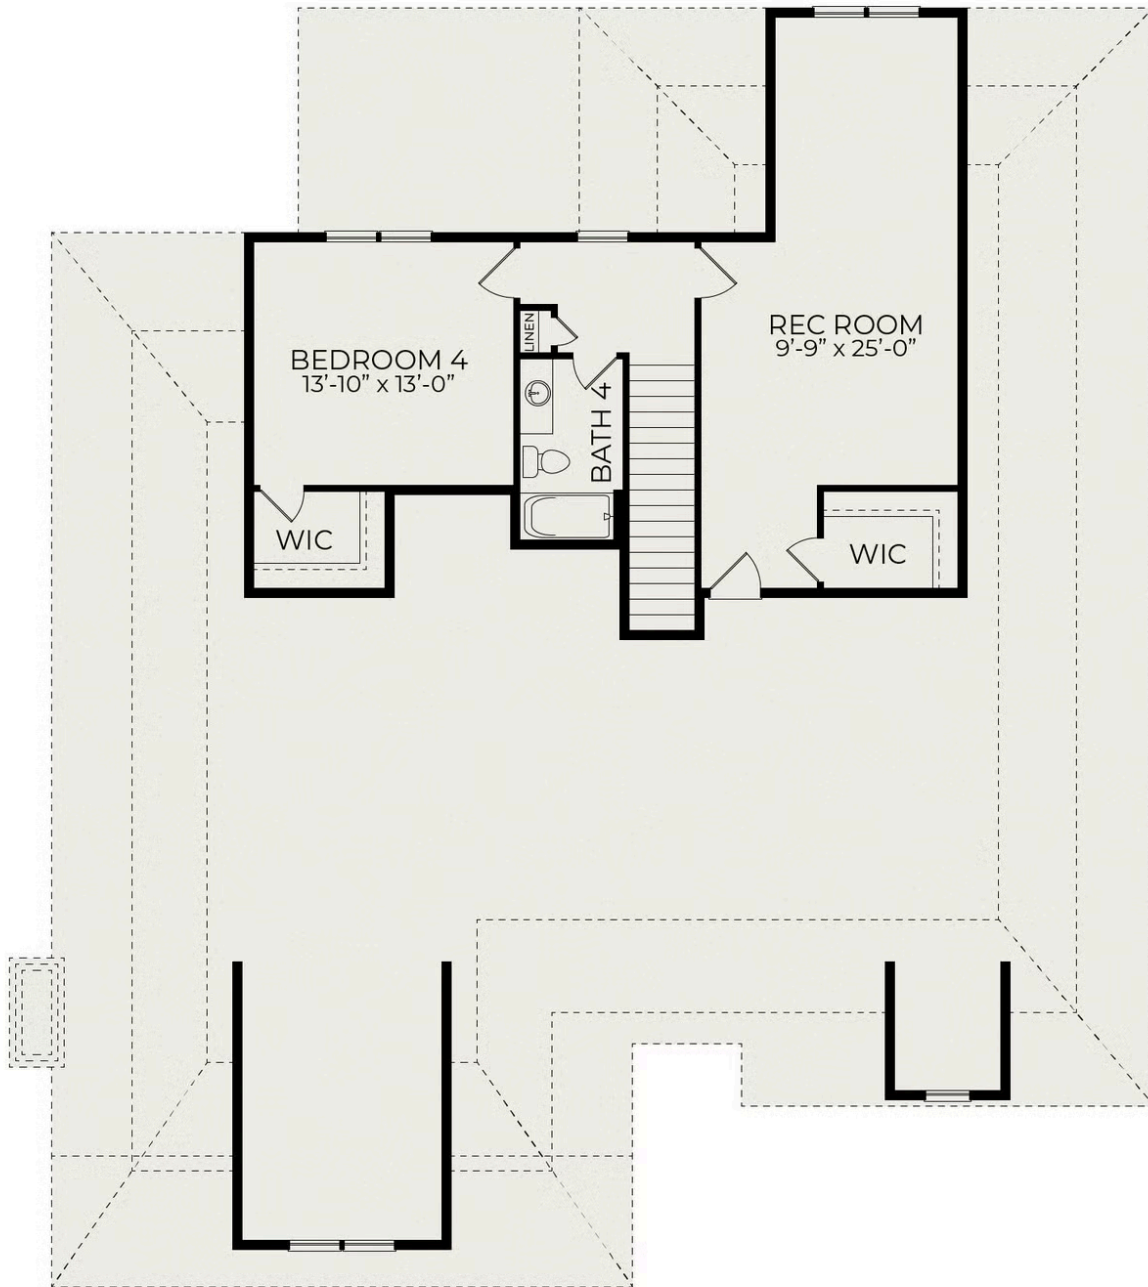

# Eno Craftsman

**Starting at \$945,000**

Hollycrest

**1 Elevations Available**

 3 bd

 3 ba

 2,684 sqft

First Floor

Second Floor

Optional Finished Second Floor Rec Room

Optional Finished Second Floor Loft