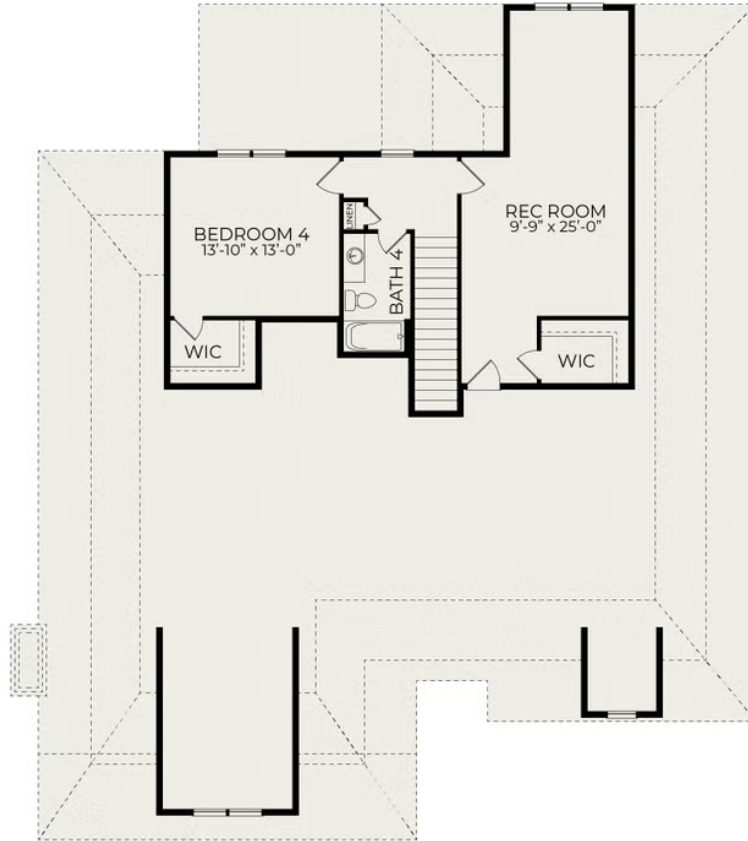

Eno Craftsman

Starting at \$945,000

Hollycrest

1 Elevations Available

 3 bd

 3 ba

 2,684 sqft

First Floor

Second Floor

Optional Finished Second Floor Rec Room

Optional Finished Second Floor Loft