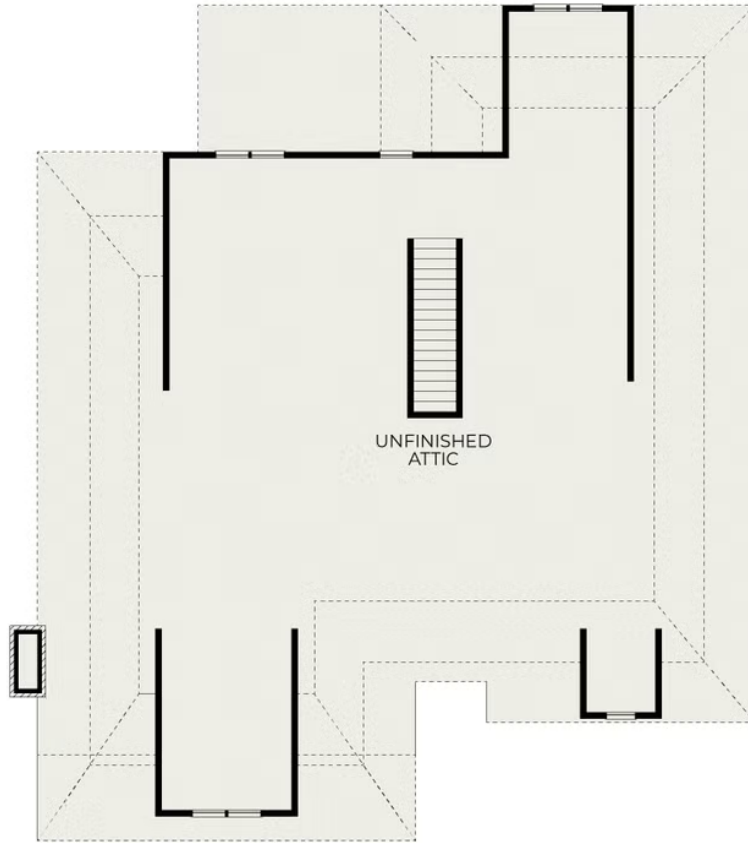

Eno Craftsman

Starting at \$945,000

Hollycrest

 3 bd

 3 ba

 2,684 sqft

First Floor

Second Floor

Optional Finished Second Floor Rec Room

Optional Finished Second Floor Loft