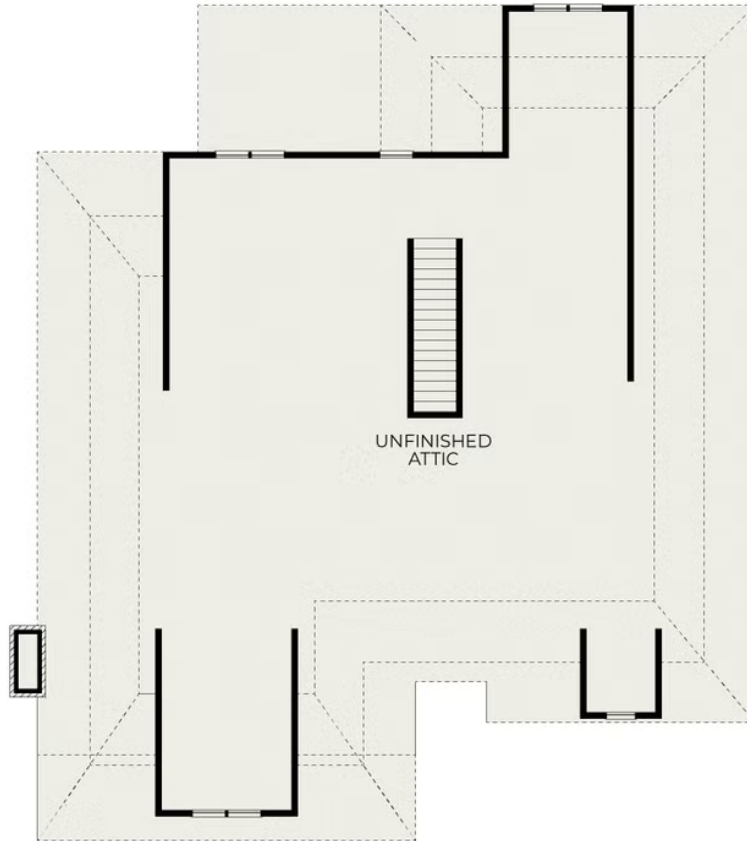

Eno Craftsman

Starting at \$945,000

Hollycrest

1 Elevations Available

 3 bd

 3 ba

 2,684 sqft

First Floor

Second Floor

Optional Finished Second Floor Rec Room

Optional Finished Second Floor Loft