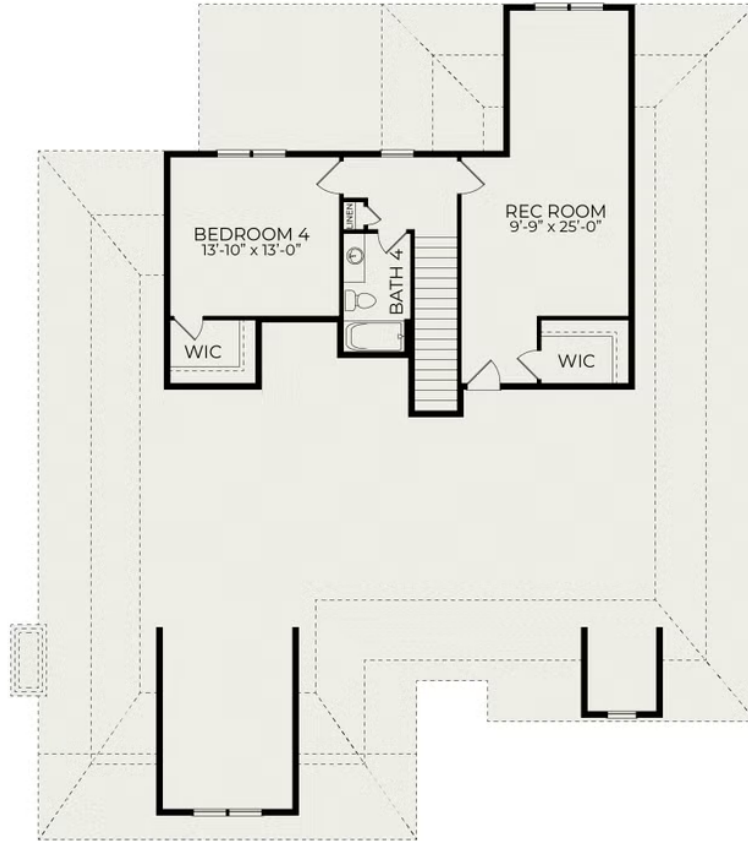

Eno Craftsman

Starting at \$945,000

Hollycrest

 3 bd

 3 ba

 2,684 sqft

First Floor

Second Floor

Optional Finished Second Floor Rec Room

Optional Finished Second Floor Loft