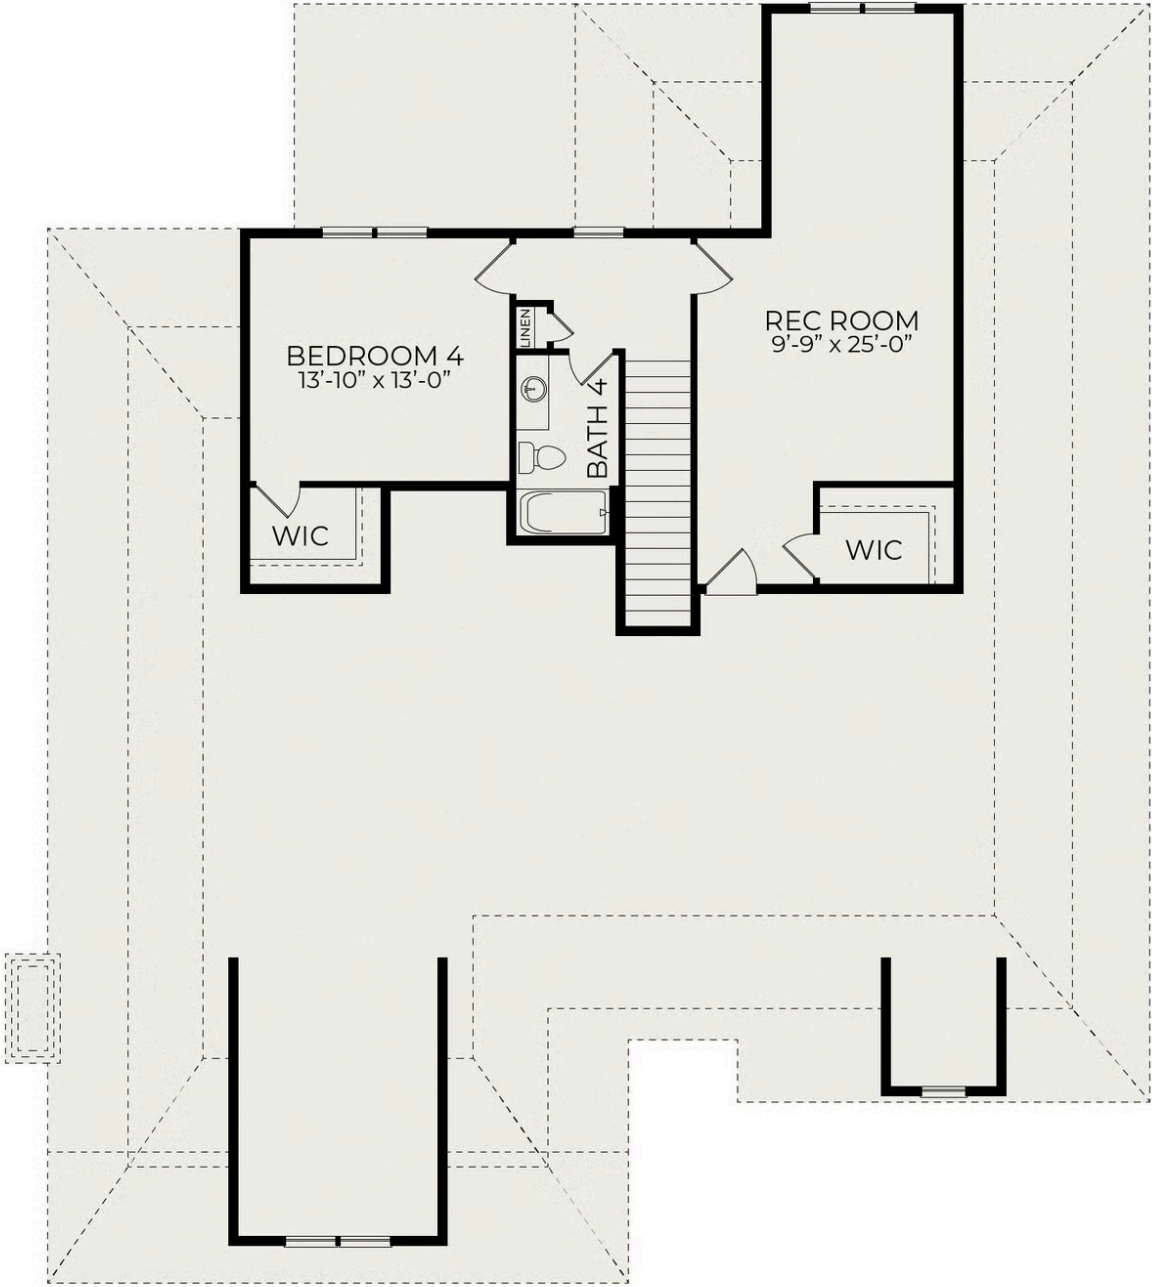

Eno Craftsman

Starting at \$945,000

Hollycrest

1 Elevations Available

 3 bd

 3 ba

 2,684 sqft

First Floor

Second Floor

Optional Finished Second Floor Rec Room

Optional Finished Second Floor Loft