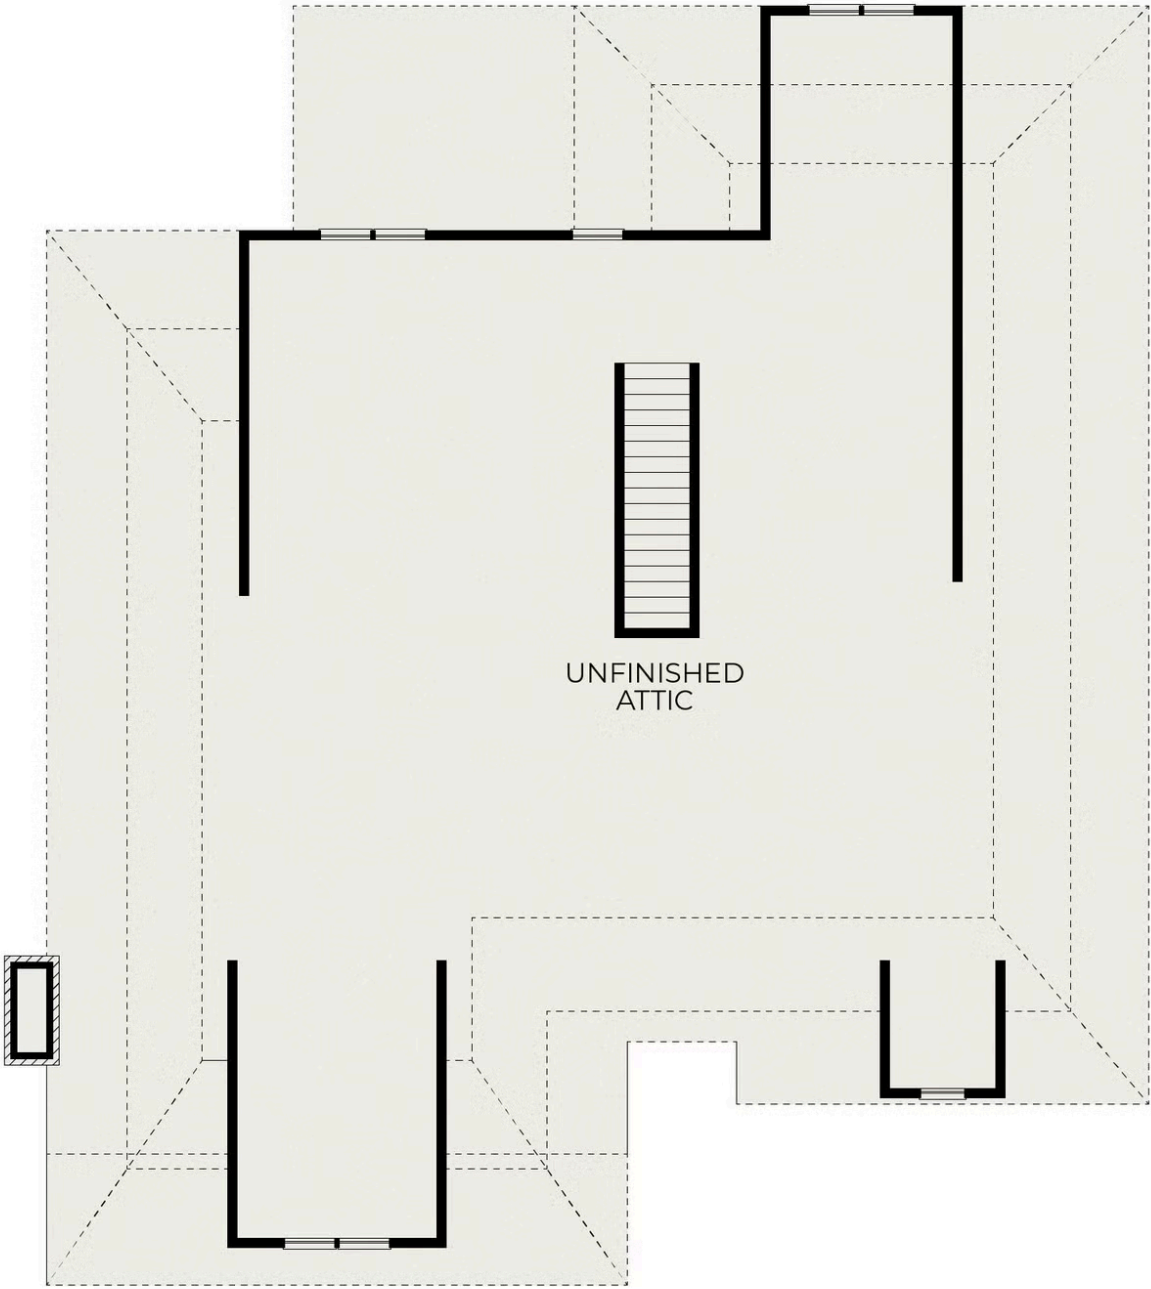

Eno Craftsman

Starting at \$945,000

Hollycrest

1 Elevations Available

 3 bd

 3 ba

 2,684 sqft

First Floor

Second Floor

Optional Finished Second Floor Rec Room

Optional Finished Second Floor Loft