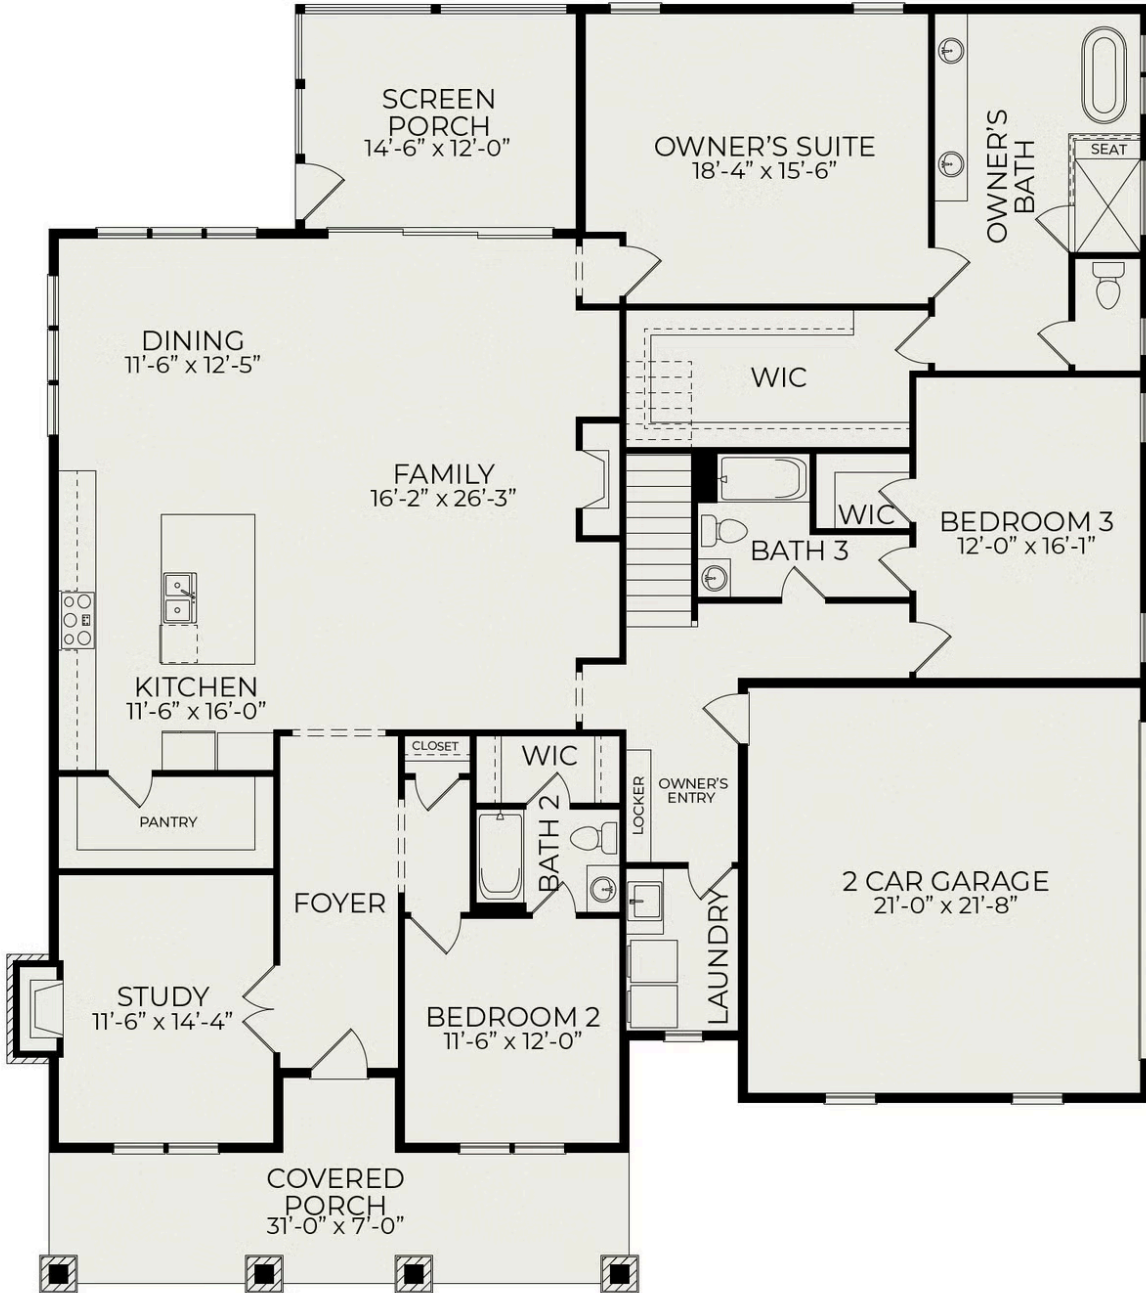

# Eno Craftsman

**Starting at \$945,000**

Hollycrest

**1 Elevations Available**

 3 bd

 3 ba

 2,684 sqft

First Floor

Second Floor

Optional Finished Second Floor Rec Room

Optional Finished Second Floor Loft