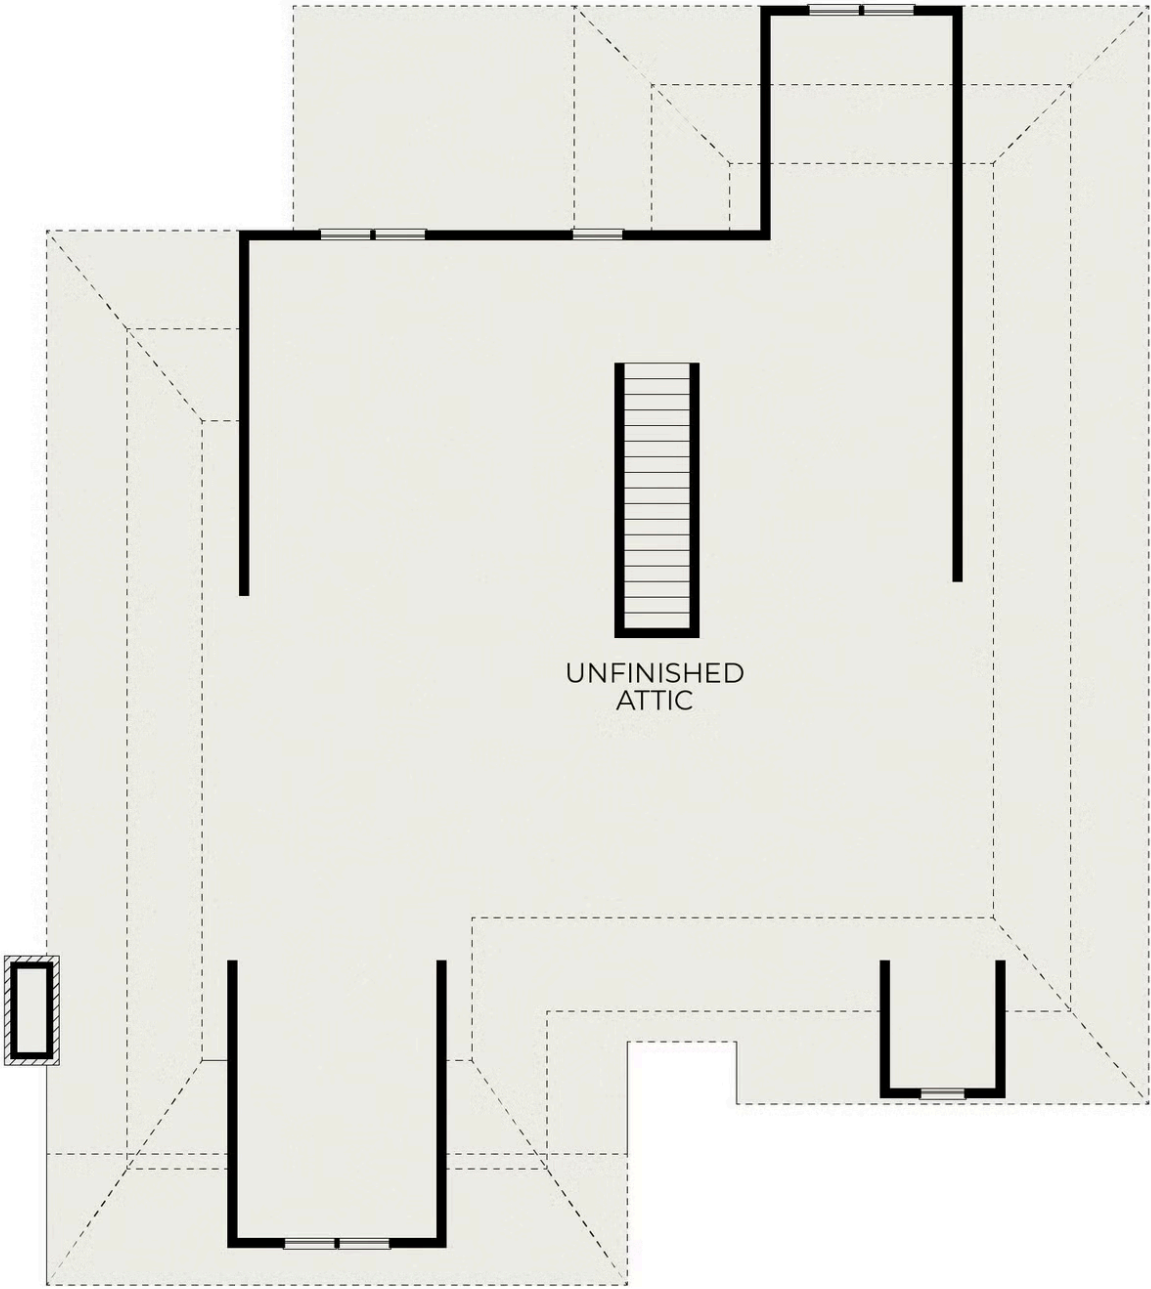

# Eno Craftsman

**Starting at \$945,000**

Hollycrest

**1 Elevations Available**

 3 bd

 3 ba

 2,684 sqft

First Floor

Second Floor

Optional Finished Second Floor Rec Room

Optional Finished Second Floor Loft