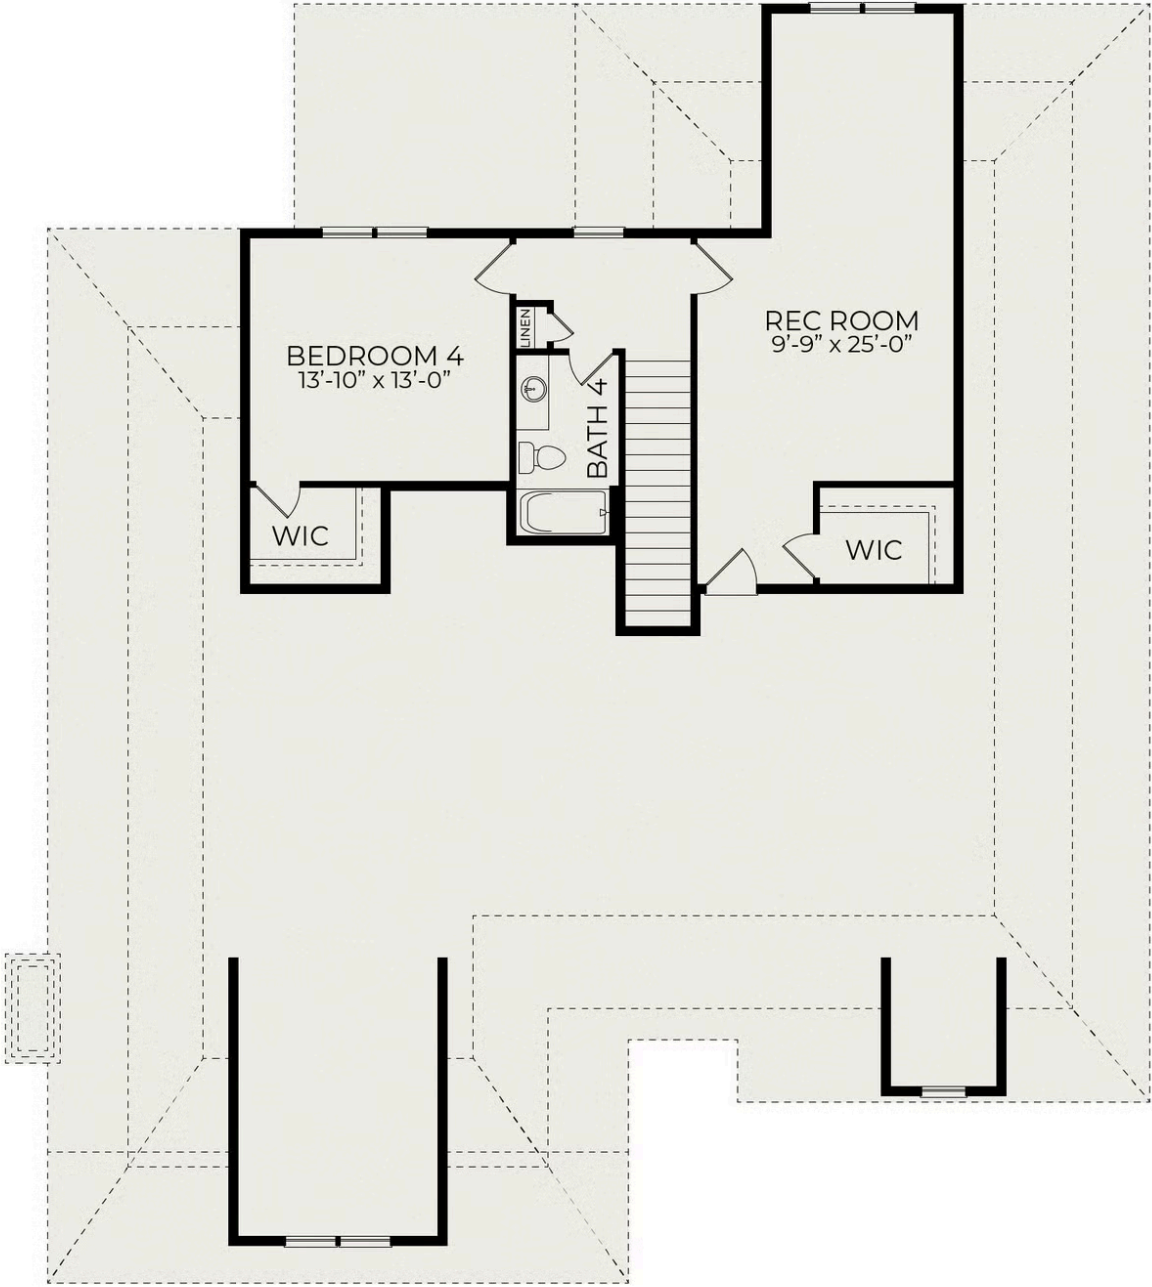

# Eno Craftsman

**Starting at \$945,000**

Hollycrest

**1 Elevations Available**

 3 bd

 3 ba

 2,684 sqft

First Floor

Second Floor

Optional Finished Second Floor Rec Room

Optional Finished Second Floor Loft