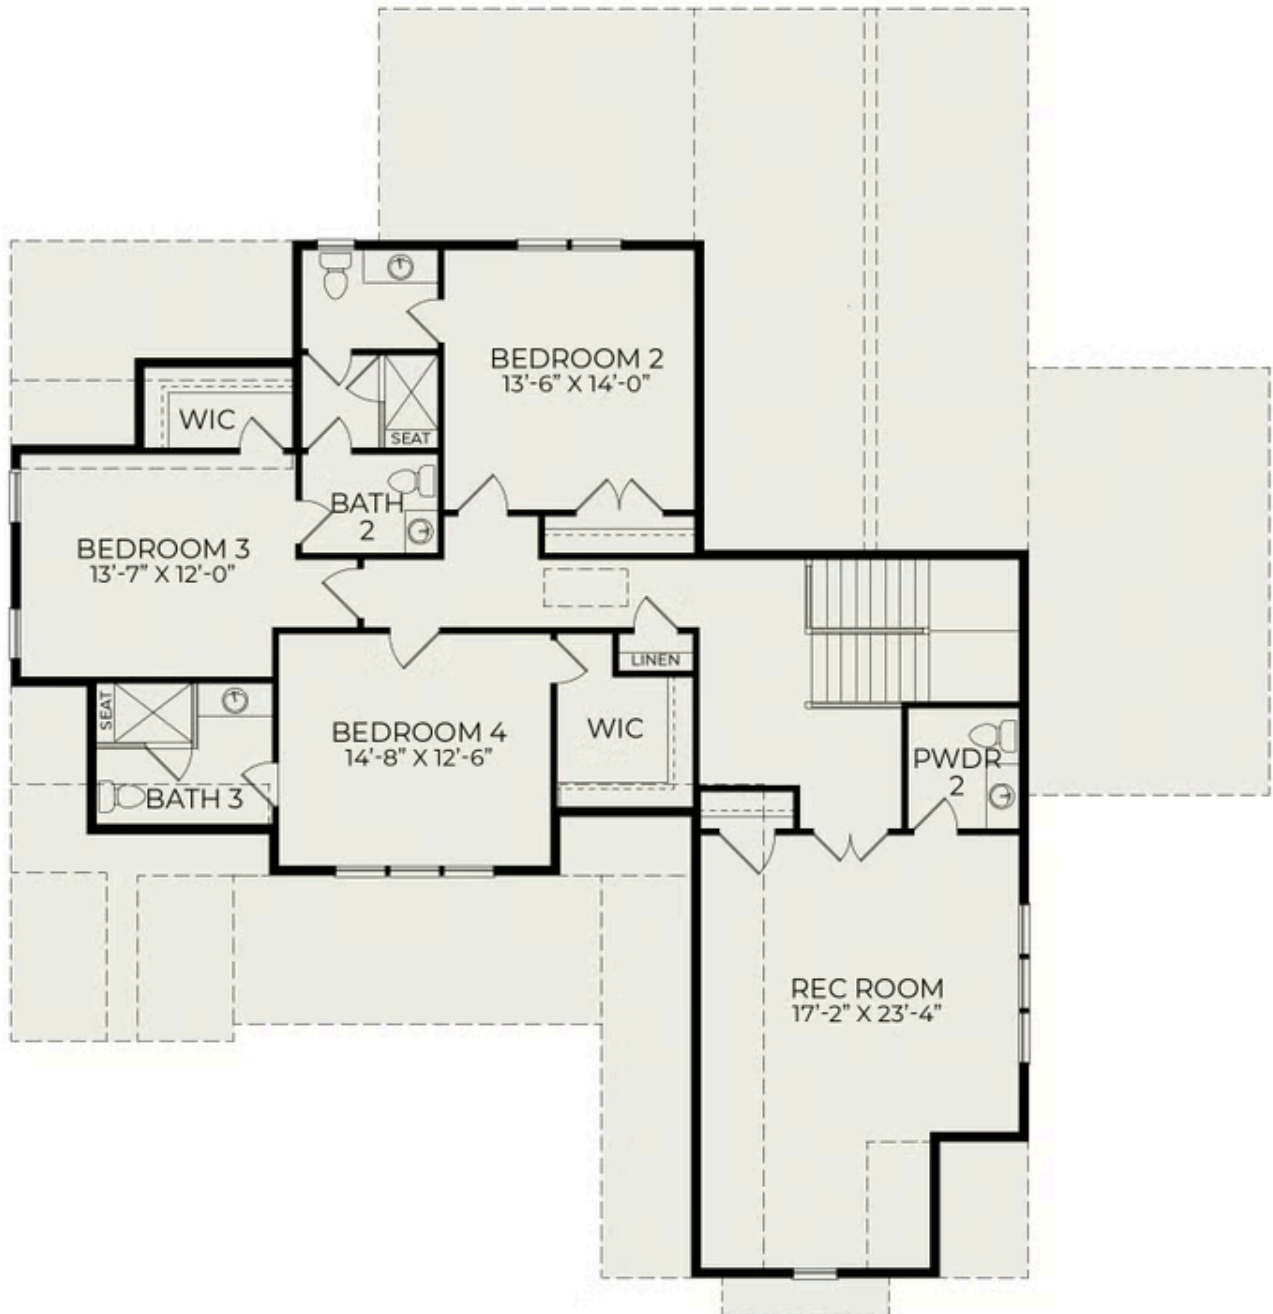

Second Floor