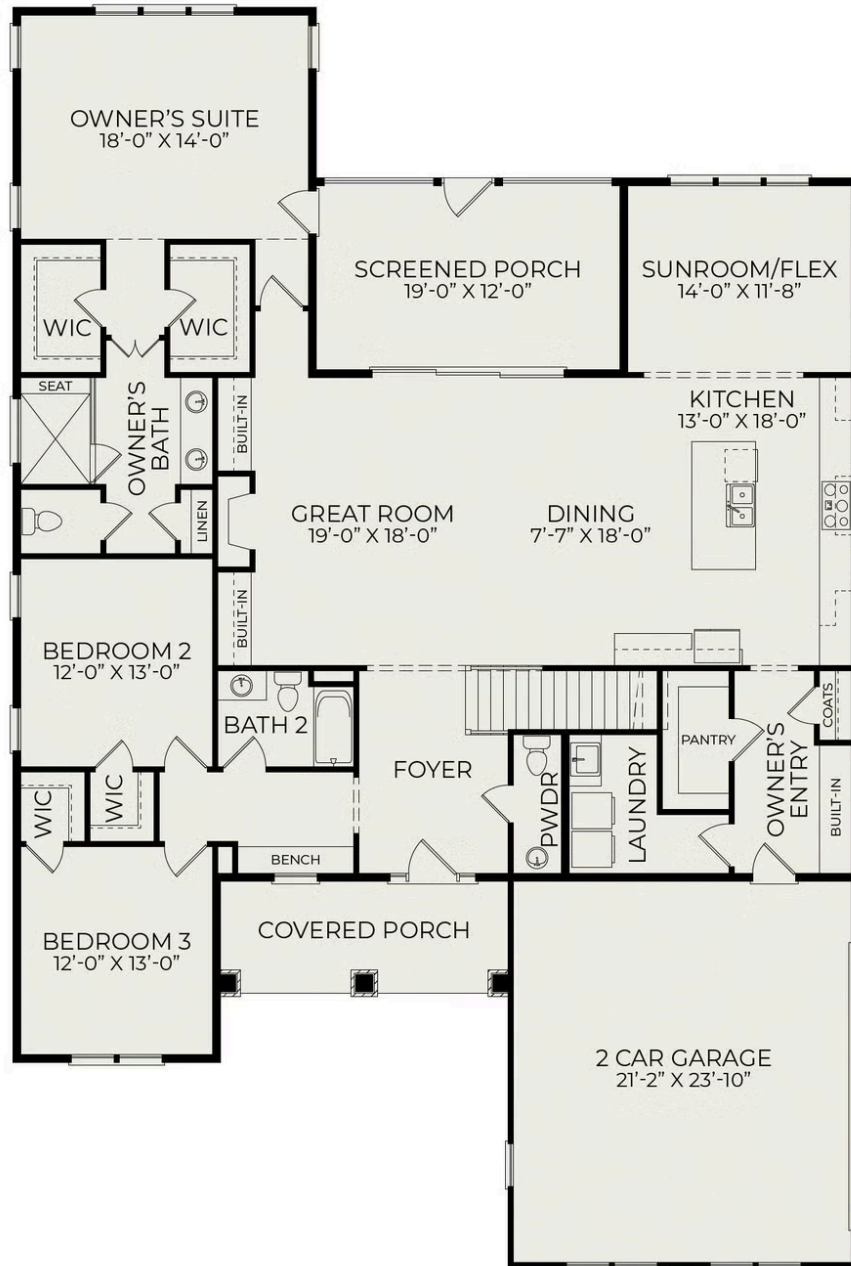

Covington Craftsman

Starting at \$950,000

Hollycrest
1 Elevations Available

-  4 bd
-  3.5 ba
-  3,389 sqft

First Floor

Second Floor