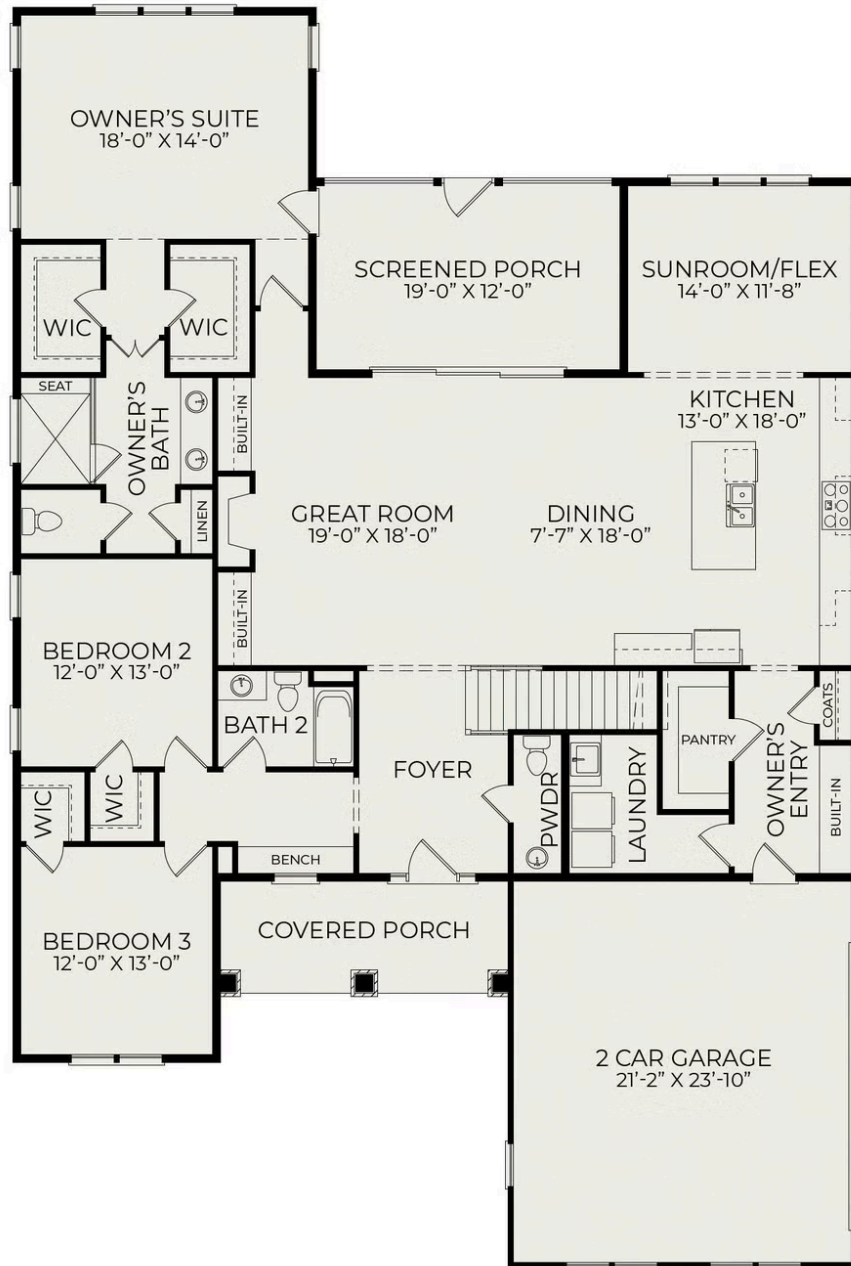

Covington Craftsman

Starting at \$950,000

Hollycrest

1 Elevations Available

 4 bd

 3.5 ba

 3,389 sqft

First Floor

Second Floor