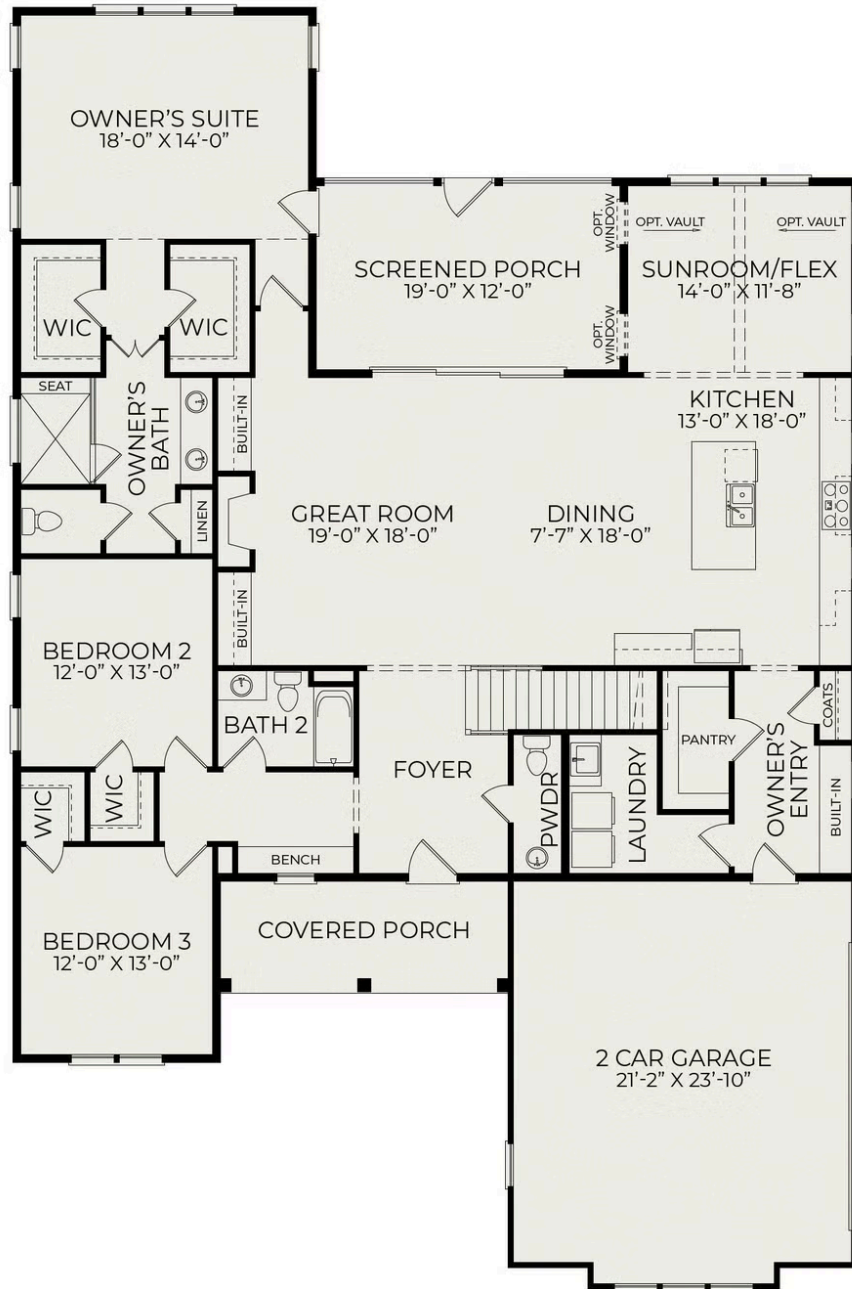

Covington American Farmhouse

Starting at \$955,000

Hollycrest

1 Elevations Available

 4 bd

 3.5 ba

 3,449 sqft

First Floor

Second Floor