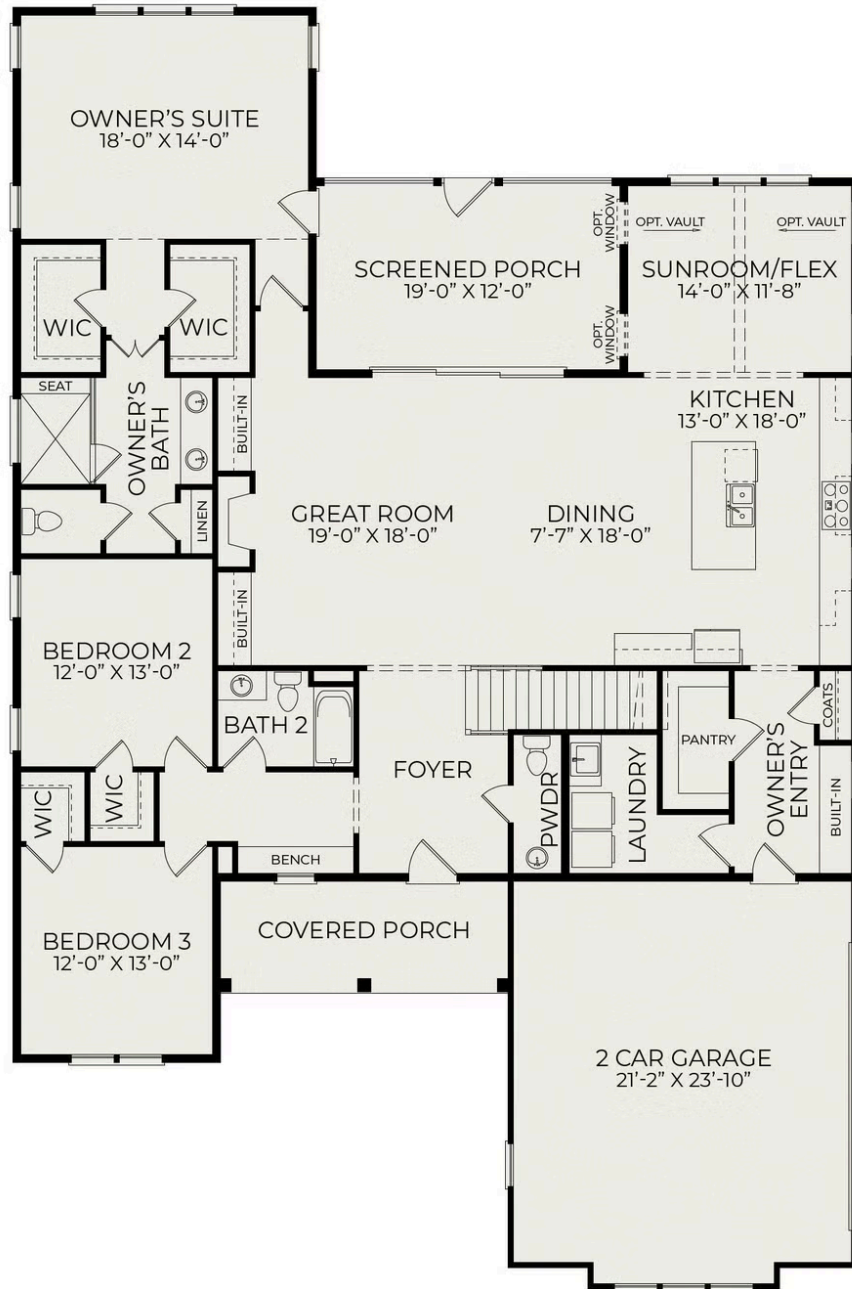

# Covington American Farmhouse

**Starting at \$955,000**

Hollycrest

**1 Elevations Available**

 4 bd

 3.5 ba

 3,449 sqft

First Floor

Second Floor