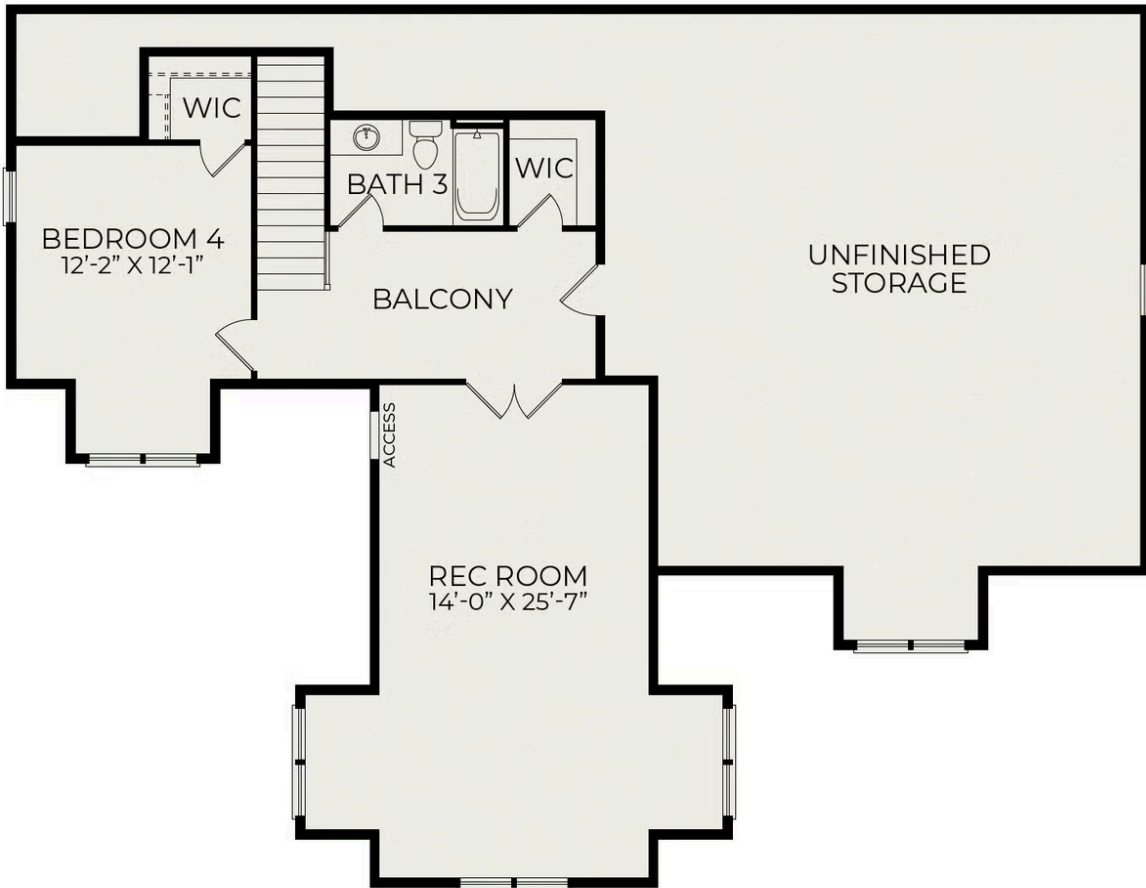

Brassfield Dutch Colonial

Starting at \$950,000

Hollycrest
1 Elevations Available

-  4 bd
-  3.5 ba
-  3,169 sqft

First Floor

Second Floor

Optional First Floor Study