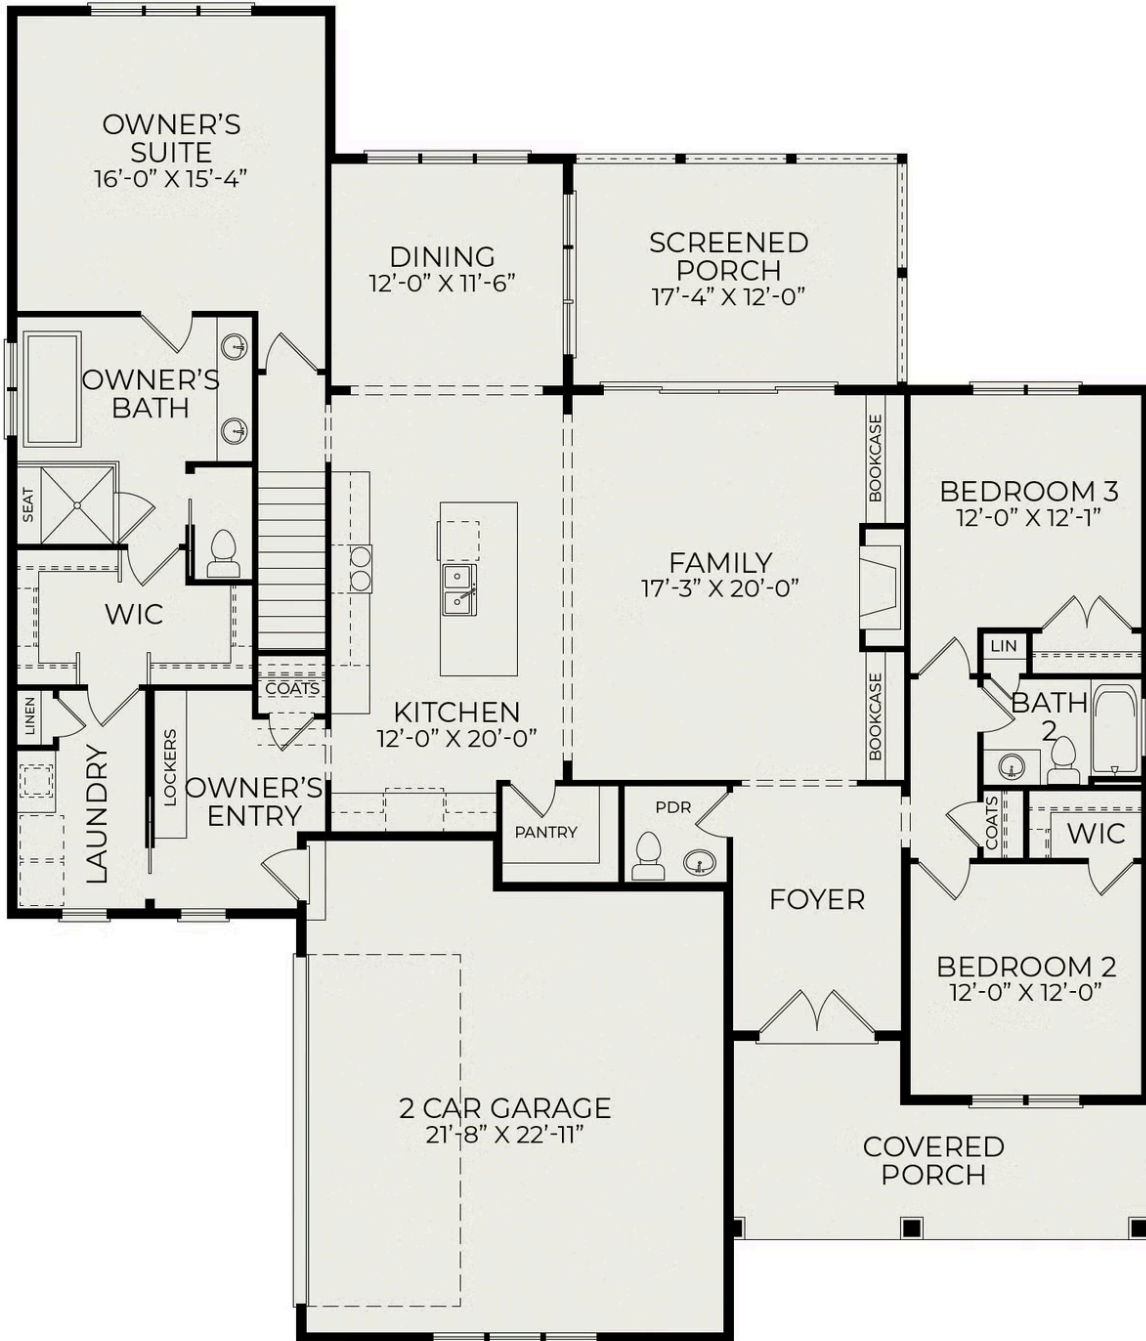

Brassfield Dutch Colonial

Starting at \$950,000

Hollycrest
1 Elevations Available

-  4 bd
-  3.5 ba
-  3,169 sqft

First Floor

Second Floor

Optional First Floor Study