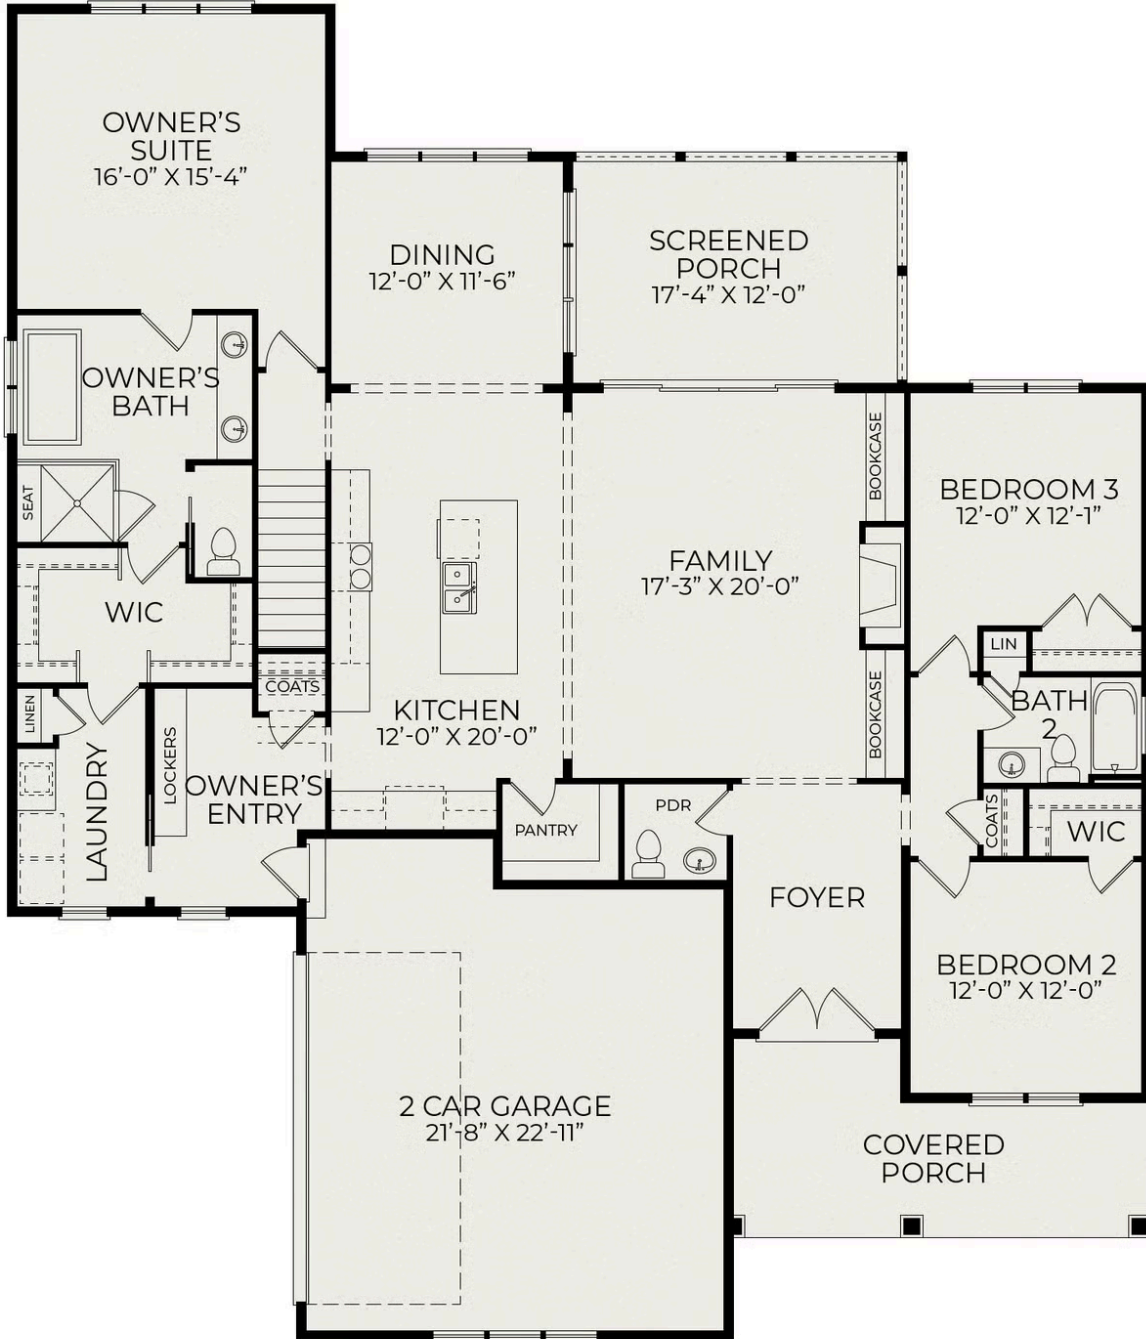

Brassfield Dutch Colonial

Starting at \$950,000

Hollycrest
1 Elevations Available

-  4 bd
-  3.5 ba
-  3,169 sqft

First Floor

Second Floor

Optional First Floor Study