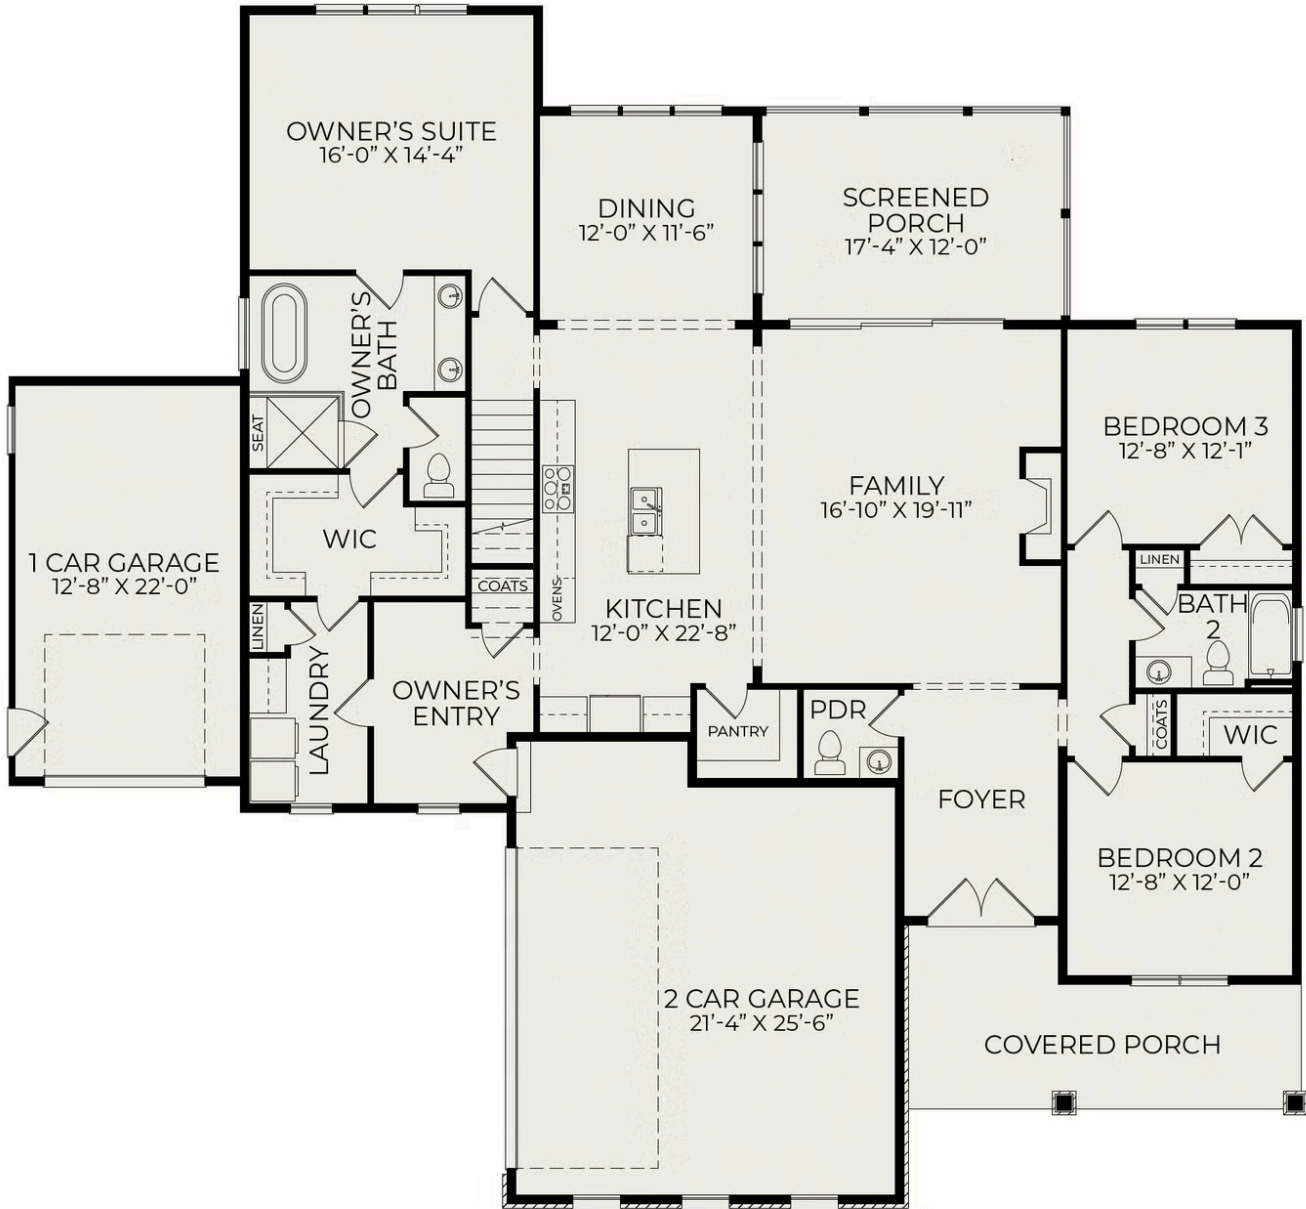

Brassfield Craftsman

Starting at \$995,000

Hollycrest
1 Elevations Available

 4 bd

 3.5 ba

 3,049 sqft

Brassfield Craftsman

Exterior Rendering

First Floor

Second Floor