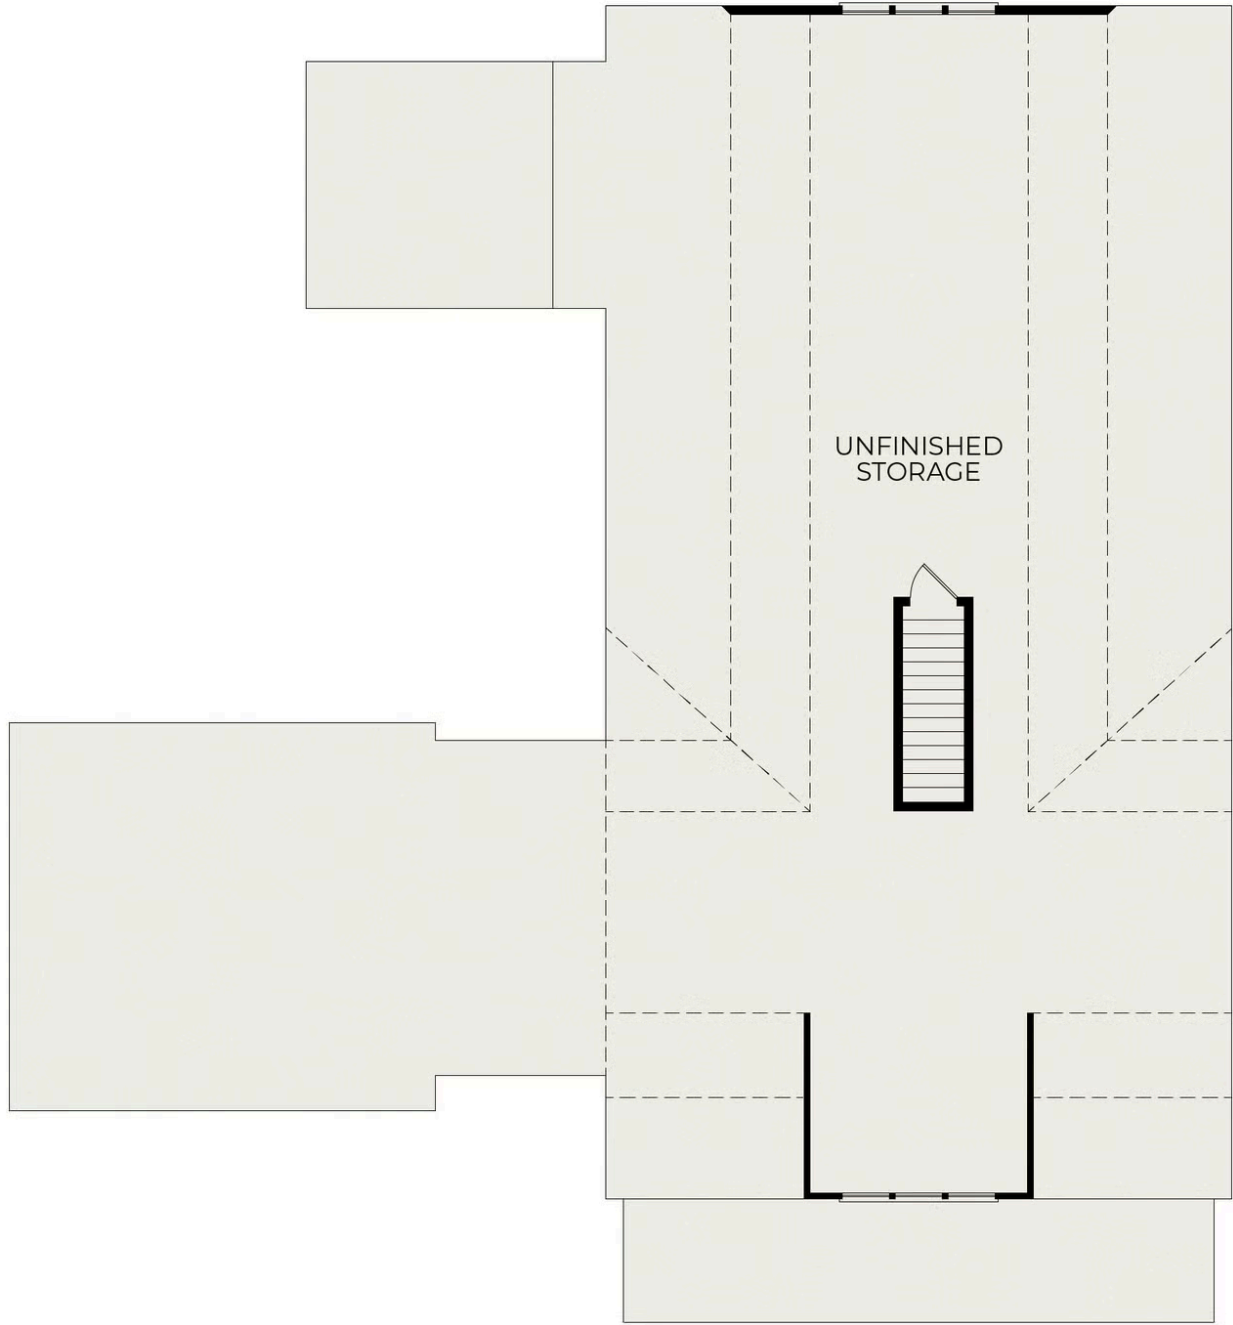

Addison Craftsman

Starting at \$915,000

Hollycrest

1 Elevations Available

 3 bd

 2.5 ba

 2,547 sqft

First Floor

Second Floor

First Floor (Optional Sunroom)

Second Floor (Finished Option)