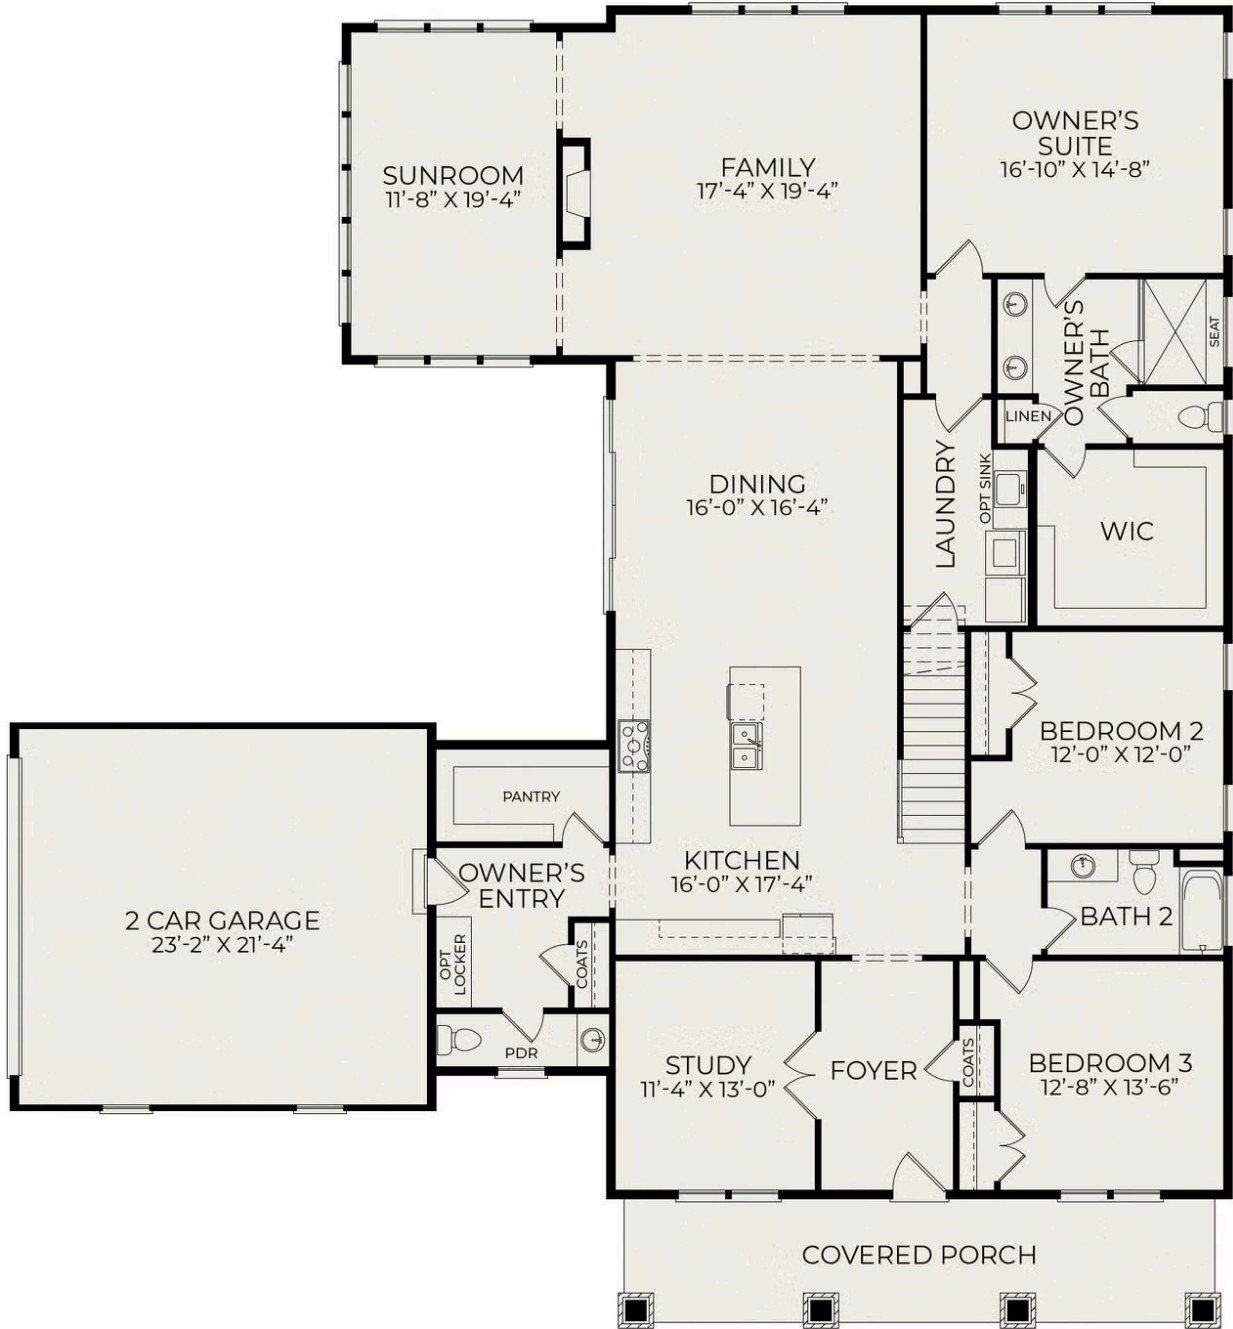

Addison Craftsman

Starting at \$915,000

Hollycrest

1 Elevations Available

 3 bd

 2.5 ba

 2,547 sqft

First Floor

Second Floor

First Floor (Optional Sunroom)

Second Floor (Finished Option)