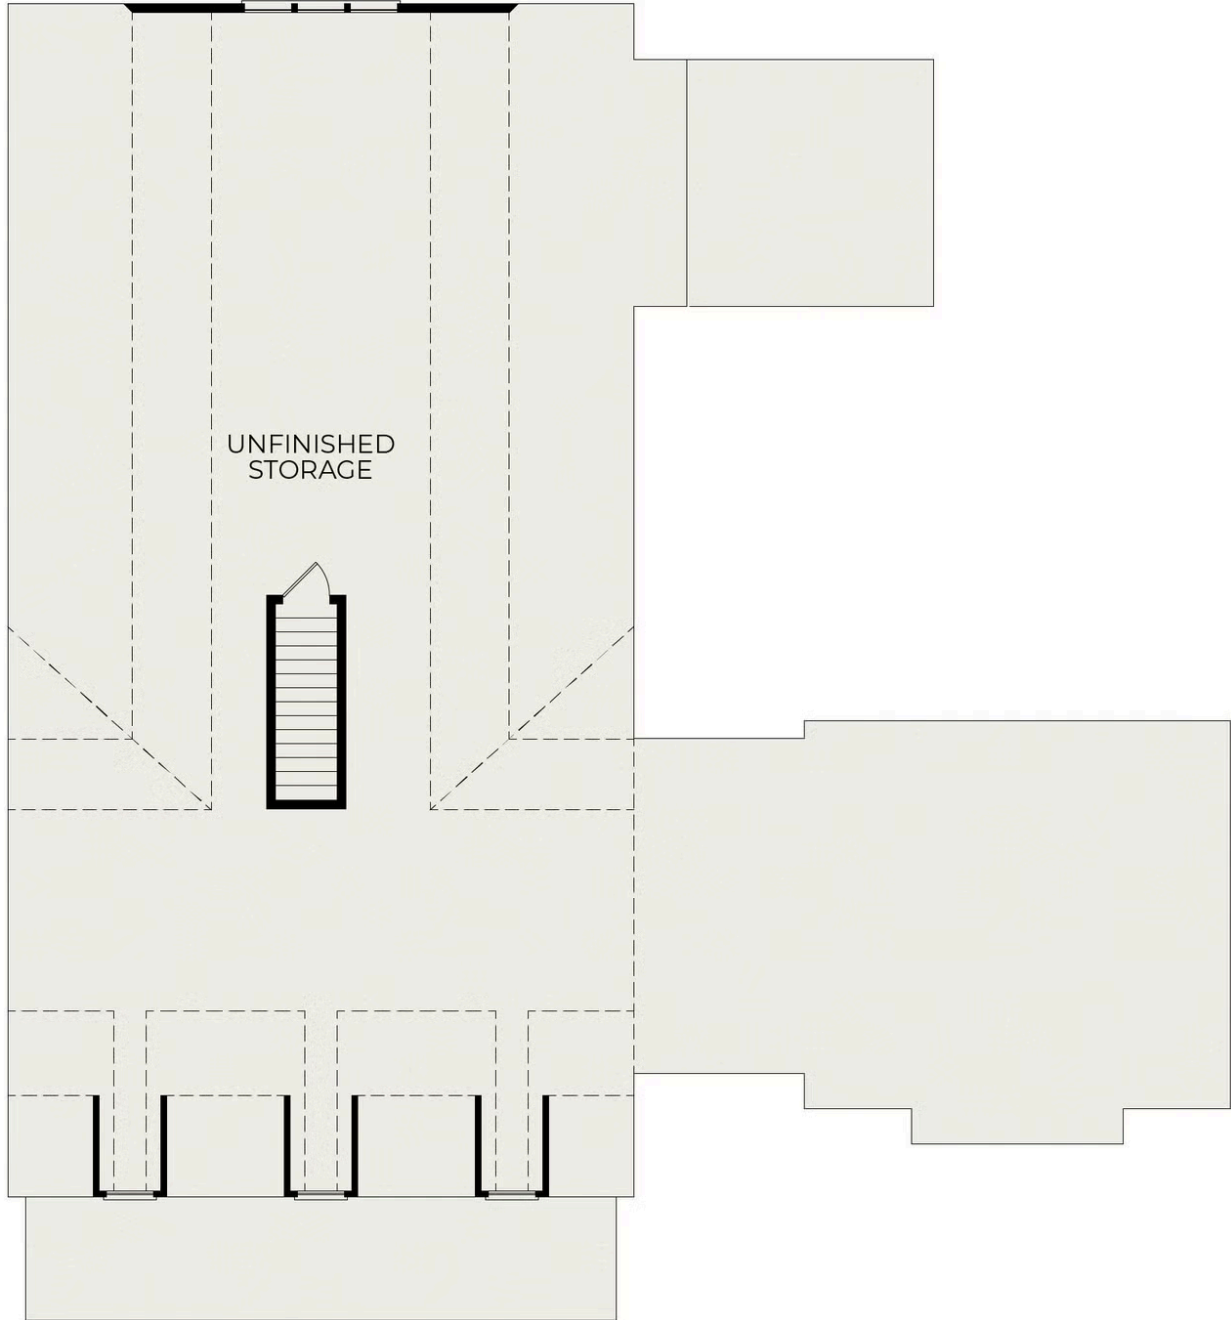

Addison Cape Cod

Starting at \$920,000

Hollycrest

1 Elevations Available

 3 bd

 2.5 ba

 2,637 sqft

First Floor

Second Floor

Optional First Floor Sunroom

Optional Second Floor Finished