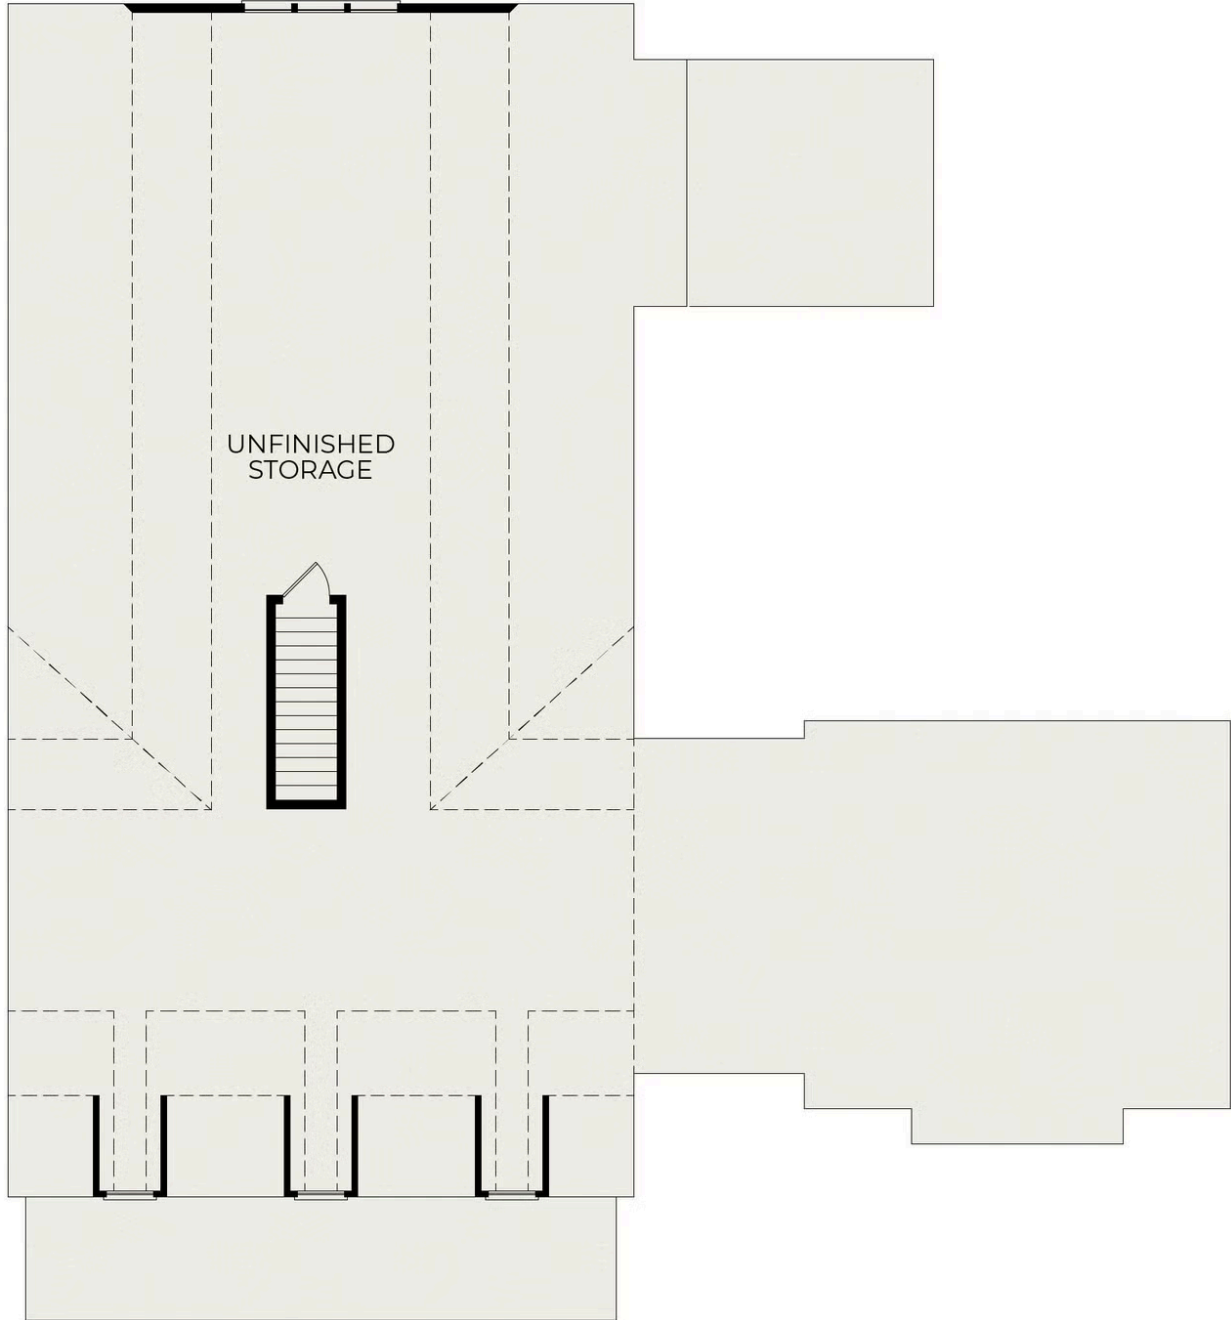

# Addison Cape Cod

**Starting at \$920,000**

Hollycrest

**1 Elevations Available**

 3 bd

 2.5 ba

 2,637 sqft

First Floor

Second Floor

Optional First Floor Sunroom

Optional Second Floor Finished