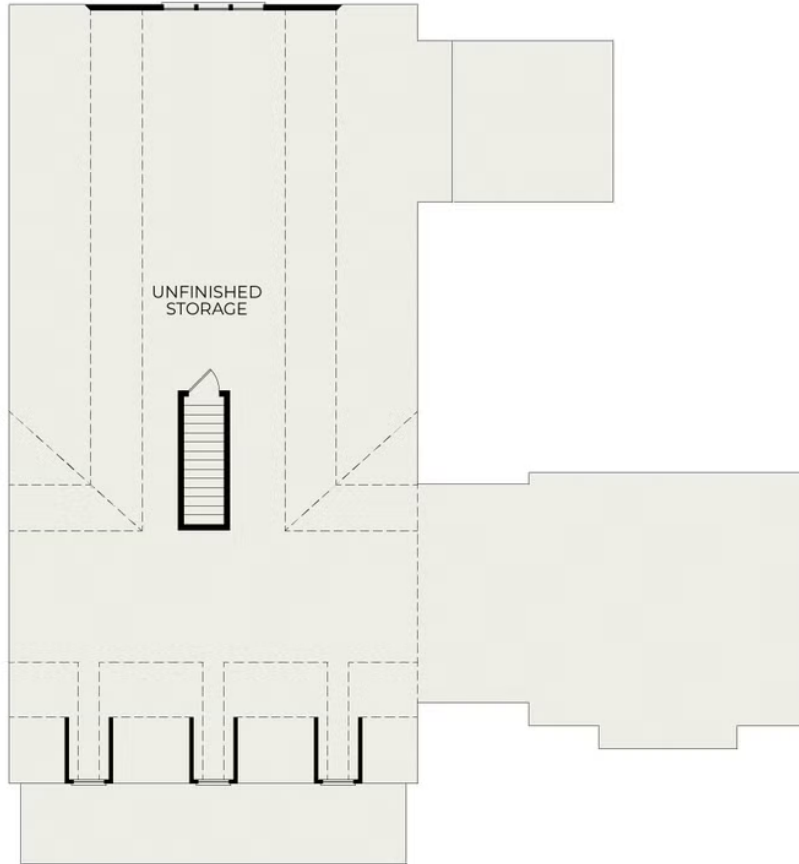

Addison Cape Cod

Starting at \$920,000

Hollycrest

1 Elevations Available

 3 bd

 2.5 ba

 2,637 sqft

First Floor

Second Floor

Optional First Floor Sunroom

Optional Second Floor Finished