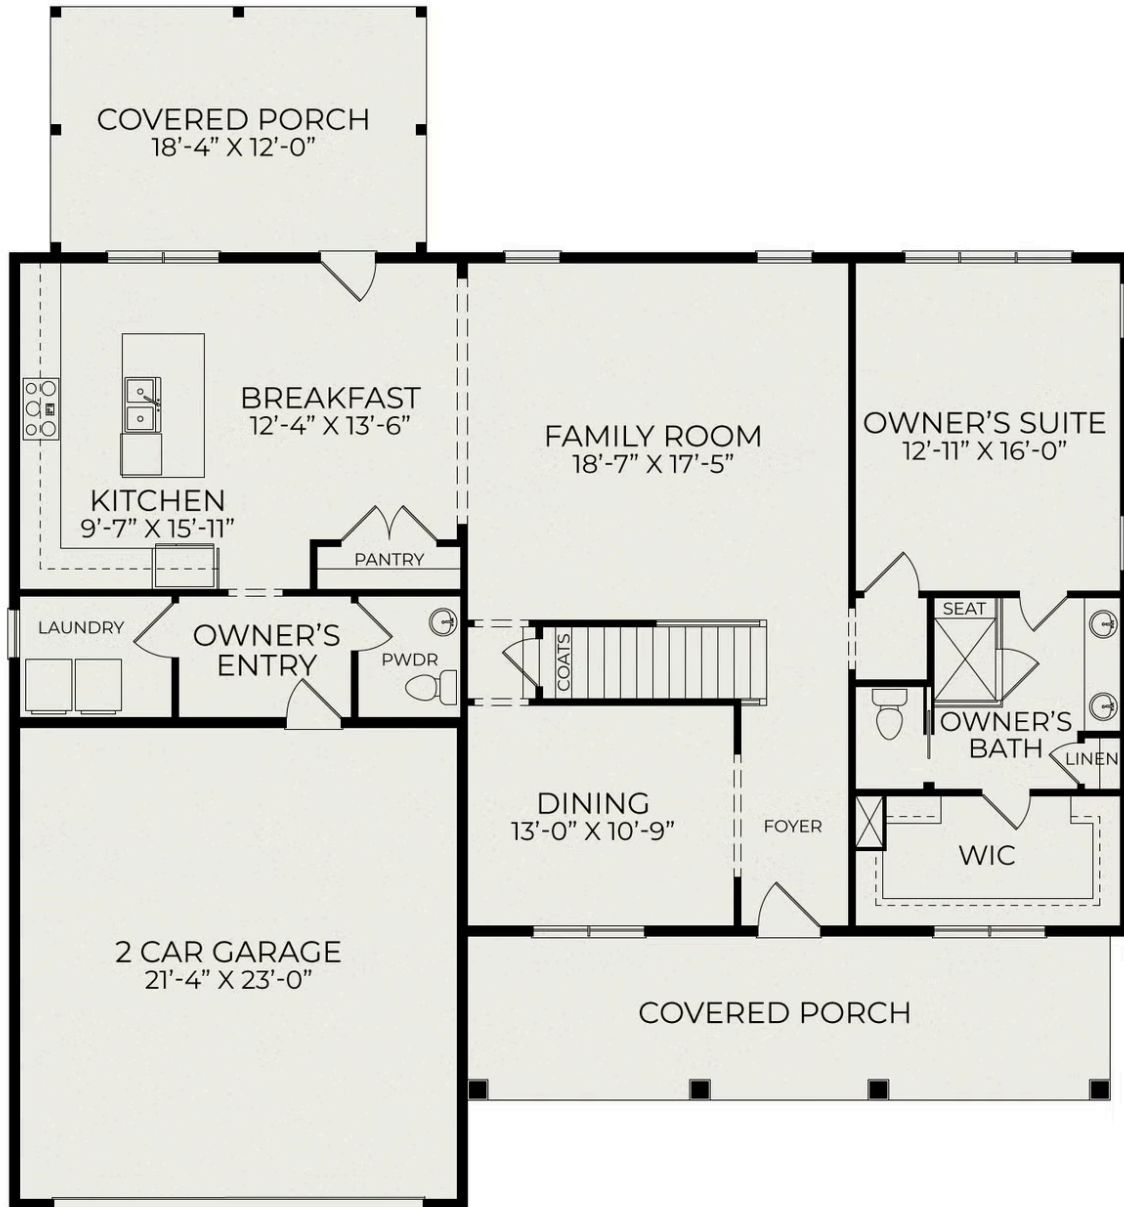

Hillandale American Farmhouse

Starting at \$725,000

The View

1 Elevations Available

 3 bd

 2.5 ba

 2,219 sqft

First Floor

Second Floor