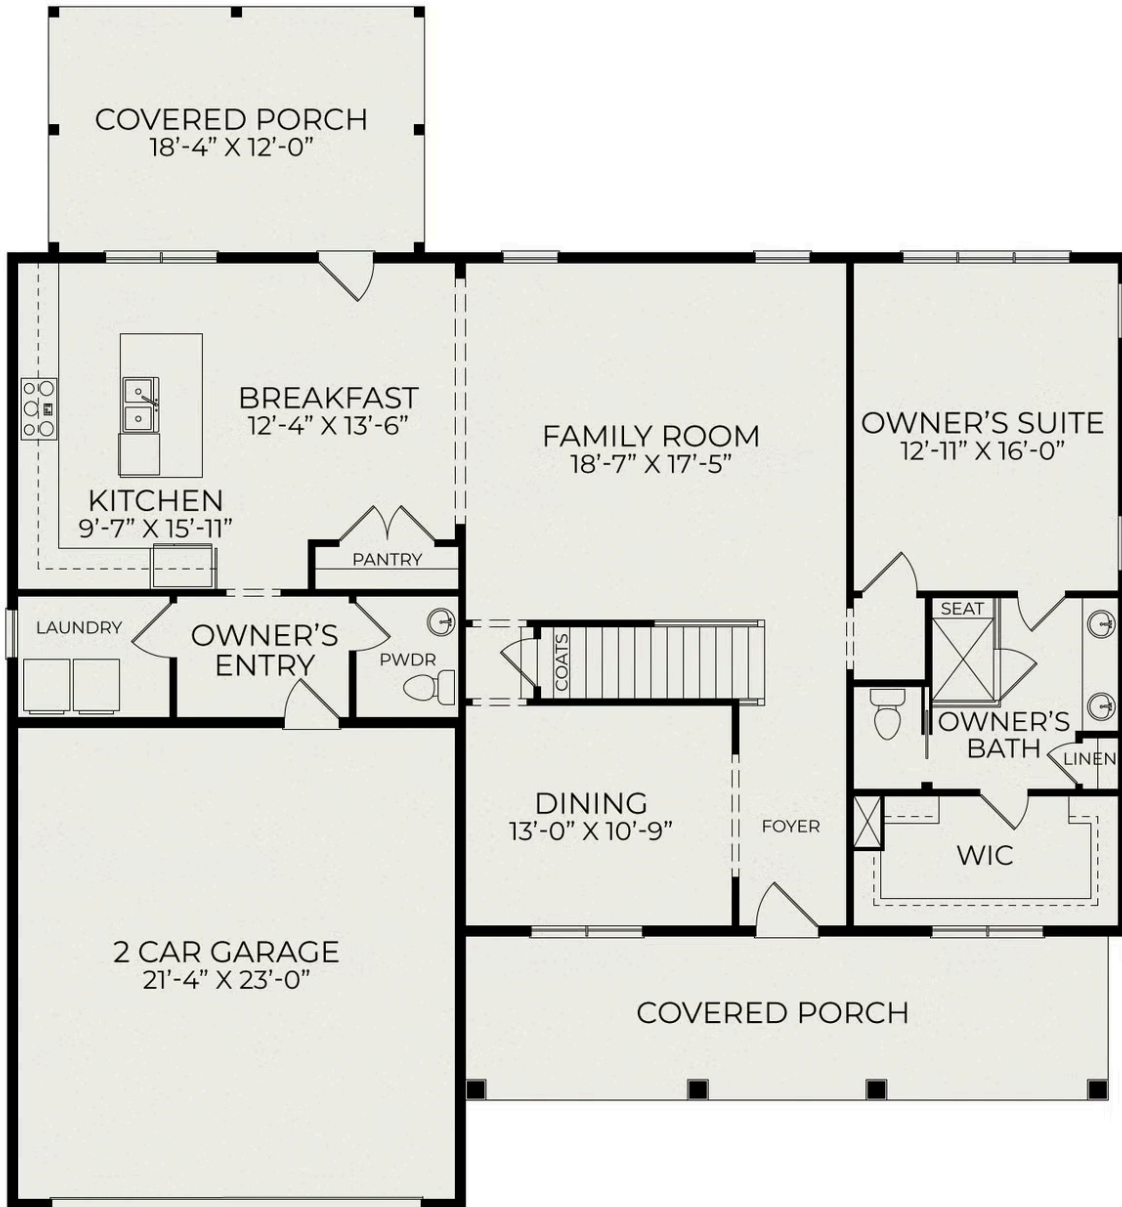

# Hillandale American Farmhouse

**Starting at \$725,000**

The View

**1 Elevations Available**

 3 bd

 2.5 ba

 2,219 sqft

First Floor

Second Floor