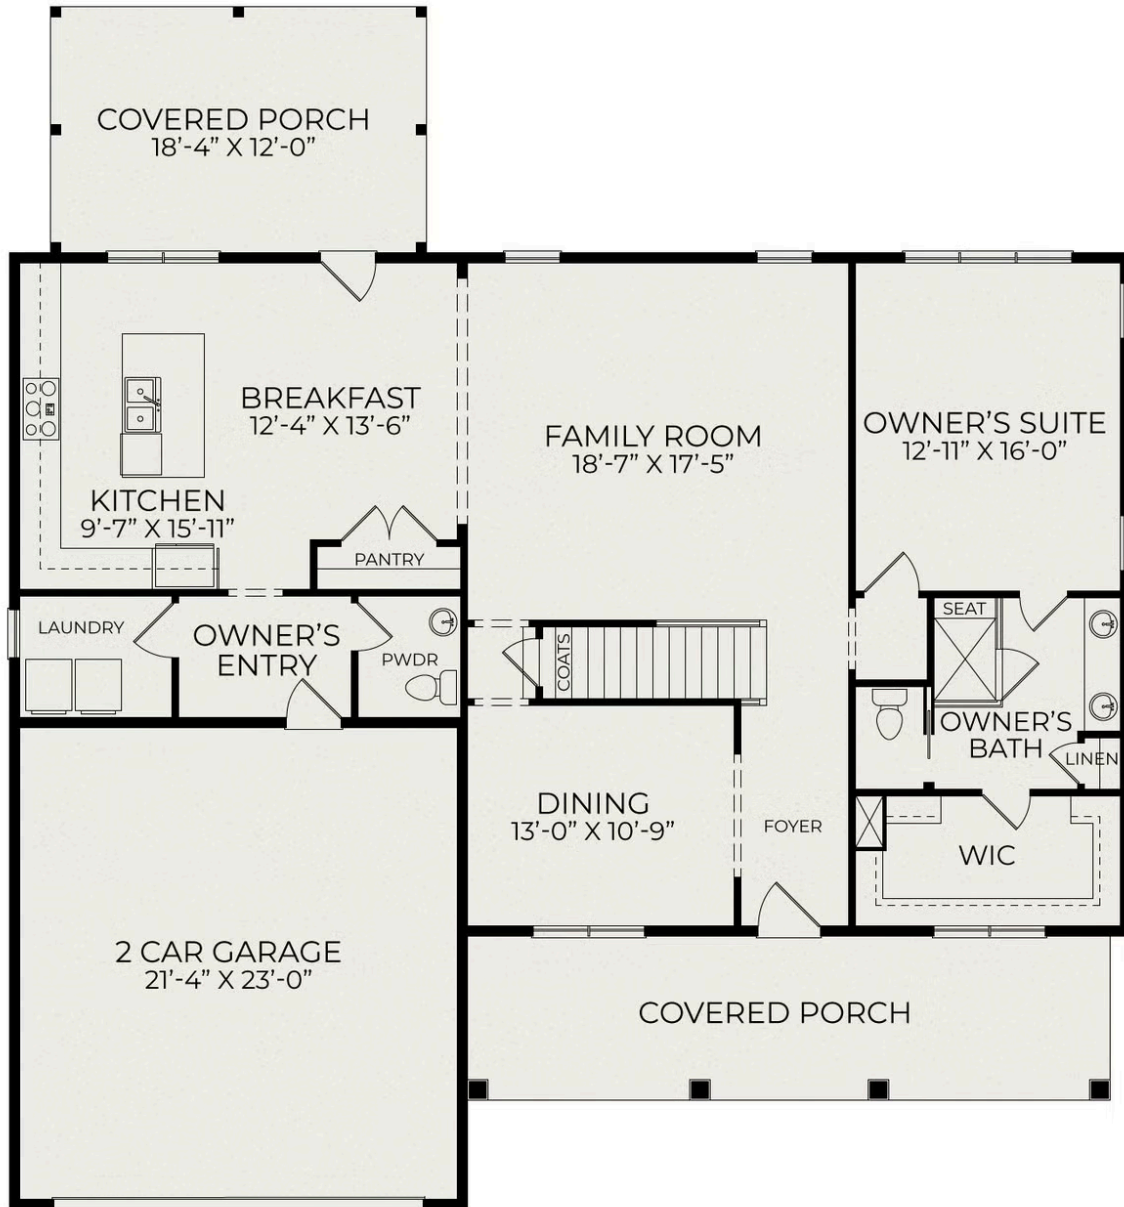

# Hillandale American Farmhouse

**Starting at \$725,000**

The View

**1 Elevations Available**

 3 bd

 2.5 ba

 2,219 sqft

First Floor

Second Floor