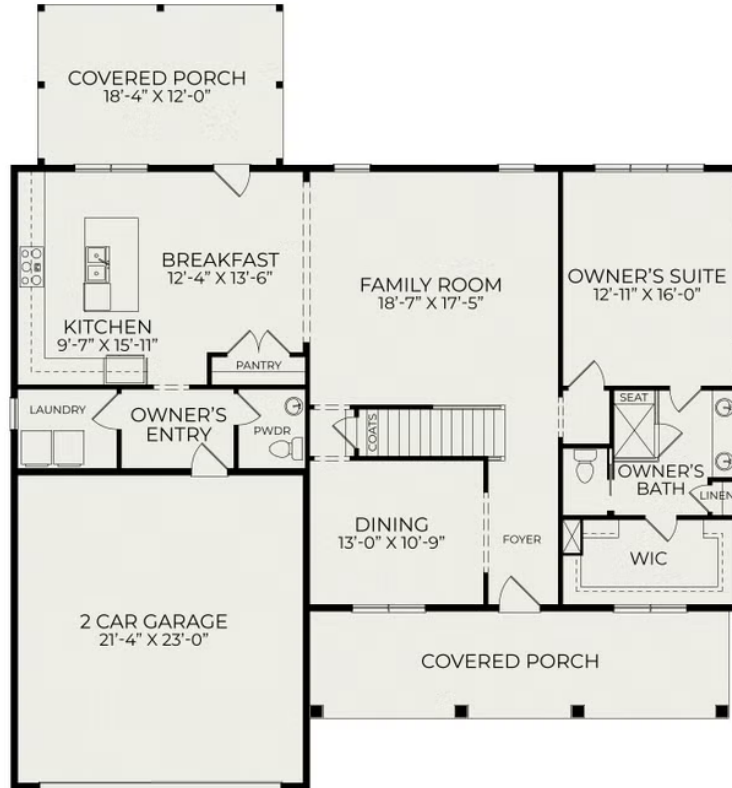

Hillandale American Farmhouse

Starting at \$725,000

The View

 3 bd

 2.5 ba

 2,219 sqft

First Floor

Second Floor