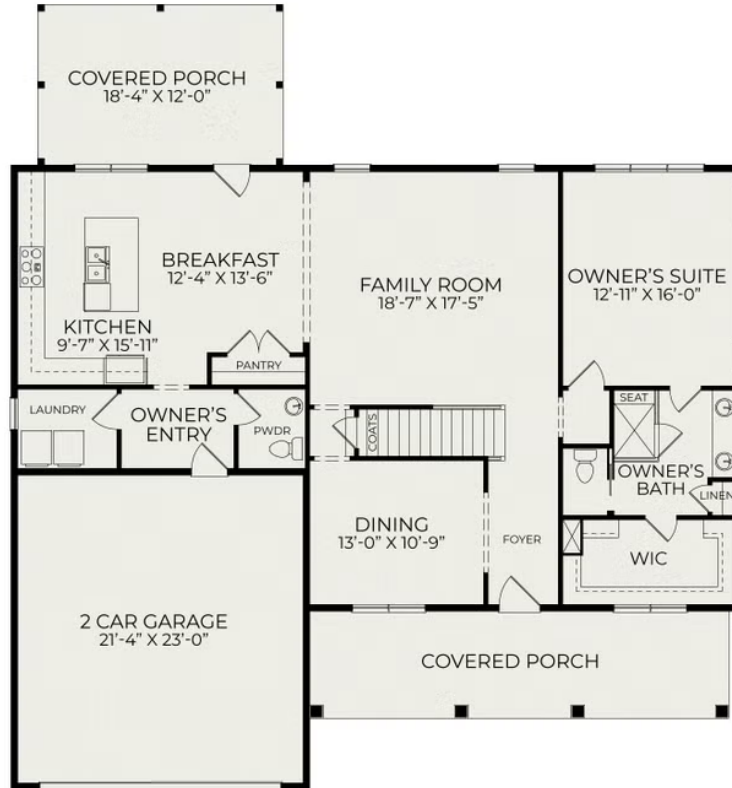

Hillandale American Farmhouse

Starting at \$725,000

The View

1 Elevations Available

 3 bd

 2.5 ba

 2,219 sqft

First Floor

Second Floor