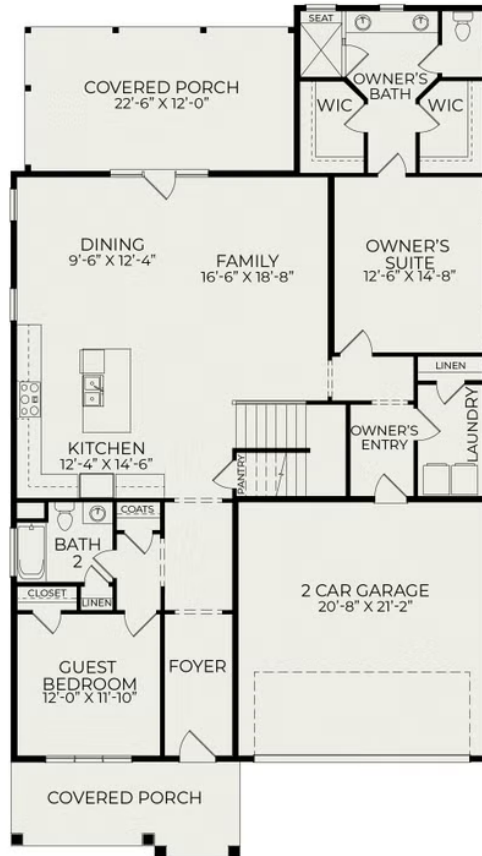

Harper American Farmhouse

Starting at \$770,000

The View

 4 bd

 3 ba

 2,792 sqft

First Floor

Second Floor