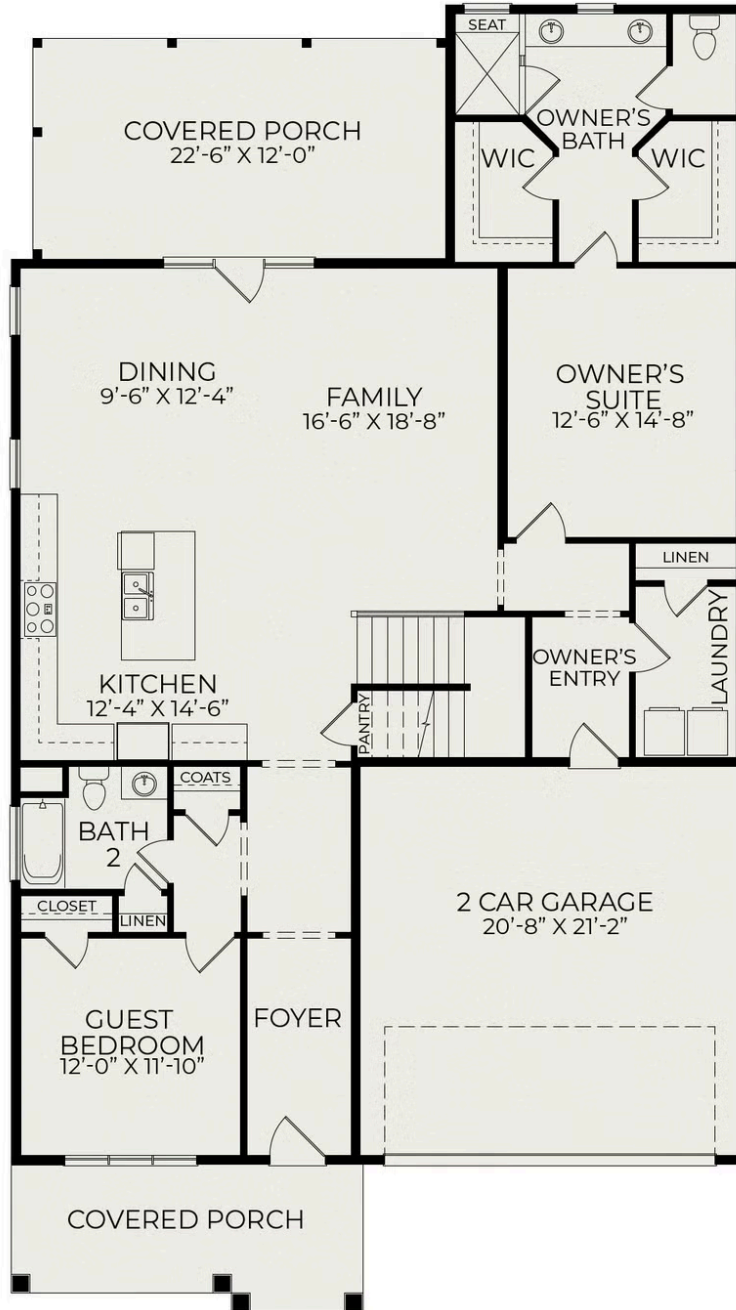

Harper American Farmhouse

Starting at \$770,000

The View

1 Elevations Available

 4 bd

 3 ba

 2,792 sqft

The Harper American Farmhouse at The View in Durham, NC.

First Floor

Second Floor