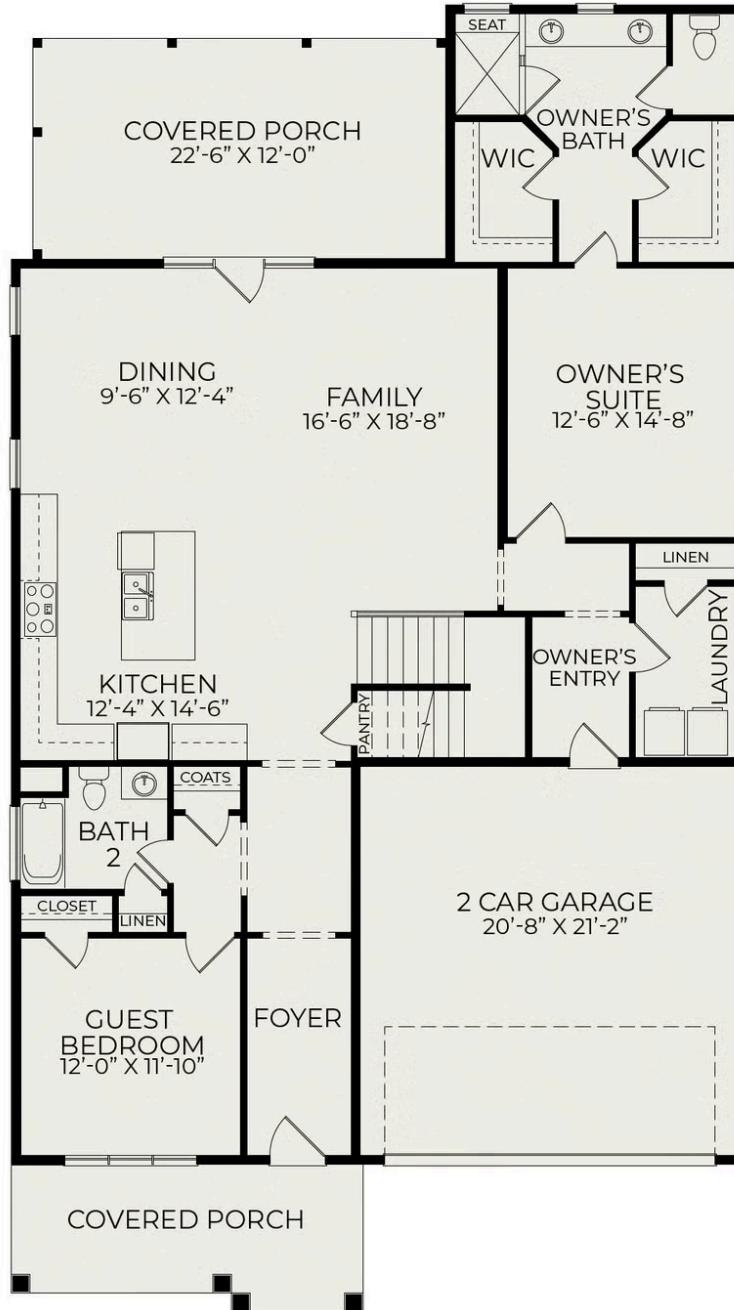

Harper American Farmhouse

Starting at \$770,000

The View

1 Elevations Available

 4 bd

 3 ba

 2,792 sqft

The Harper American Farmhouse at The View in Durham, NC.

First Floor

Second Floor