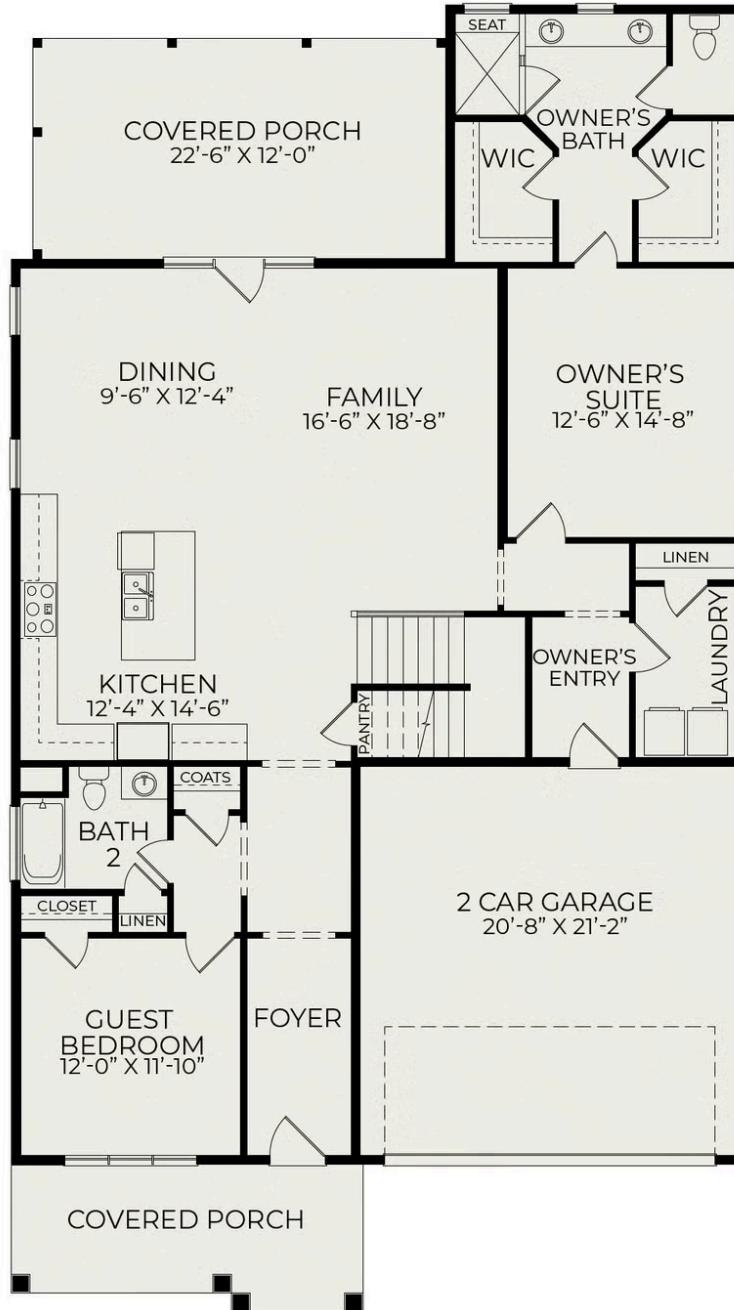

# Harper American Farmhouse

**Starting at \$770,000**

The View

**1 Elevations Available**

 4 bd

 3 ba

 2,792 sqft

The Harper American Farmhouse at The View in Durham, NC.

## First Floor

## Second Floor