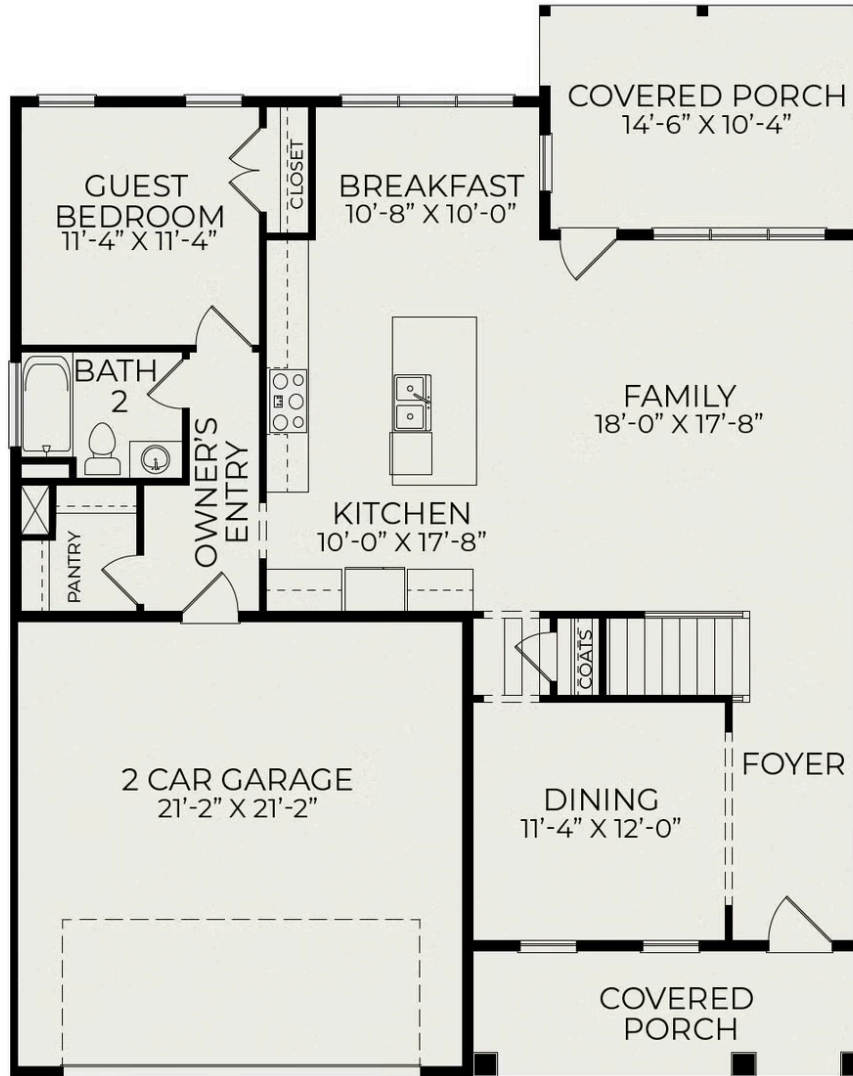

# Fairfield Craftsman

**Starting at \$775,000**

The View

**1 Elevations Available**

 4 bd

 3 ba

 2,615 sqft

First Floor

Second Floor

Optional Third Floor