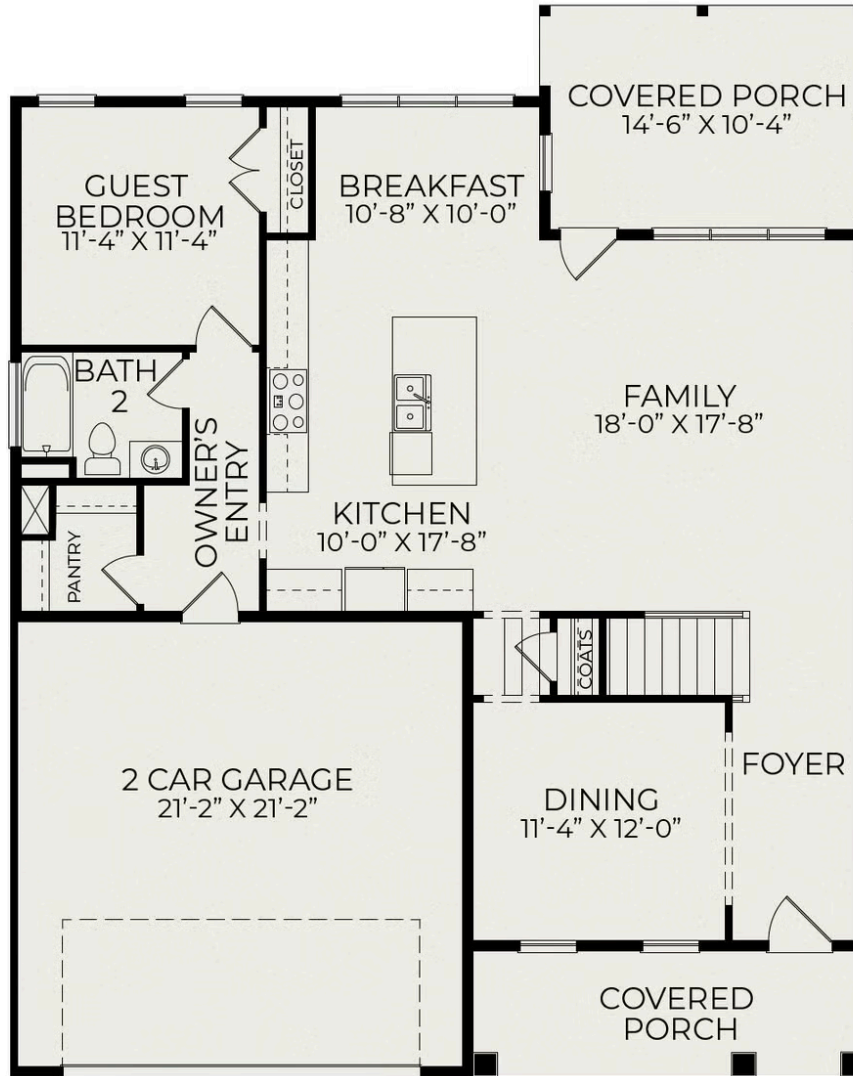

Fairfield Craftsman

Starting at \$775,000

The View

1 Elevations Available

 4 bd

 3 ba

 2,615 sqft

First Floor

Second Floor

Optional Third Floor