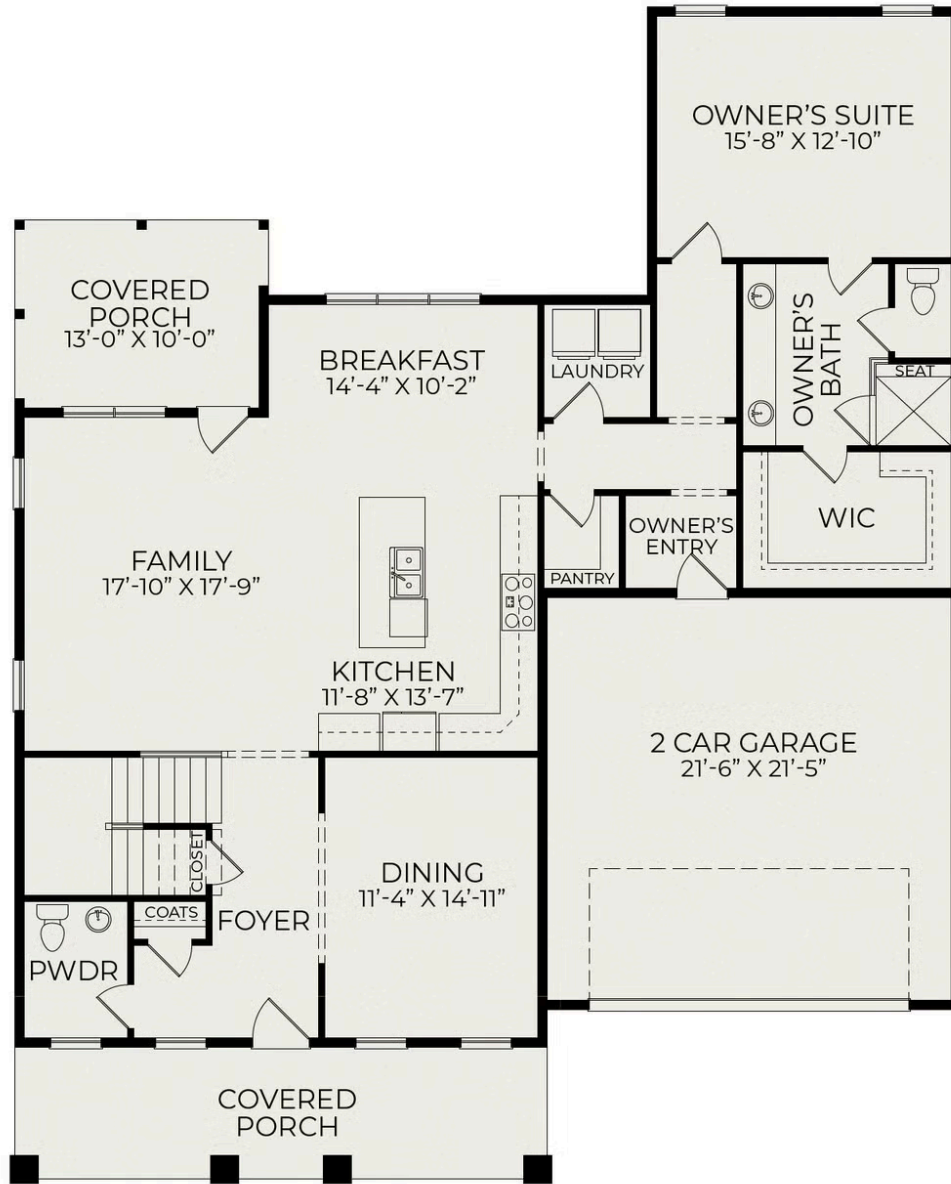

# Essington Craftsman Foursquare

**Starting at \$755,000**

The View

**1 Elevations Available**

 4 bd

 2.5 ba

 2,534 sqft

First Floor

Second Floor