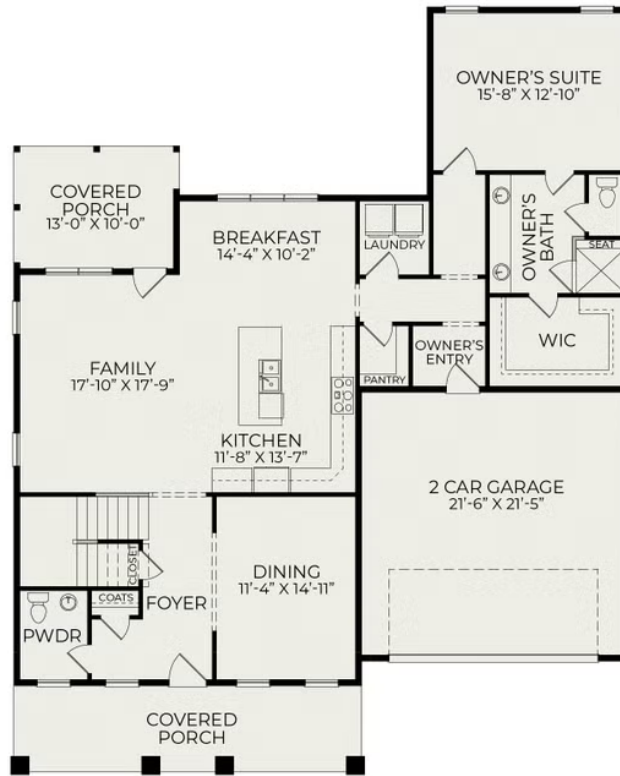

Essington Craftsman Foursquare

Starting at \$755,000

The View

 4 bd

 2.5 ba

 2,534 sqft

First Floor

Second Floor