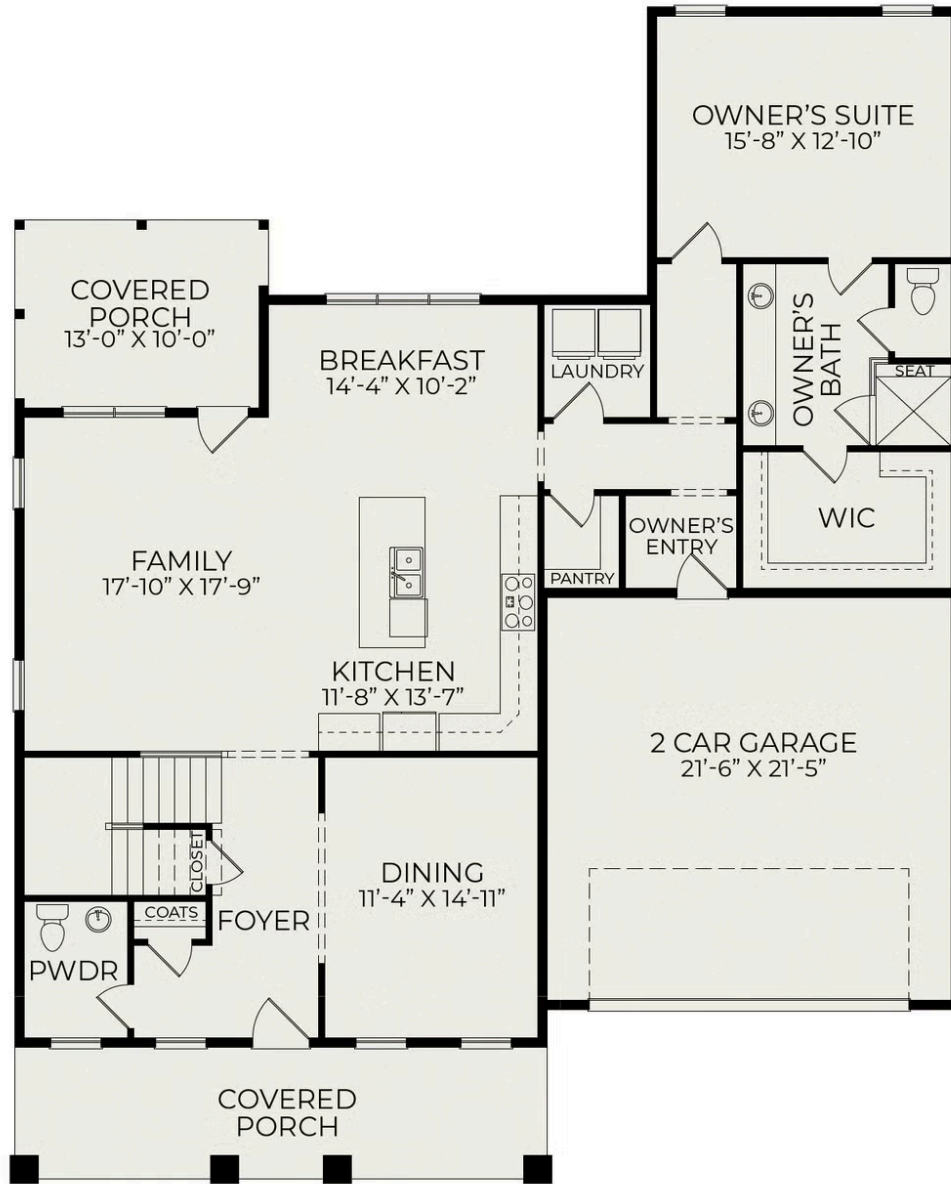

Essington Craftsman Foursquare

Starting at \$755,000

The View

1 Elevations Available

 4 bd

 2.5 ba

 2,534 sqft

First Floor

Second Floor