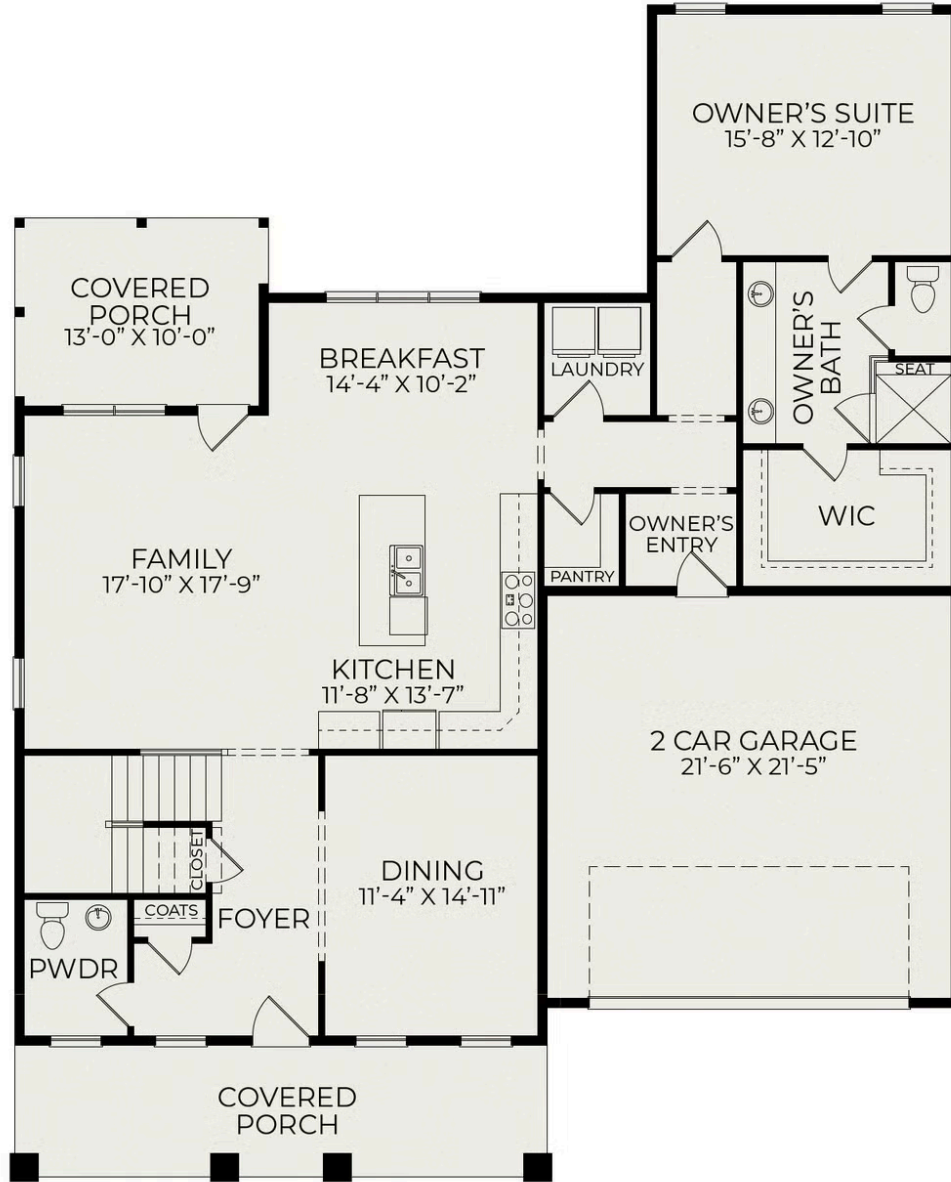

# Essington Craftsman Foursquare

**Starting at \$755,000**

The View

**1 Elevations Available**

 4 bd

 2.5 ba

 2,534 sqft

First Floor

Second Floor