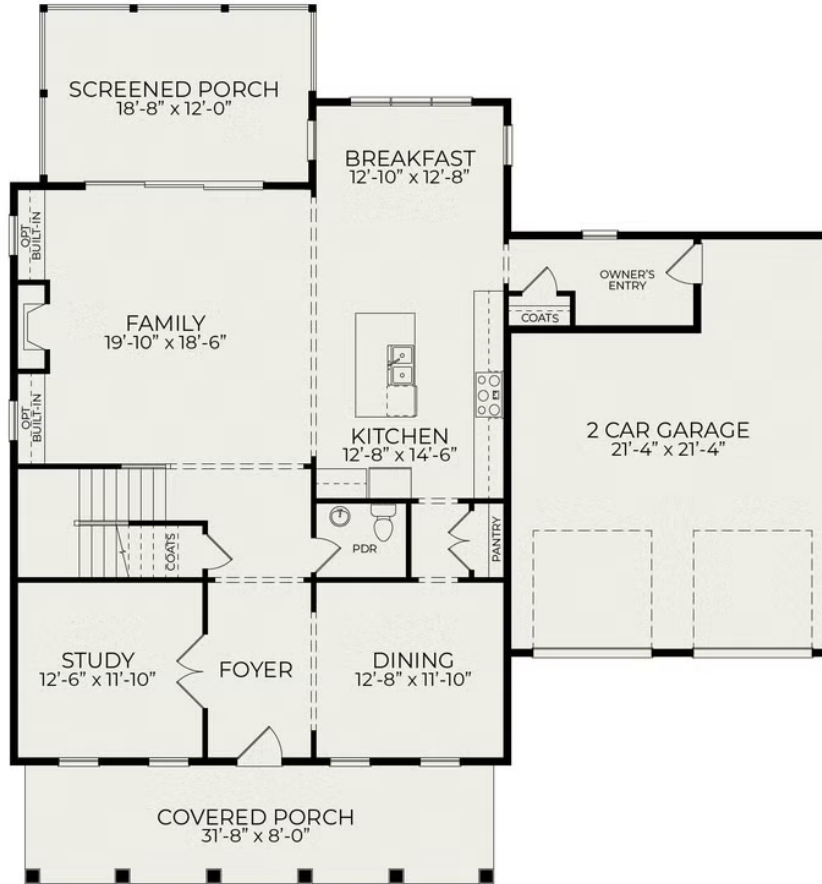

6063 Scalybark Road

\$817,000

BEDROOMS: 4

BATHS: 2 full, 1 half

SQFT: 3,091

COMMUNITY: The View

FLOOR PLAN: Azalea American Farmhouse

Now is the perfect time to make your dream home a reality. We are offering a \$20,000 buyer incentive on this single-family home when you work with our preferred lender.

Construction Update: August 2024

Construction Update: August 2024

First Floor

Second Floor