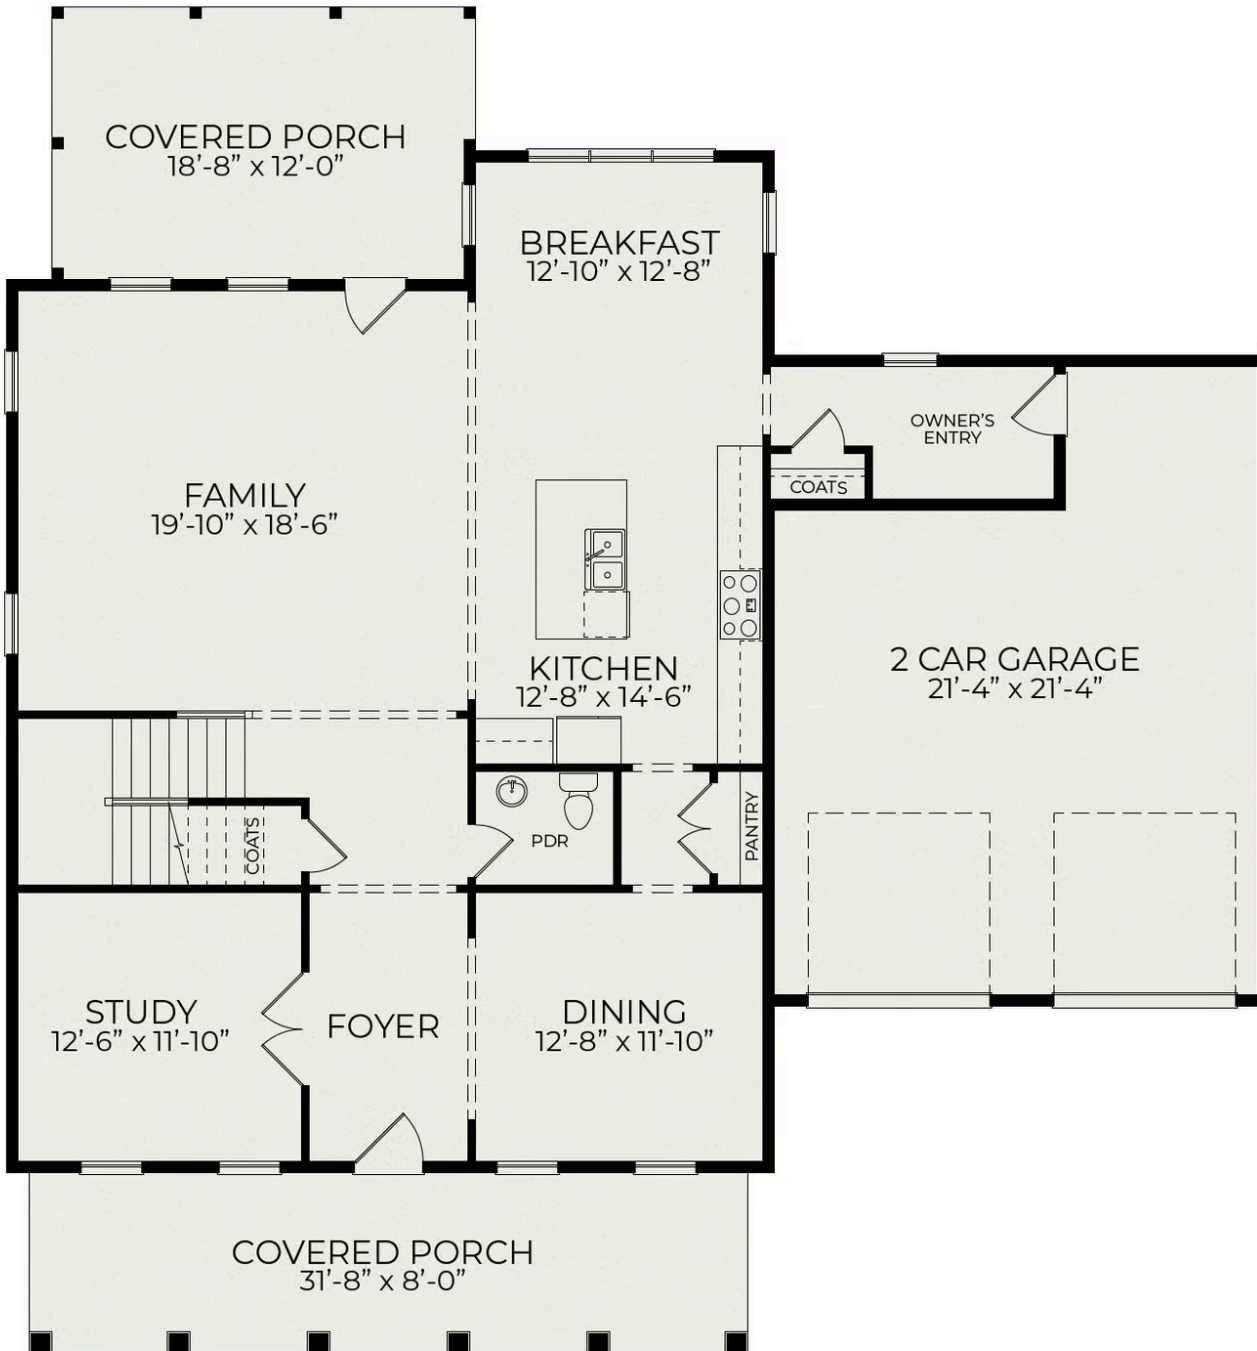

Azalea American Farmhouse

Starting at \$790,000

The View

1 Elevations Available

 4 bd

 2.5 ba

 3,086 sqft

First Floor

Second Floor