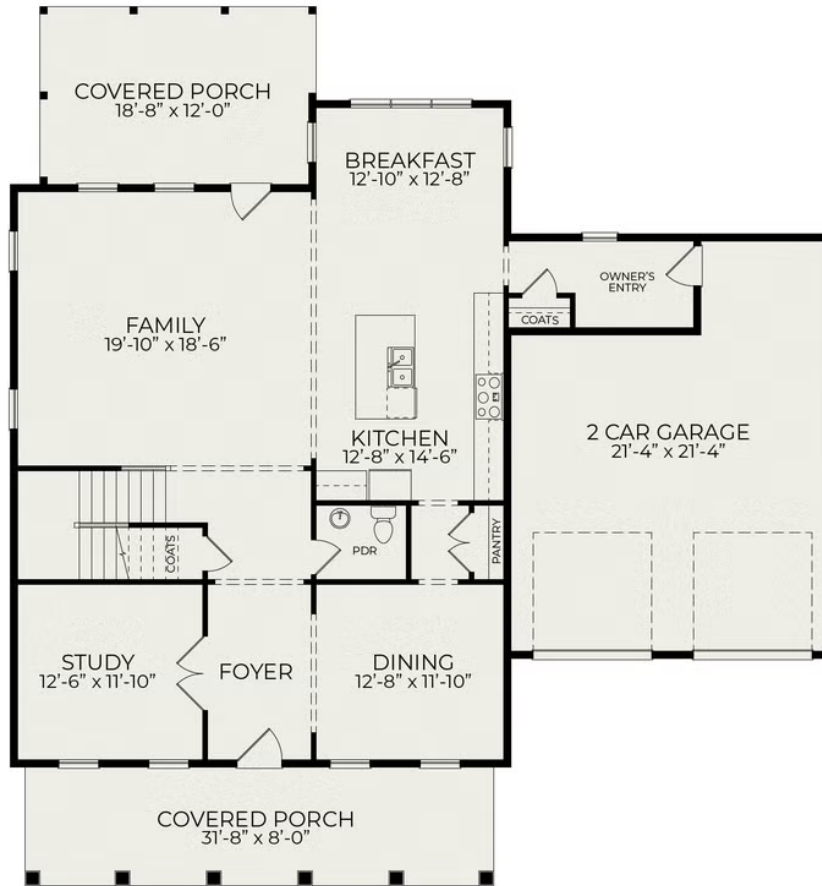

Azalea American Farmhouse

Starting at \$790,000

The View

 4 bd

 2.5 ba

 3,086 sqft

First Floor

Second Floor