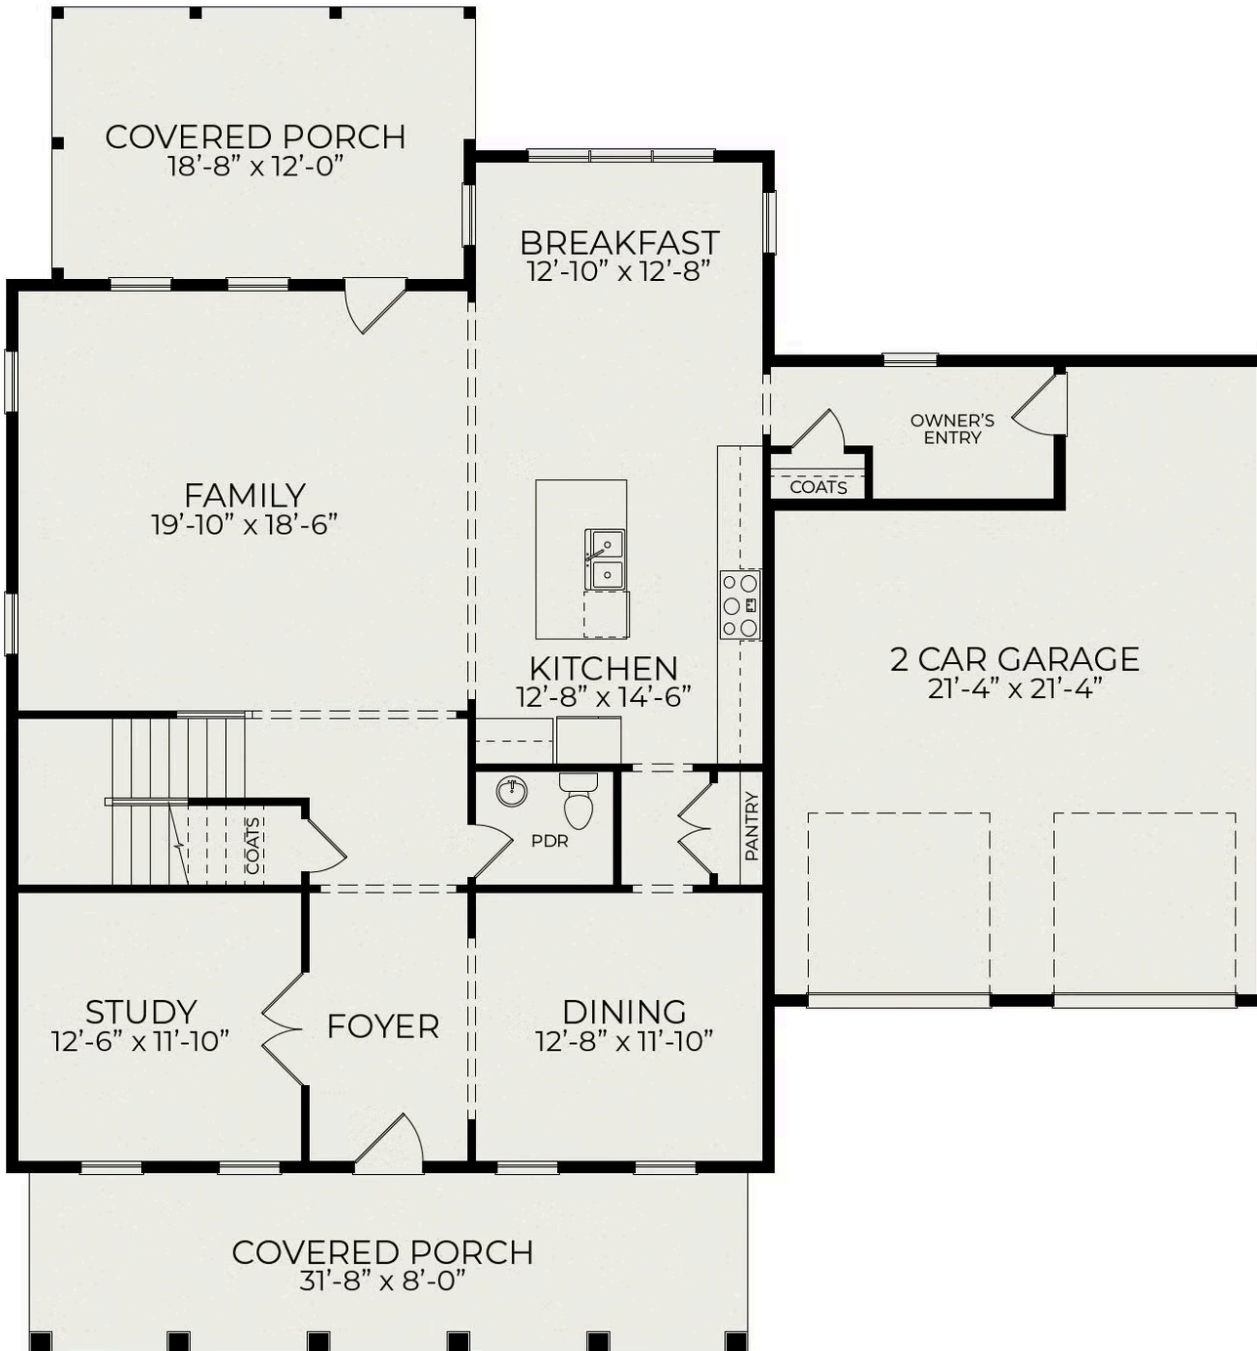

# Azalea American Farmhouse

**Starting at \$790,000**

The View

**1 Elevations Available**

 4 bd

 2.5 ba

 3,086 sqft

## First Floor

## Second Floor