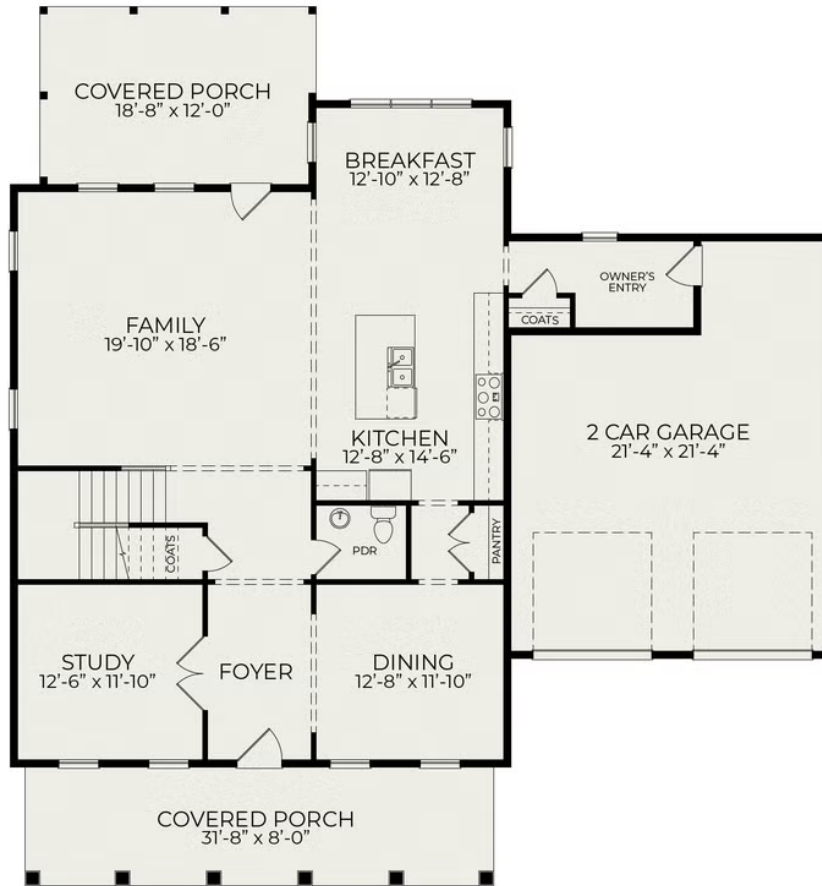

# Azalea American Farmhouse

**Starting at \$790,000**

The View

**1 Elevations Available**

 4 bd

 2.5 ba

 3,086 sqft

## First Floor

## Second Floor