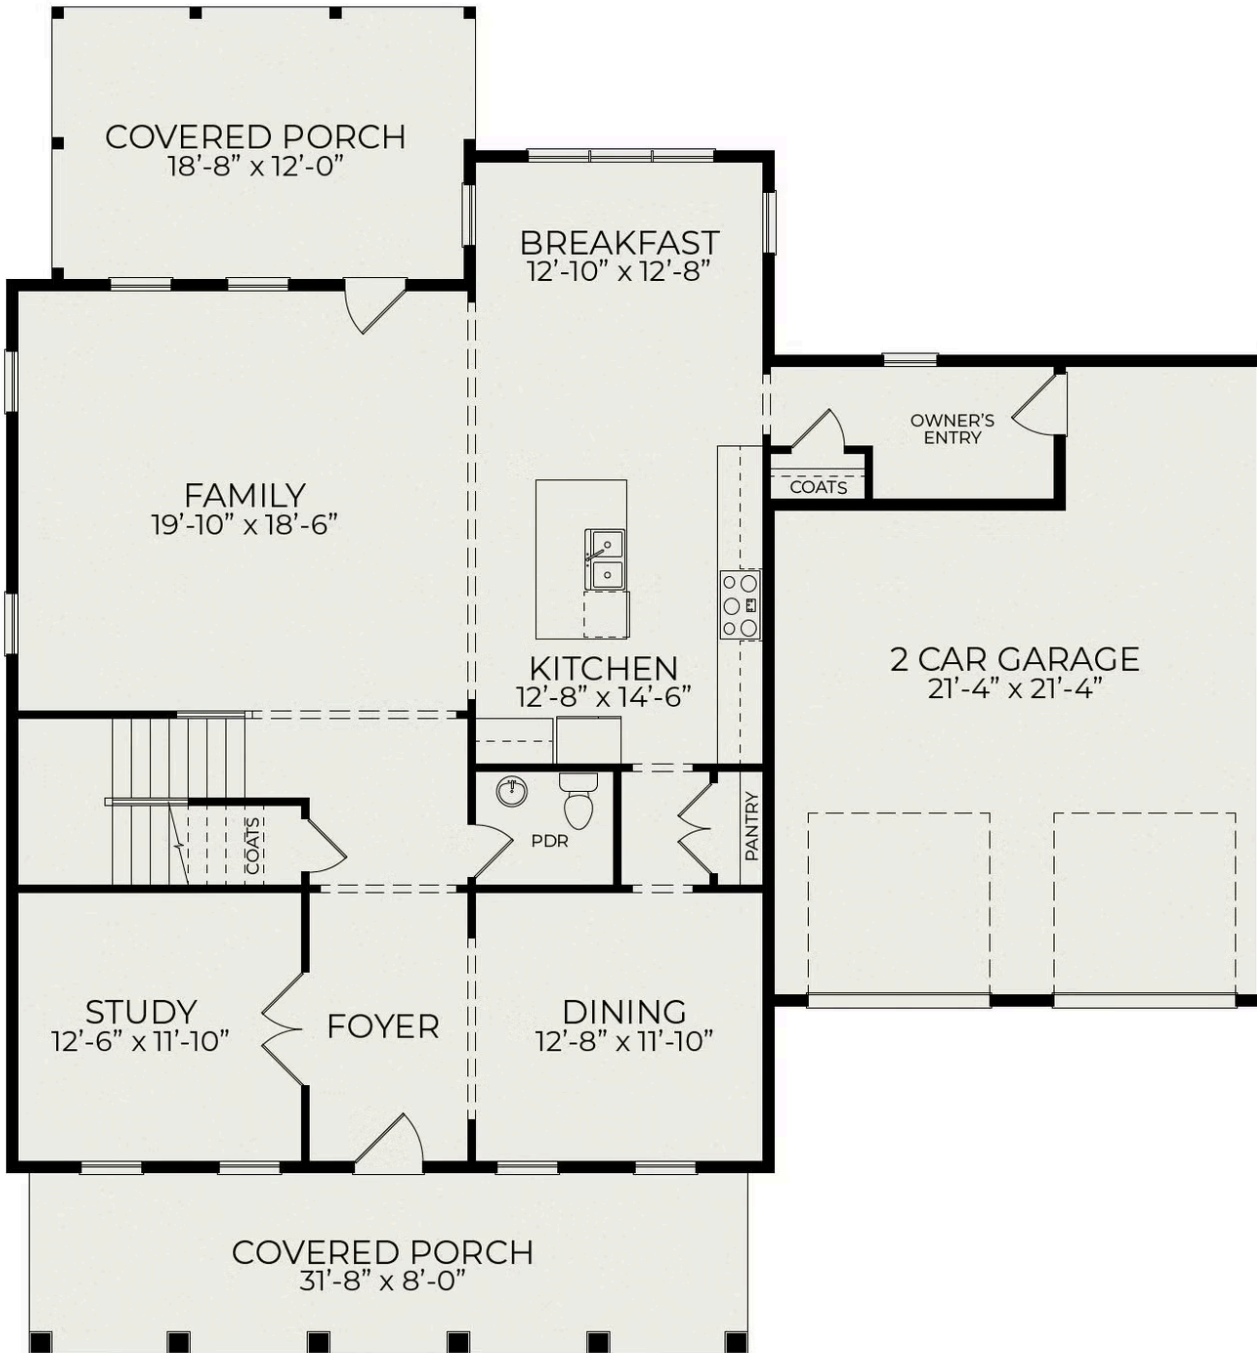

# Azalea American Farmhouse

**Starting at \$790,000**

The View

**1 Elevations Available**

 4 bd

 2.5 ba

 3,086 sqft

## First Floor

## Second Floor