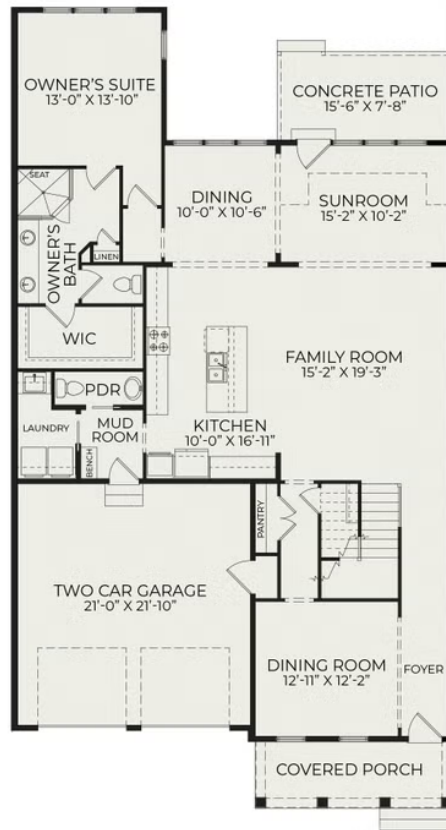

1047 Coldspring Circle

\$882,000

BEDROOMS: 3

BATHS: 2 full, 1 half

SQFT: 2,921

COMMUNITY: Bronze Leaf at Croasdaile Farm

FLOOR PLAN: Townhome B Interior

MLS: 10016224

Exterior Image

First Floor

Second Floor