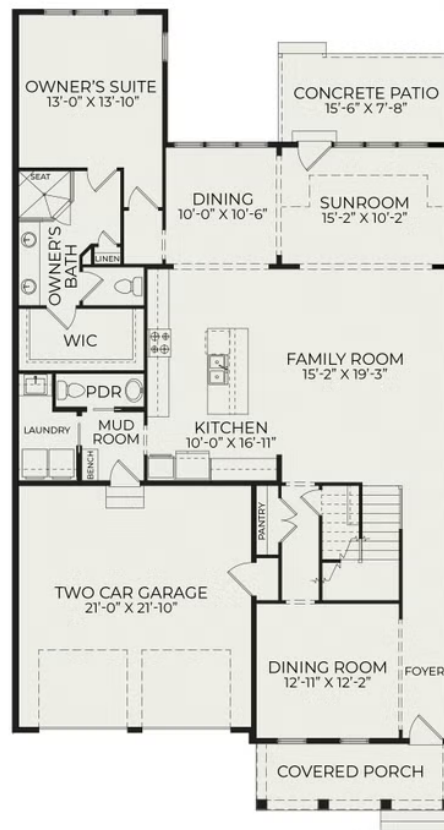

1045 Coldspring Circle

\$878,000

BEDROOMS: 3

BATHS: 2 full, 1 half

SQFT: 2,921

COMMUNITY: Bronze Leaf at Croasdaile Farm

FLOOR PLAN: Townhome B Interior

MLS: 10016227

Exterior Image

Construction Update:
September 2024

Construction Update:
September 2024

First Floor

Second Floor