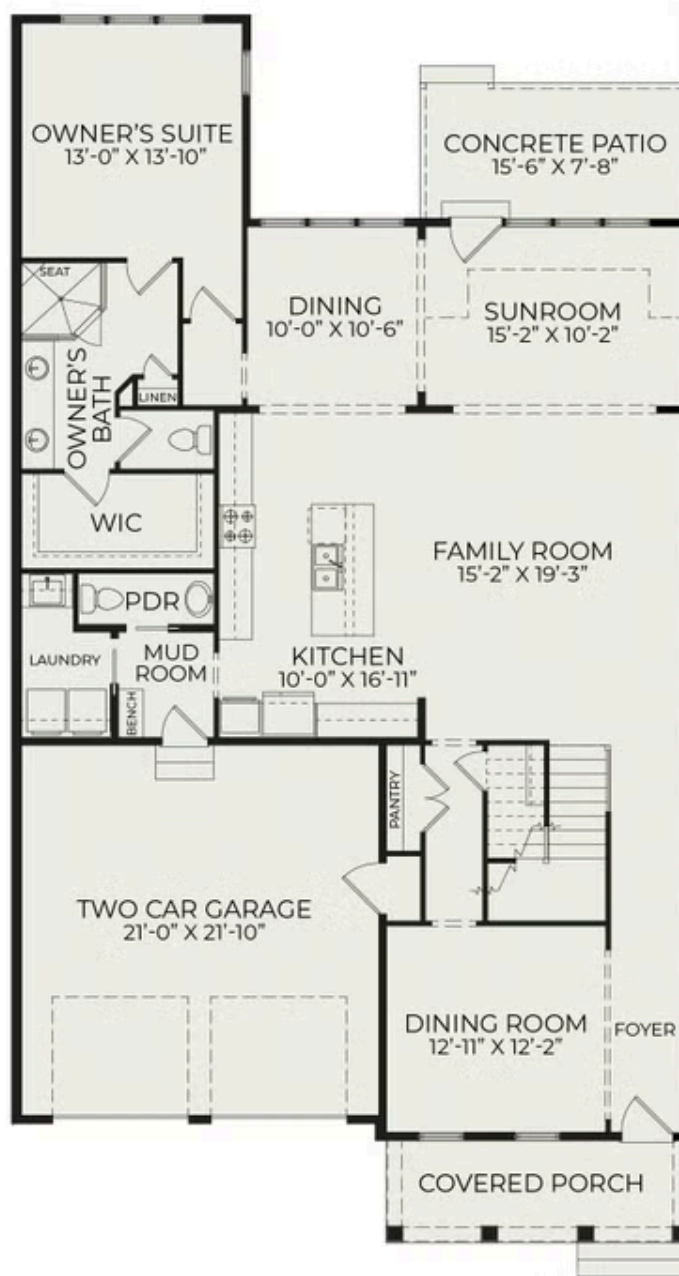

## 1011 Coldspring Circle

**\$1,020,000**

**2 Elevations Available**

**BEDROOMS: 3**

**BATHS: 2 full, 1 half**

**SQFT: 3,092**

**COMMUNITY: Bronze Leaf at Croasdaile Farm**

**FLOOR PLAN: Townhome B Interior**

Townhome B Interior

Townhome B Interior

## First Floor (Optional Sun Room)

Second Floor