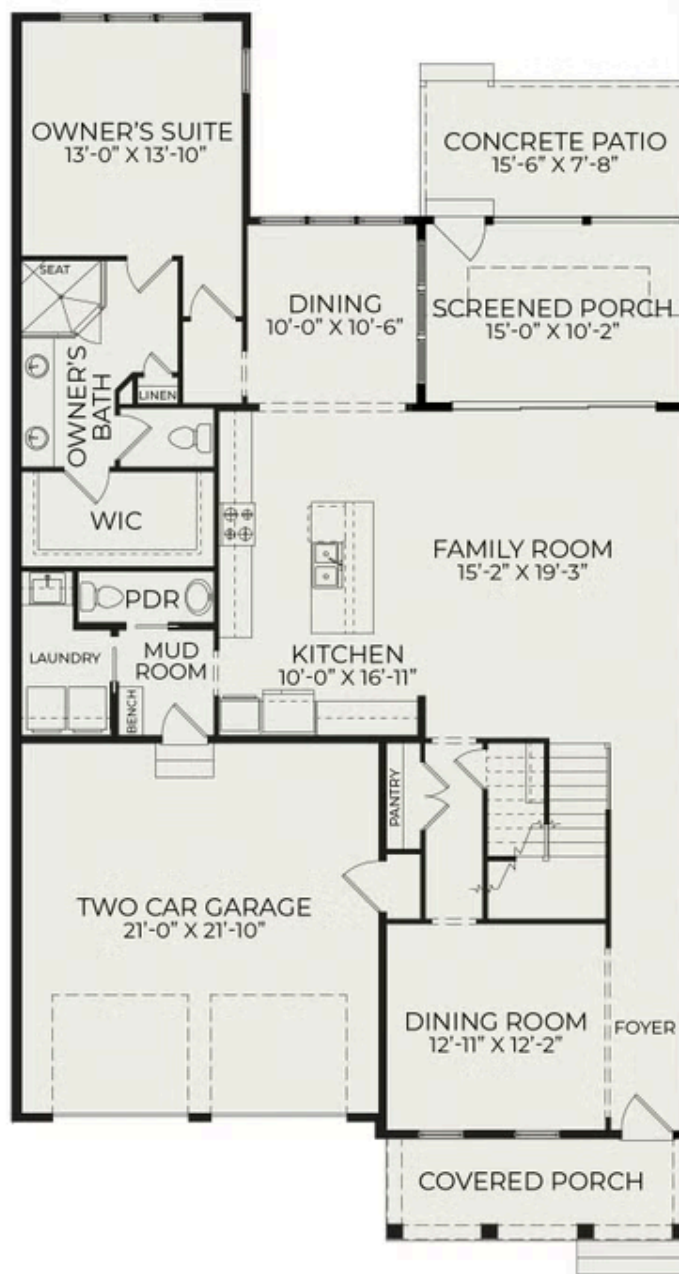

1003 Coldspring Circle

\$999,000

2 Elevations Available

BEDROOMS: 3

BATHS: 2 full, 1 half

SQFT: 3,092

COMMUNITY: Bronze Leaf at
Croasdaile Farm

FLOOR PLAN: Townhome B
Interior

Spanning two stories, this townhome embodies contemporary living with an open-concept design that seamlessly connects the family room, kitchen, and dining area. The spacious screened porch off the back of the home invites natural light and offers a delightful extension of the living space. The first floor is dedicated to comfort and luxury, featuring the owner's suite with a spacious walk-in closet, double vanities, and a standing fully tiled shower. Additional highlights on the first floor include a formal dining room, a laundry room, mudroom, and a powder room, ensuring both practicality and style. The second floor unveils a versatile rec room, a powder room for added convenience, two additional bedrooms, and a shared full bathroom. Ample storage is provided with a walk-in attic, and the townhome is complemented by an

Townhome B Interior

Example of completed Bronze
Leaf townhome

Example of completed Bronze
Leaf townhome

First Floor

Second Floor