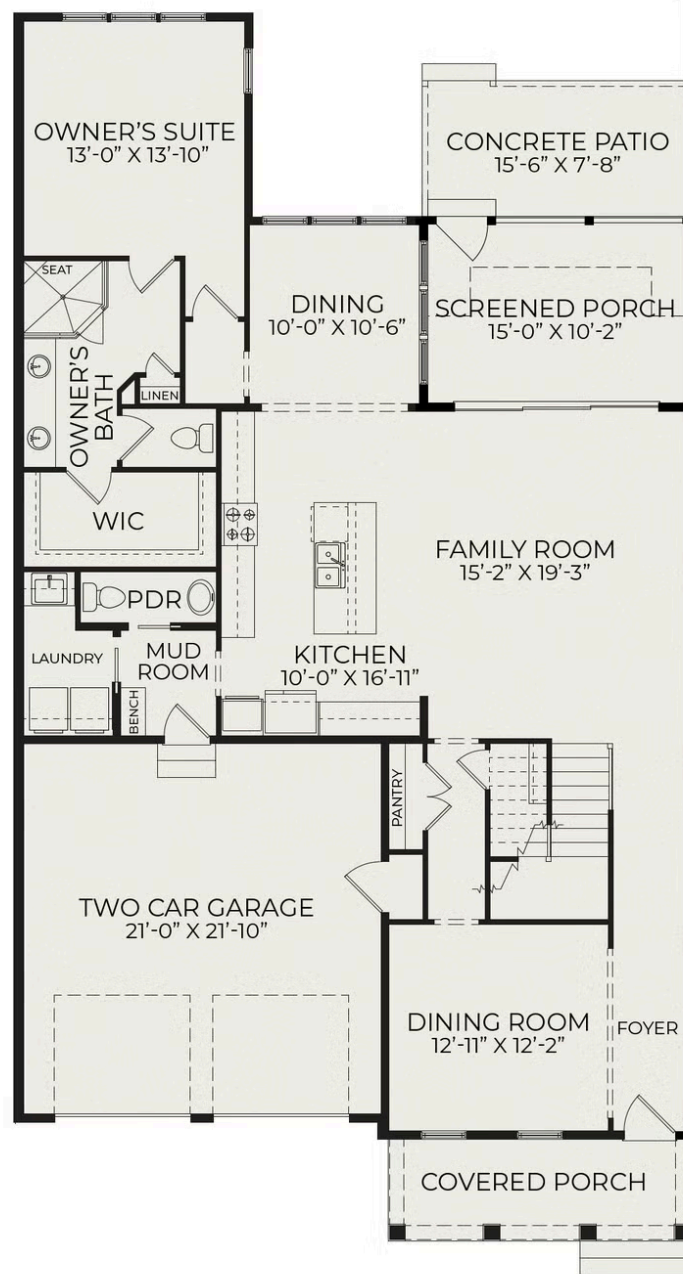

Townhome B Interior

Starting at \$949,000

Bronze Leaf at Croasdaile Farm
2 Elevations Available

 3 bd

 3 ba

 3,092 sqft

Townhome B Interior

Townhome B Interior

First Floor

Second Floor

First Floor (Optional Sun Room)