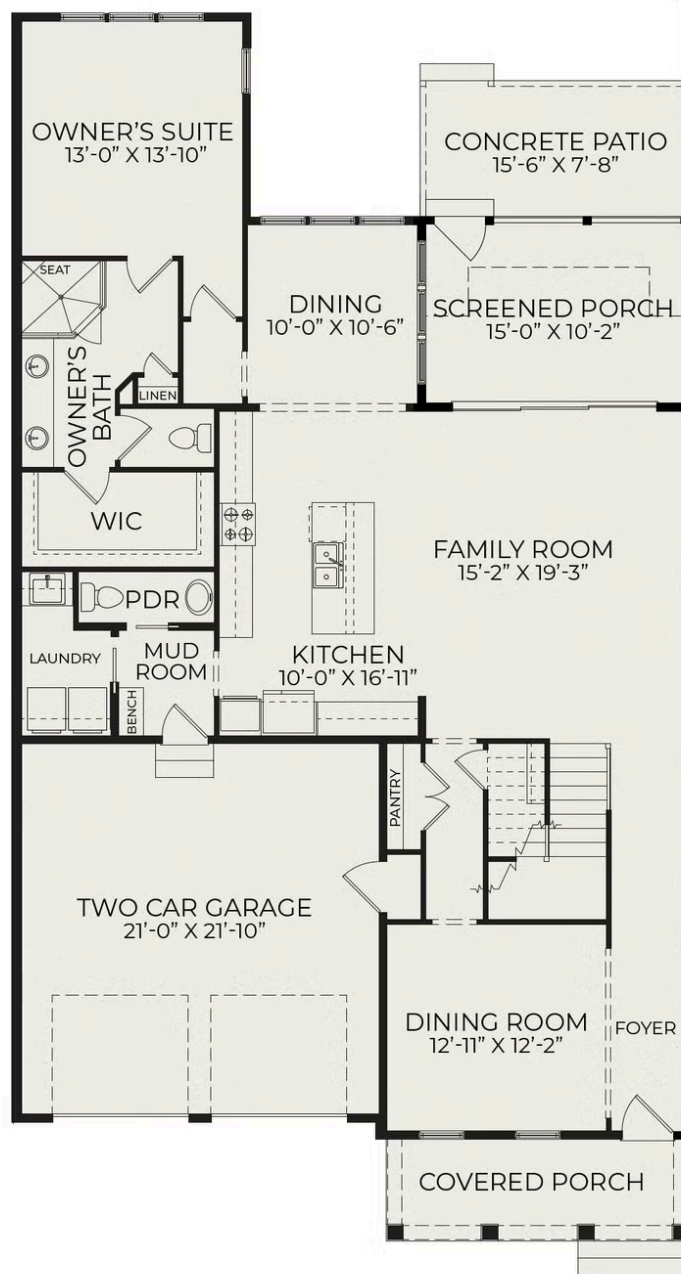

Townhome B Interior

Starting at \$949,000

Bronze Leaf at Croasdaile Farm
2 Elevations Available

 3 bd

 3 ba

 3,092 sqft

Townhome B Interior

Townhome B Interior

First Floor

Second Floor

First Floor (Optional Sun Room)