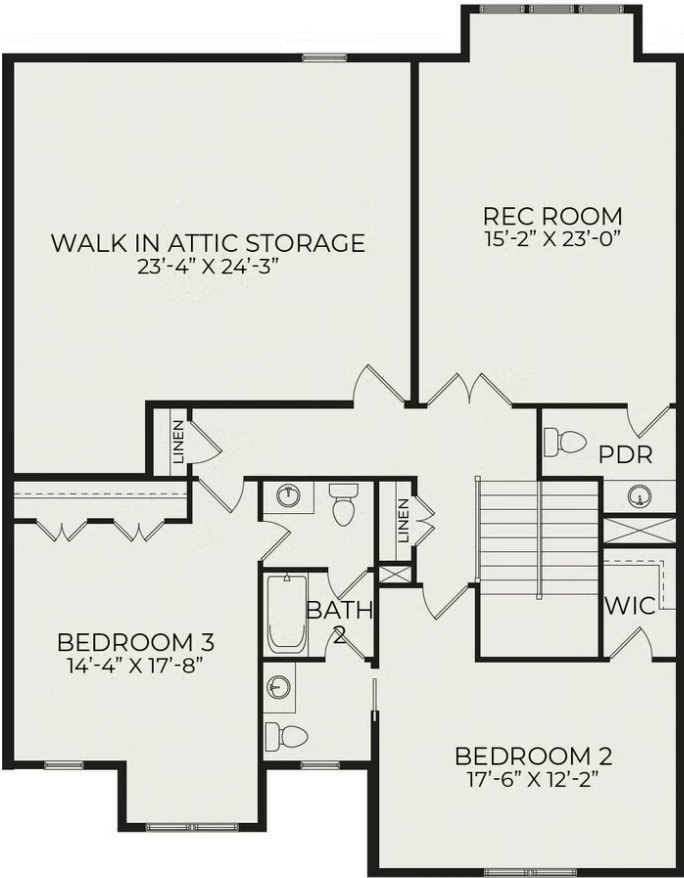

Townhome B Interior

Starting at \$949,000

Bronze Leaf at Croasdaile Farm
2 Elevations Available

 3 bd

 3 ba

 3,092 sqft

Townhome B Interior

Townhome B Interior

First Floor

Second Floor

First Floor (Optional Sun Room)