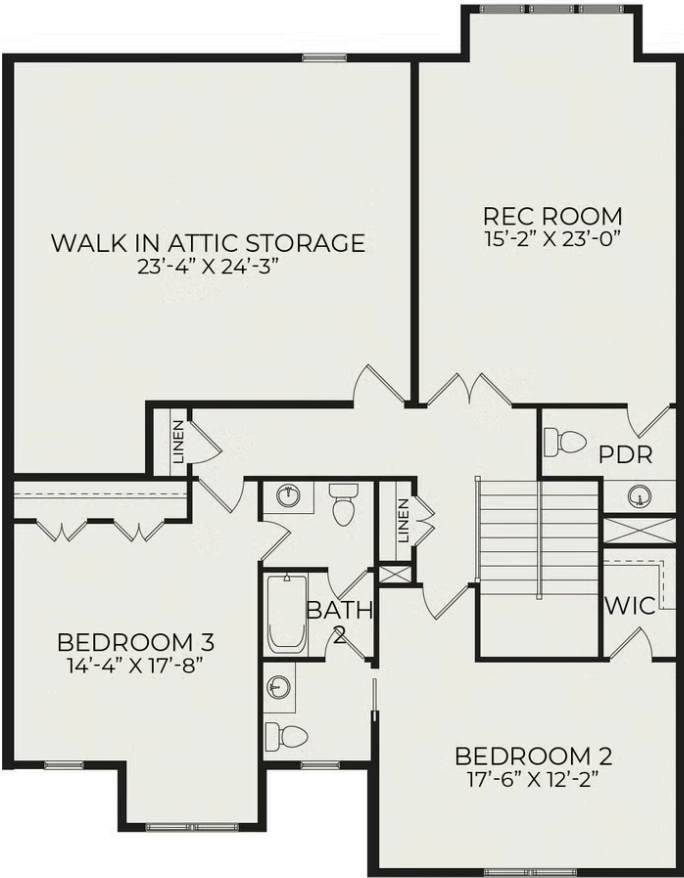

Townhome B Interior

Starting at \$949,000

Bronze Leaf at Croasdaile Farm
2 Elevations Available

-  3 bd
-  3 ba
-  3,092 sqft

Townhome B Interior

Townhome B Interior

First Floor

Second Floor

First Floor (Optional Sun Room)