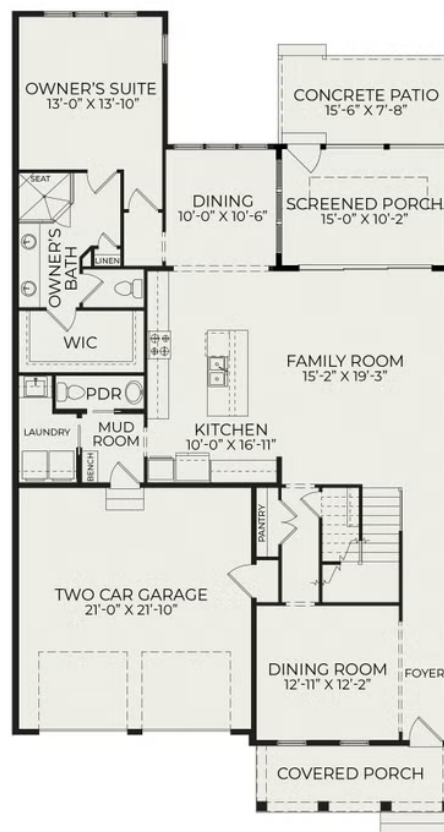

Townhome B Interior

Starting at \$850,000

Bronze Leaf at Croasdaile Farm
1 Elevations Available

 **3** bd

 **3** ba

 **3,092** sqft

Townhome B Interior

First Floor

Second Floor

First Floor (Optional Sun Room)