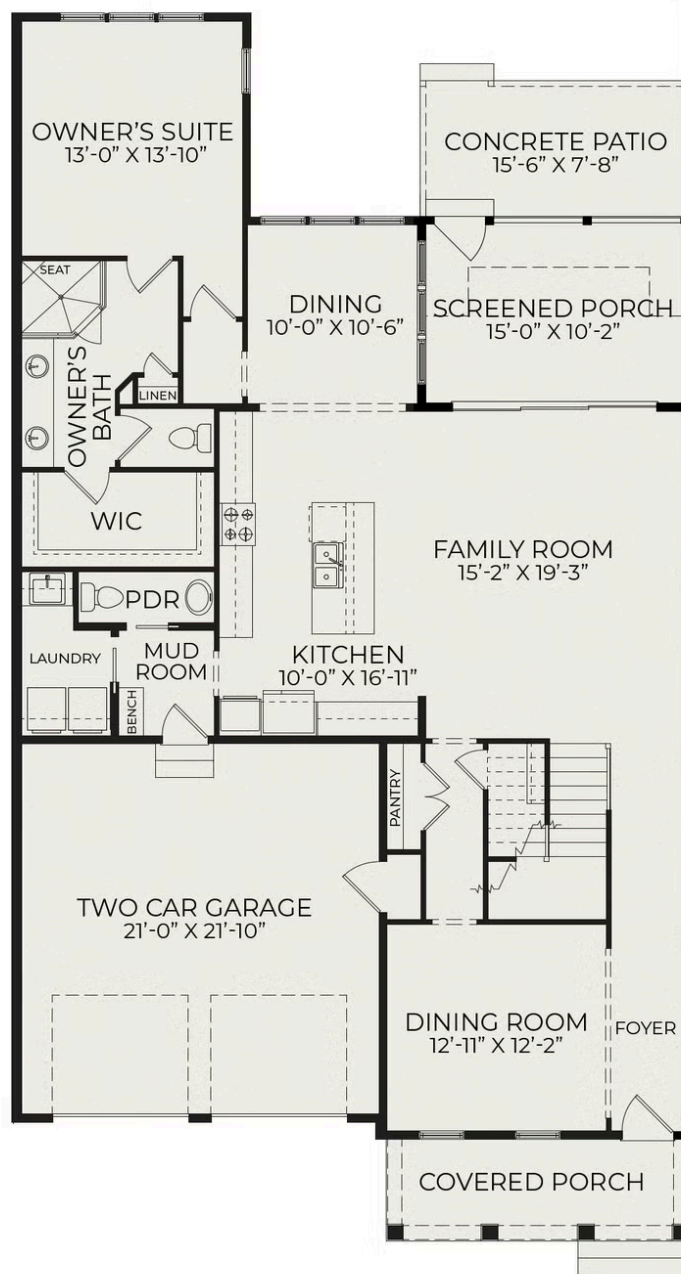

Townhome B Interior

Starting at \$949,000

Bronze Leaf at Croasdaile Farm
2 Elevations Available

-  3 bd
-  3 ba
-  3,092 sqft

Townhome B Interior

Townhome B Interior

First Floor

Second Floor

First Floor (Optional Sun Room)