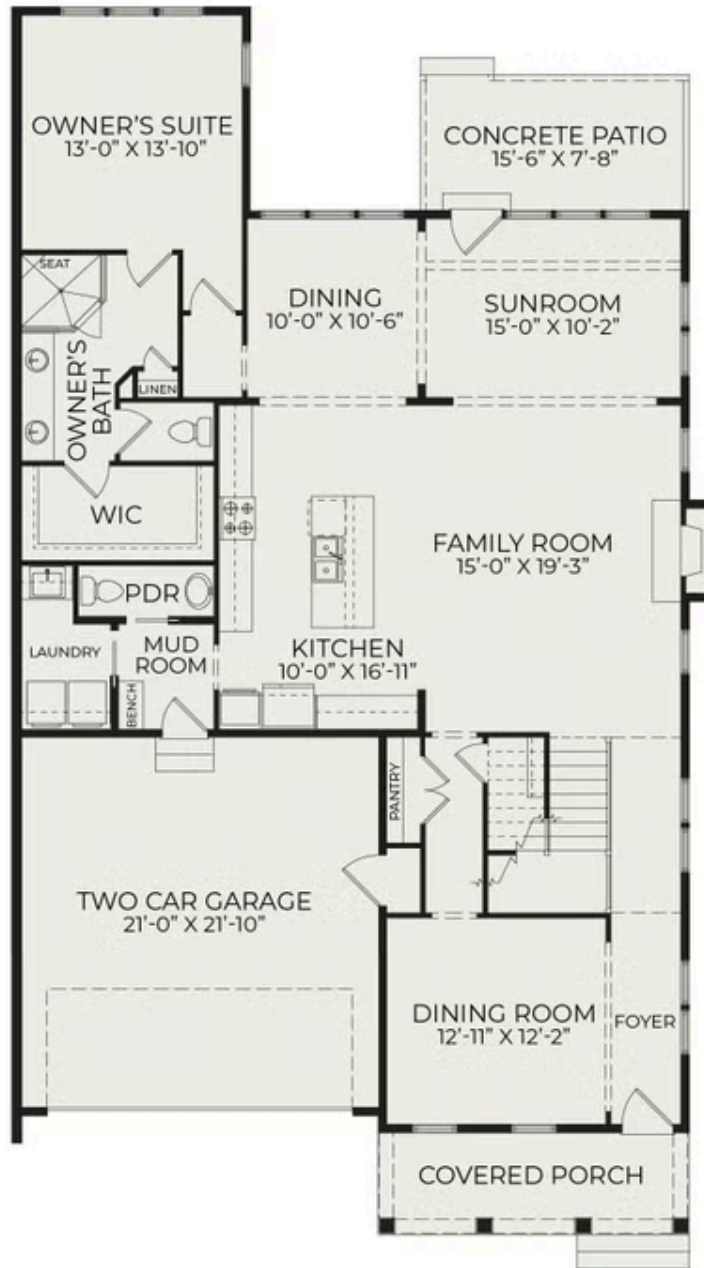

1007 Coldspring Circle

\$1,049,000

2 Elevations Available

BEDROOMS: 3

BATHS: 2 full, 1 half

SQFT: 2,921

COMMUNITY: Bronze Leaf at
Croasdaile Farm

FLOOR PLAN: Townhome B
Exterior

Spanning two stories, this townhome embodies contemporary living with an open-concept design that seamlessly connects the family room, kitchen, and dining area. The spacious sunroom off the back of the home invites natural light and offers a delightful extension of the living space. The first floor is dedicated to comfort and luxury, featuring the owner's suite with a spacious walk-in closet, double vanities, and a standing fully tiled shower. Additional highlights on the first floor include a formal dining room, a laundry room, mudroom, and a powder room, ensuring both practicality and style. The second floor unveils a versatile rec room, a powder room for added convenience, two additional bedrooms, and a shared full bathroom. Ample storage is provided with a walk-in attic, and the townhome is complemented by an

Townhome B Exterior

Example of completed Bronze
Leaf townhome

Example of completed Bronze
Leaf townhome

First Floor

Second Floor