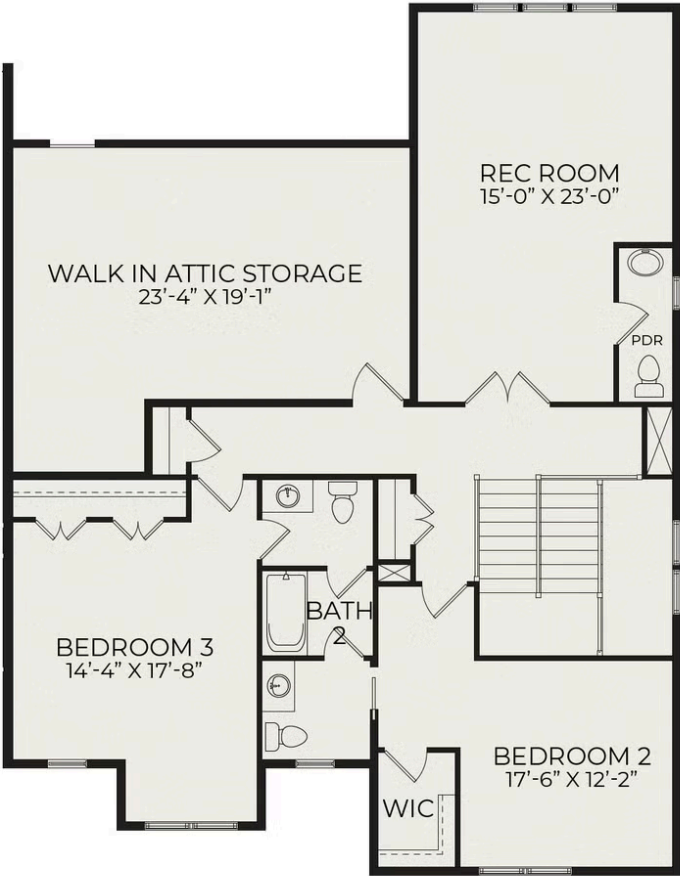

Townhome B Exterior

Starting at \$969,000

Bronze Leaf at Croasdaile Farm
2 Elevations Available

 3 bd

 3 ba

 2,921 sqft

Townhome B Exterior

Townhome B Exterior

First Floor

Second Floor

First Floor (Optional Sun Room)