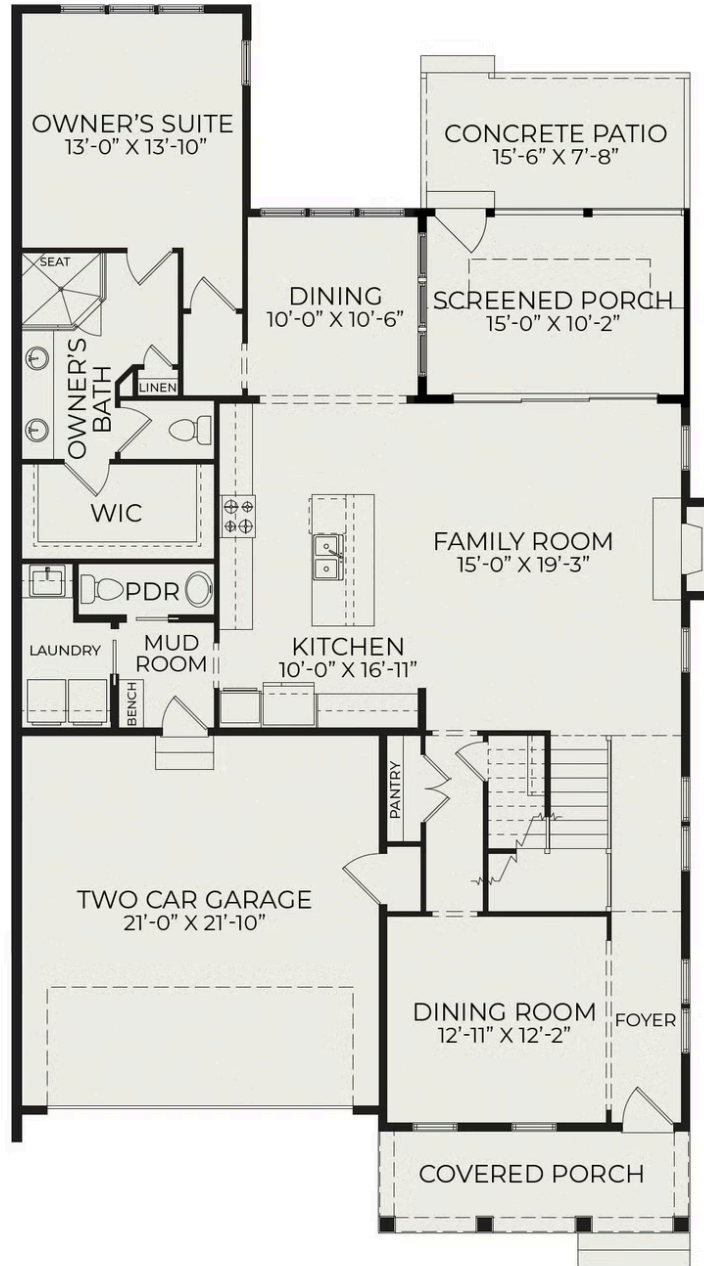

Townhome B Exterior

Starting at \$969,000

Bronze Leaf at Croasdaile Farm
2 Elevations Available

 3 bd

 3 ba

 2,921 sqft

Townhome B Exterior

Townhome B Exterior

First Floor

Second Floor

First Floor (Optional Sun Room)