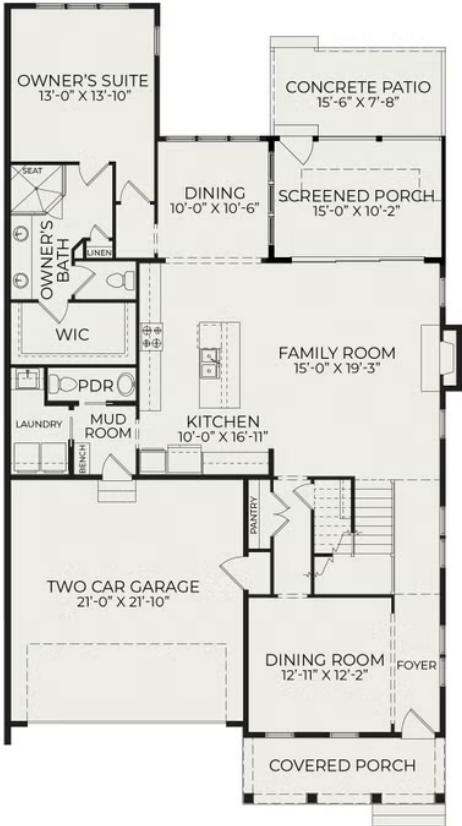

Townhome B Exterior

Starting at \$929,000

Bronze Leaf at Croasdaile Farm
1 Elevations Available

 3 bd

 3 ba

 2,921 sqft

Townhome B Exterior

First Floor

Second Floor

First Floor (Optional Sun Room)