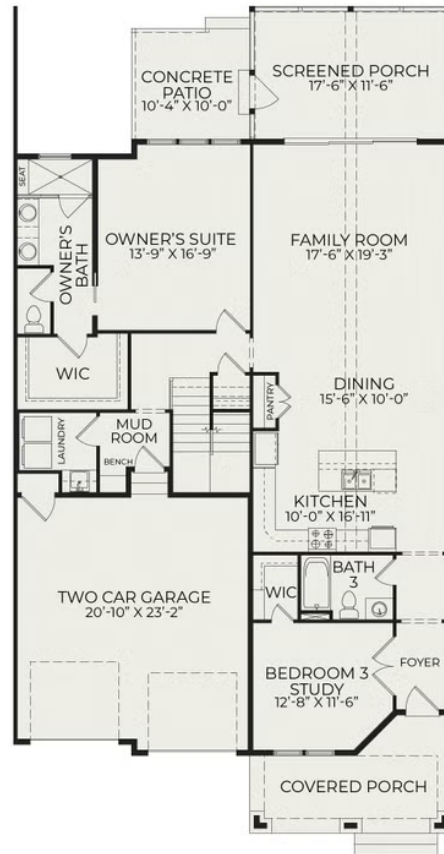

1039 Ambercrest Place

\$851,000

1 Elevations Available

BEDROOMS: 3

BATHS: 3 full

SQFT: 2,677

COMMUNITY: Bronze Leaf at Croasdaile Farm

FLOOR PLAN: Townhome A Interior

Exterior Image

Construction Update: Nov
2024

Construction Update: Nov
2024

First Floor

Second Floor