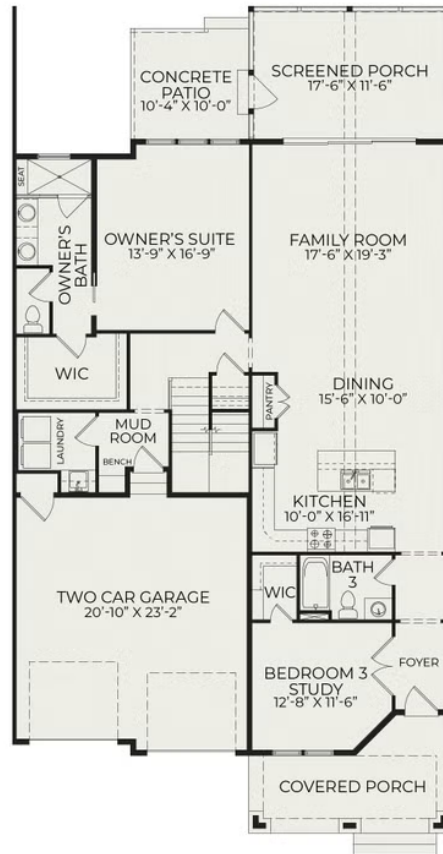

1039 Ambercrest Place

\$851,000

BEDROOMS: 3

BATHS: 3 full

SQFT: 2,677

COMMUNITY: Bronze Leaf at
Croasdaile Farm

FLOOR PLAN: Townhome A
Interior

MLS: 10016284

Exterior Image

Construction Update: August
2024

Construction Update: August
2024

First Floor

Second Floor