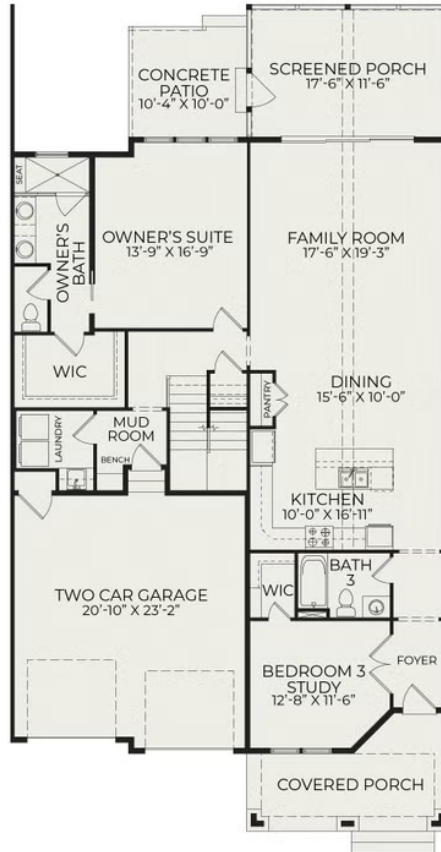

1037 Ambercrest Place

\$856,000

1 Elevations Available

BEDROOMS: 3

BATHS: 3 full

SQFT: 2,677

COMMUNITY: Bronze Leaf at
Croasdaile Farm

FLOOR PLAN: Townhome A
Interior

Take advantage of this limited time offer and enjoy the luxury, quality, and craftsmanship that Homes by Dickerson is known for. Terms and conditions apply. Contact us today to learn more!

This two-story interior townhome boasts a contemporary open-concept design, with the family room, kitchen, and dining area seamlessly flowing together. The family room extends to a spacious screened porch at the back of the home, creating an abundance of natural light and a perfect

Exterior Image

Construction Update: Nov
2024

Bronze Leaf Townhomes

First Floor

Second Floor