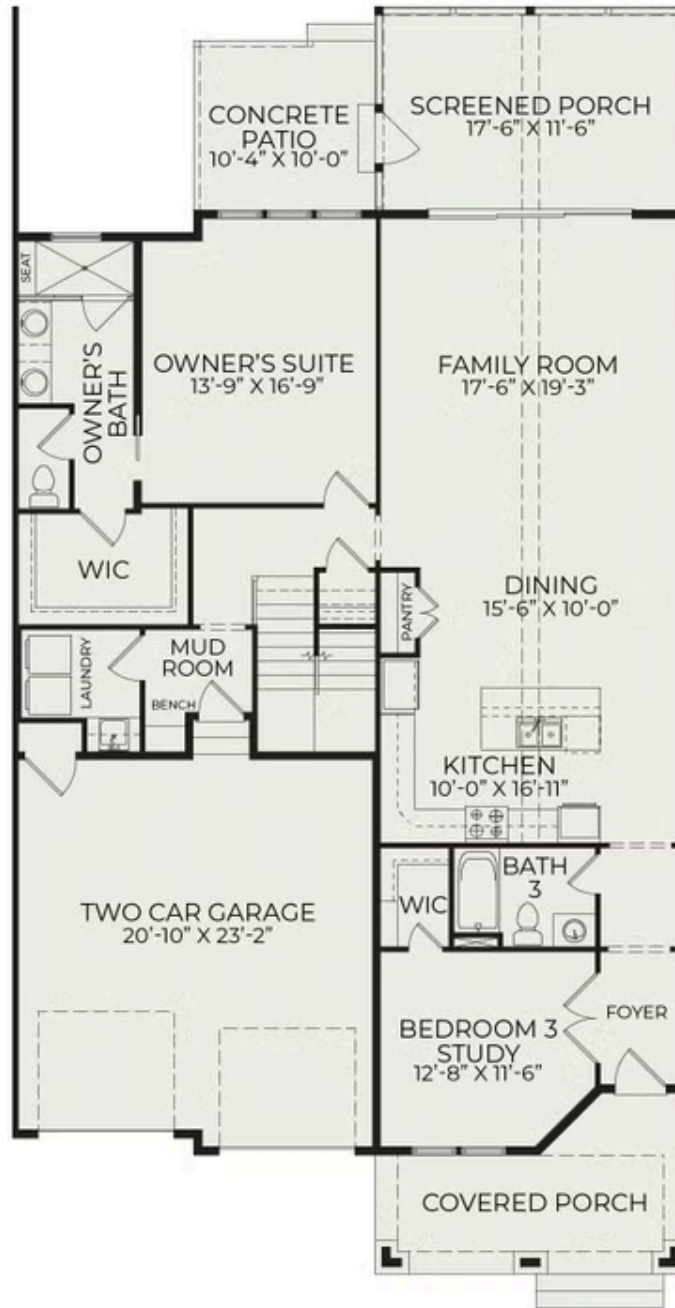

1025 Coldspring Circle

\$891,000

1 Elevations Available

BEDROOMS: 3

BATHS: 3 full

SQFT: 2,457

COMMUNITY: Bronze Leaf at
Croasdaile Farm

FLOOR PLAN: Townhome A
Interior

Townhome A Interior

First Floor

Second Floor