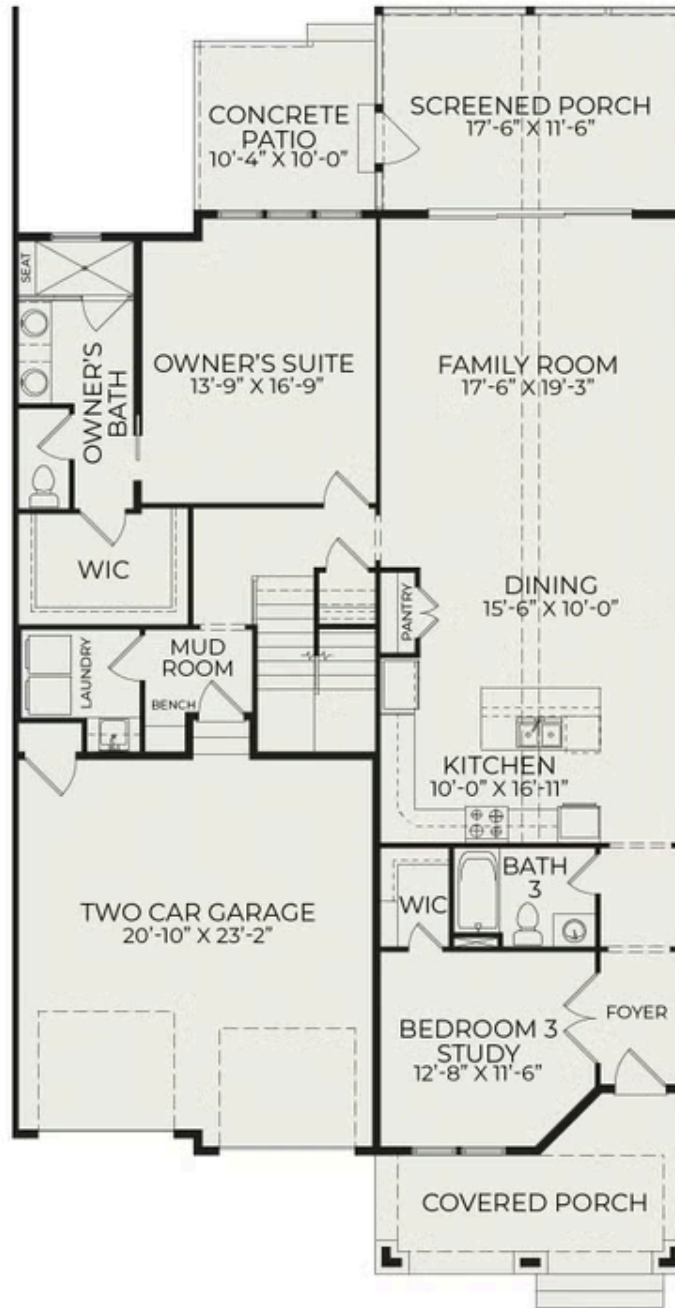

1025 Coldspring Circle

\$891,000

1 Elevations Available

BEDROOMS: 3

BATHS: 3 full

SQFT: 2,457

**COMMUNITY: Bronze Leaf at
Croasdaile Farm**

**FLOOR PLAN: Townhome A
Interior**

Take advantage of this limited time offer and enjoy the luxury, quality, and craftsmanship that Homes by Dickerson is known for. Terms and conditions apply. Contact us today to learn more!

This two-story interior townhome boasts a contemporary open-concept design, with the family room, kitchen, and dining area seamlessly flowing together. The family room extends to a spacious screened porch at the back of the home, creating an abundance of natural light and a perfect retreat. The first floor is dedicated to convenience, featuring the owner's suite with a generously-sized walk-in closet, double vanities, and a standing fully tiled shower. An additional bedroom/study, laundry room, mudroom, and another full bathroom complete the first-floor layout. The second floor unfolds to a versatile rec room, an additional bedroom, and another full bathroom, providing flexible living space. With two walk-in attics for optimal storage and an attached two-car garage, this townhome combines functionality with style.

Exterior Rendering

Example of completed Bronze Leaf townhome

Example of completed Bronze Leaf townhome

First Floor

Second Floor