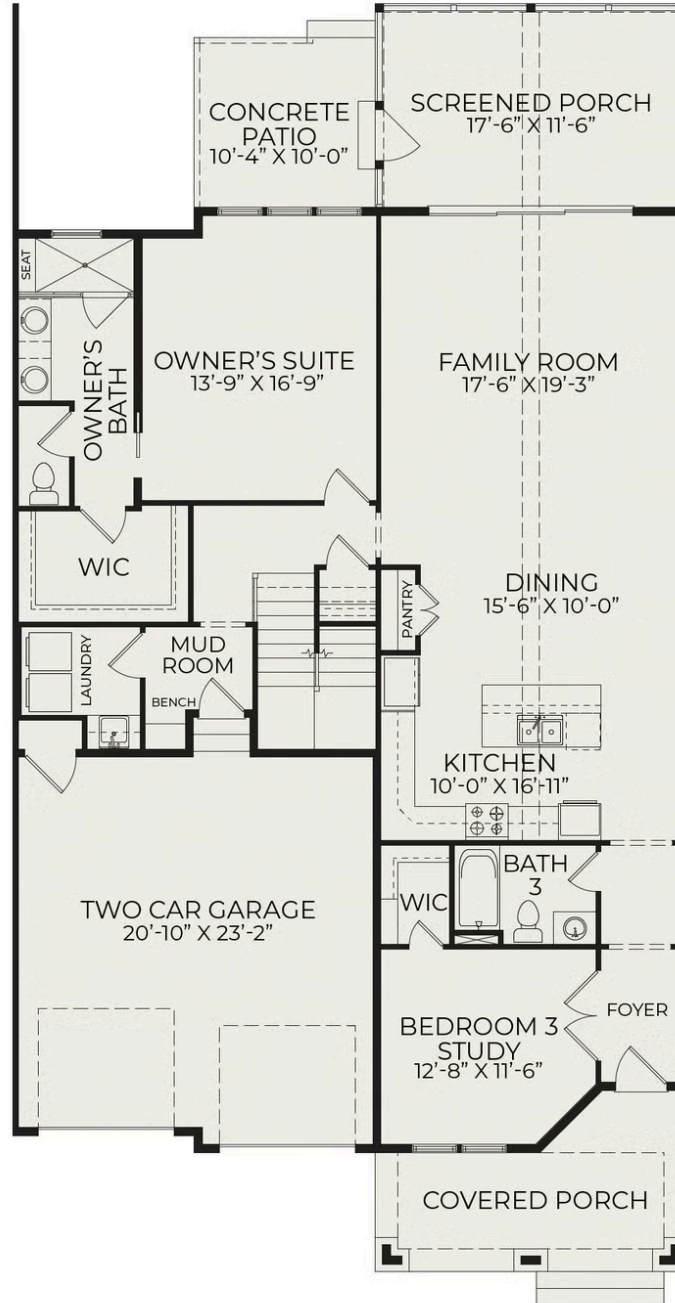

# Townhome A Interior

**Starting at \$849,000**

Bronze Leaf at Croasdaile Farm  
**1 Elevations Available**

 3 bd

 3 ba

 2,457 sqft

Townhome A Interior

## First Floor

## Second Floor