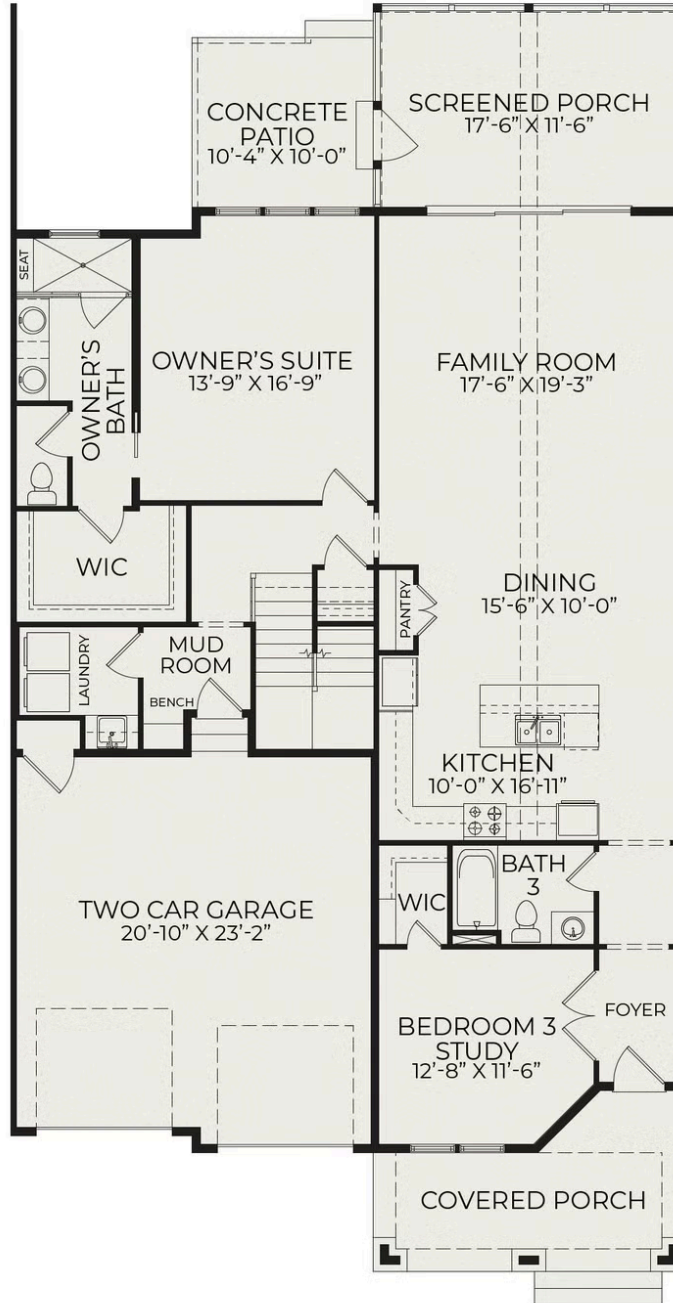

Townhome A Interior

Starting at \$849,000

Bronze Leaf at Croasdaile Farm
1 Elevations Available

 **3 bd**

 **3 ba**

 **2,457 sqft**

Townhome A Interior

First Floor

Second Floor