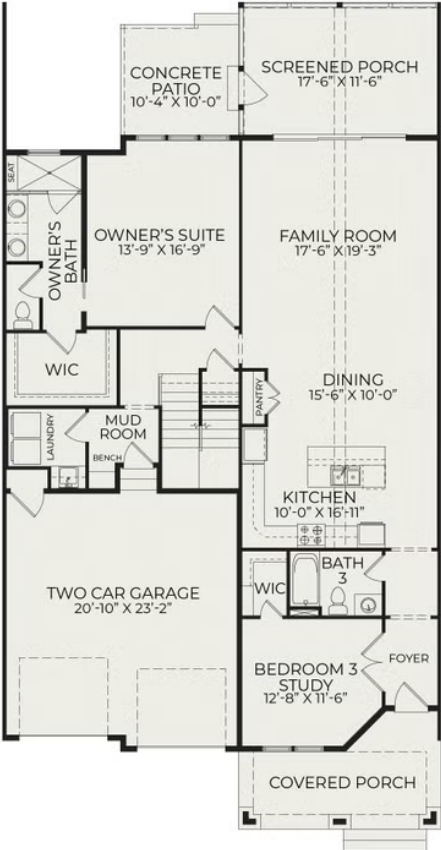

Townhome A Interior

Starting at \$849,000

Bronze Leaf at Croasdaile Farm
1 Elevations Available

 3 bd

 3 ba

 2,457 sqft

Townhome A Interior

First Floor

Second Floor