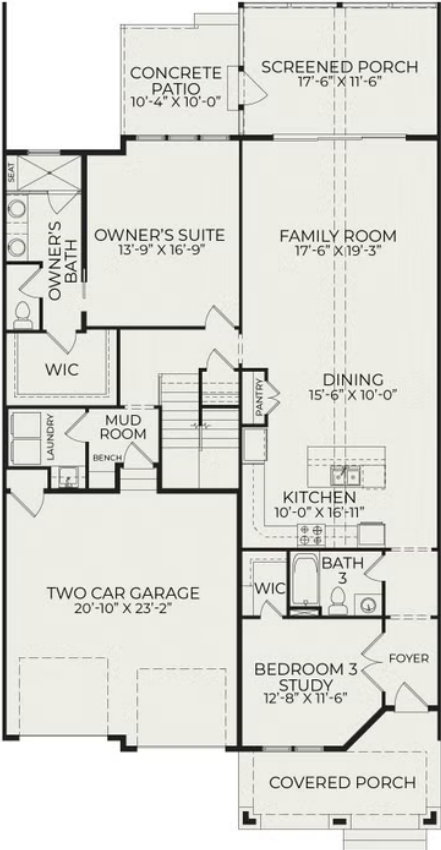

Townhome A Interior

Starting at \$849,000

Bronze Leaf at Croasdaile Farm
1 Elevations Available

 **3 bd**

 **3 ba**

 **2,457 sqft**

Townhome A Interior

First Floor

Second Floor