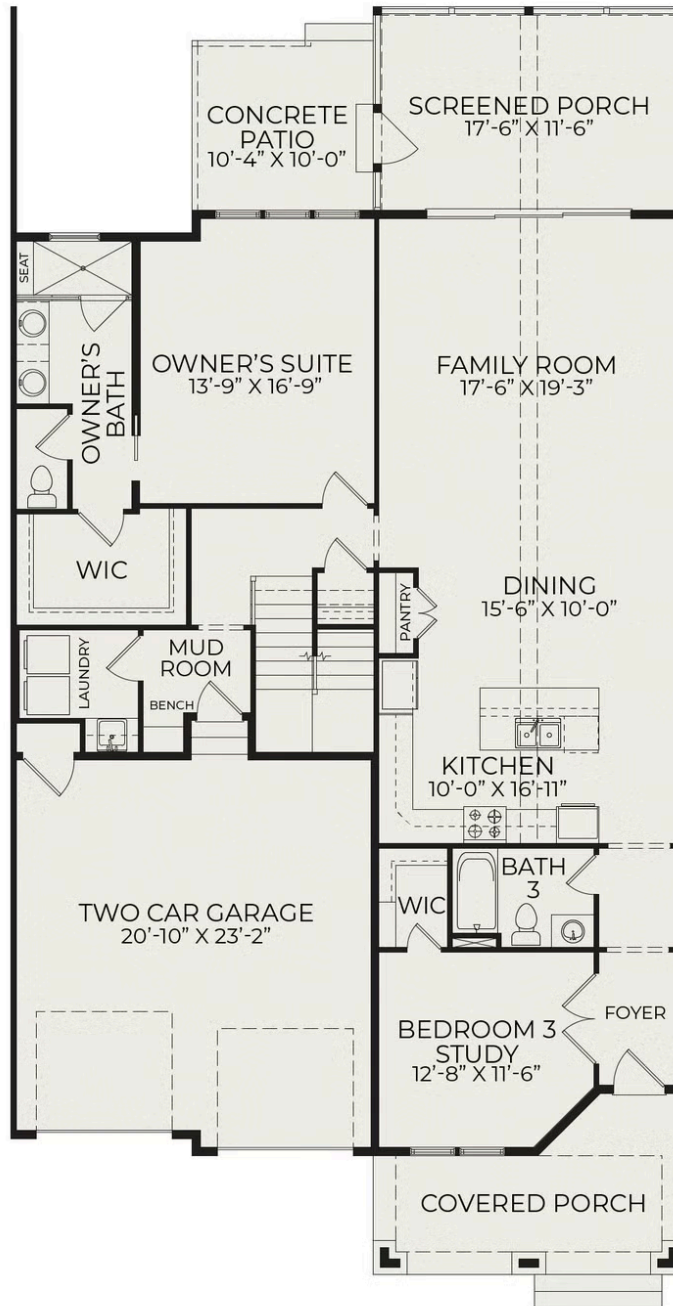

# Townhome A Interior

**Starting at \$849,000**

Bronze Leaf at Croasdaile Farm  
**1 Elevations Available**

 **3 bd**

 **3 ba**

 **2,457 sqft**

Townhome A Interior

## First Floor

## Second Floor